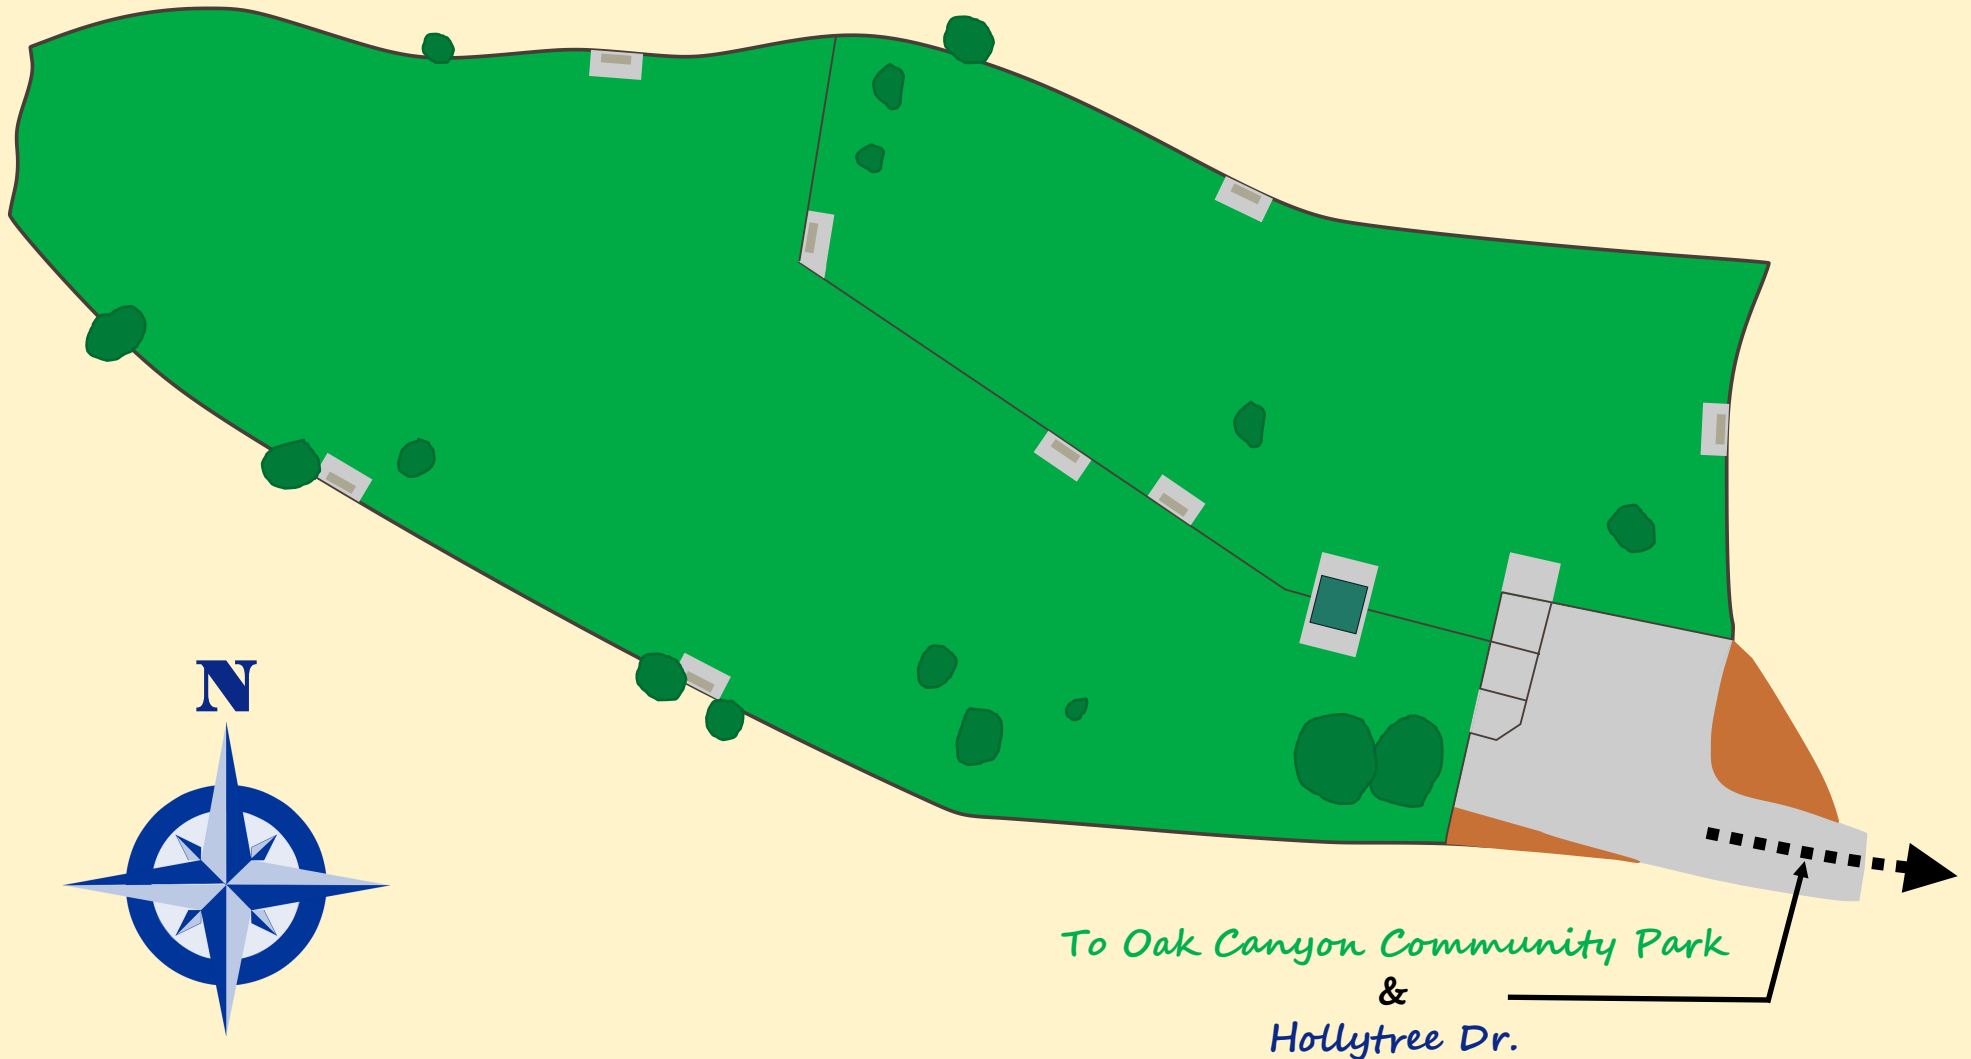

Oak Canyon Dog Park

5600 Hollytree Dr., Oak Pak, CA 91377

N

To Oak Canyon Community Park
&
Hollytree Dr.

The depiction of the park is an artistic representation and may not be to scale. This rendering is intended to be used as a general reference.
Some amenities may be reservable only and/or may be temporarily out of service. Please see park webpages for details.