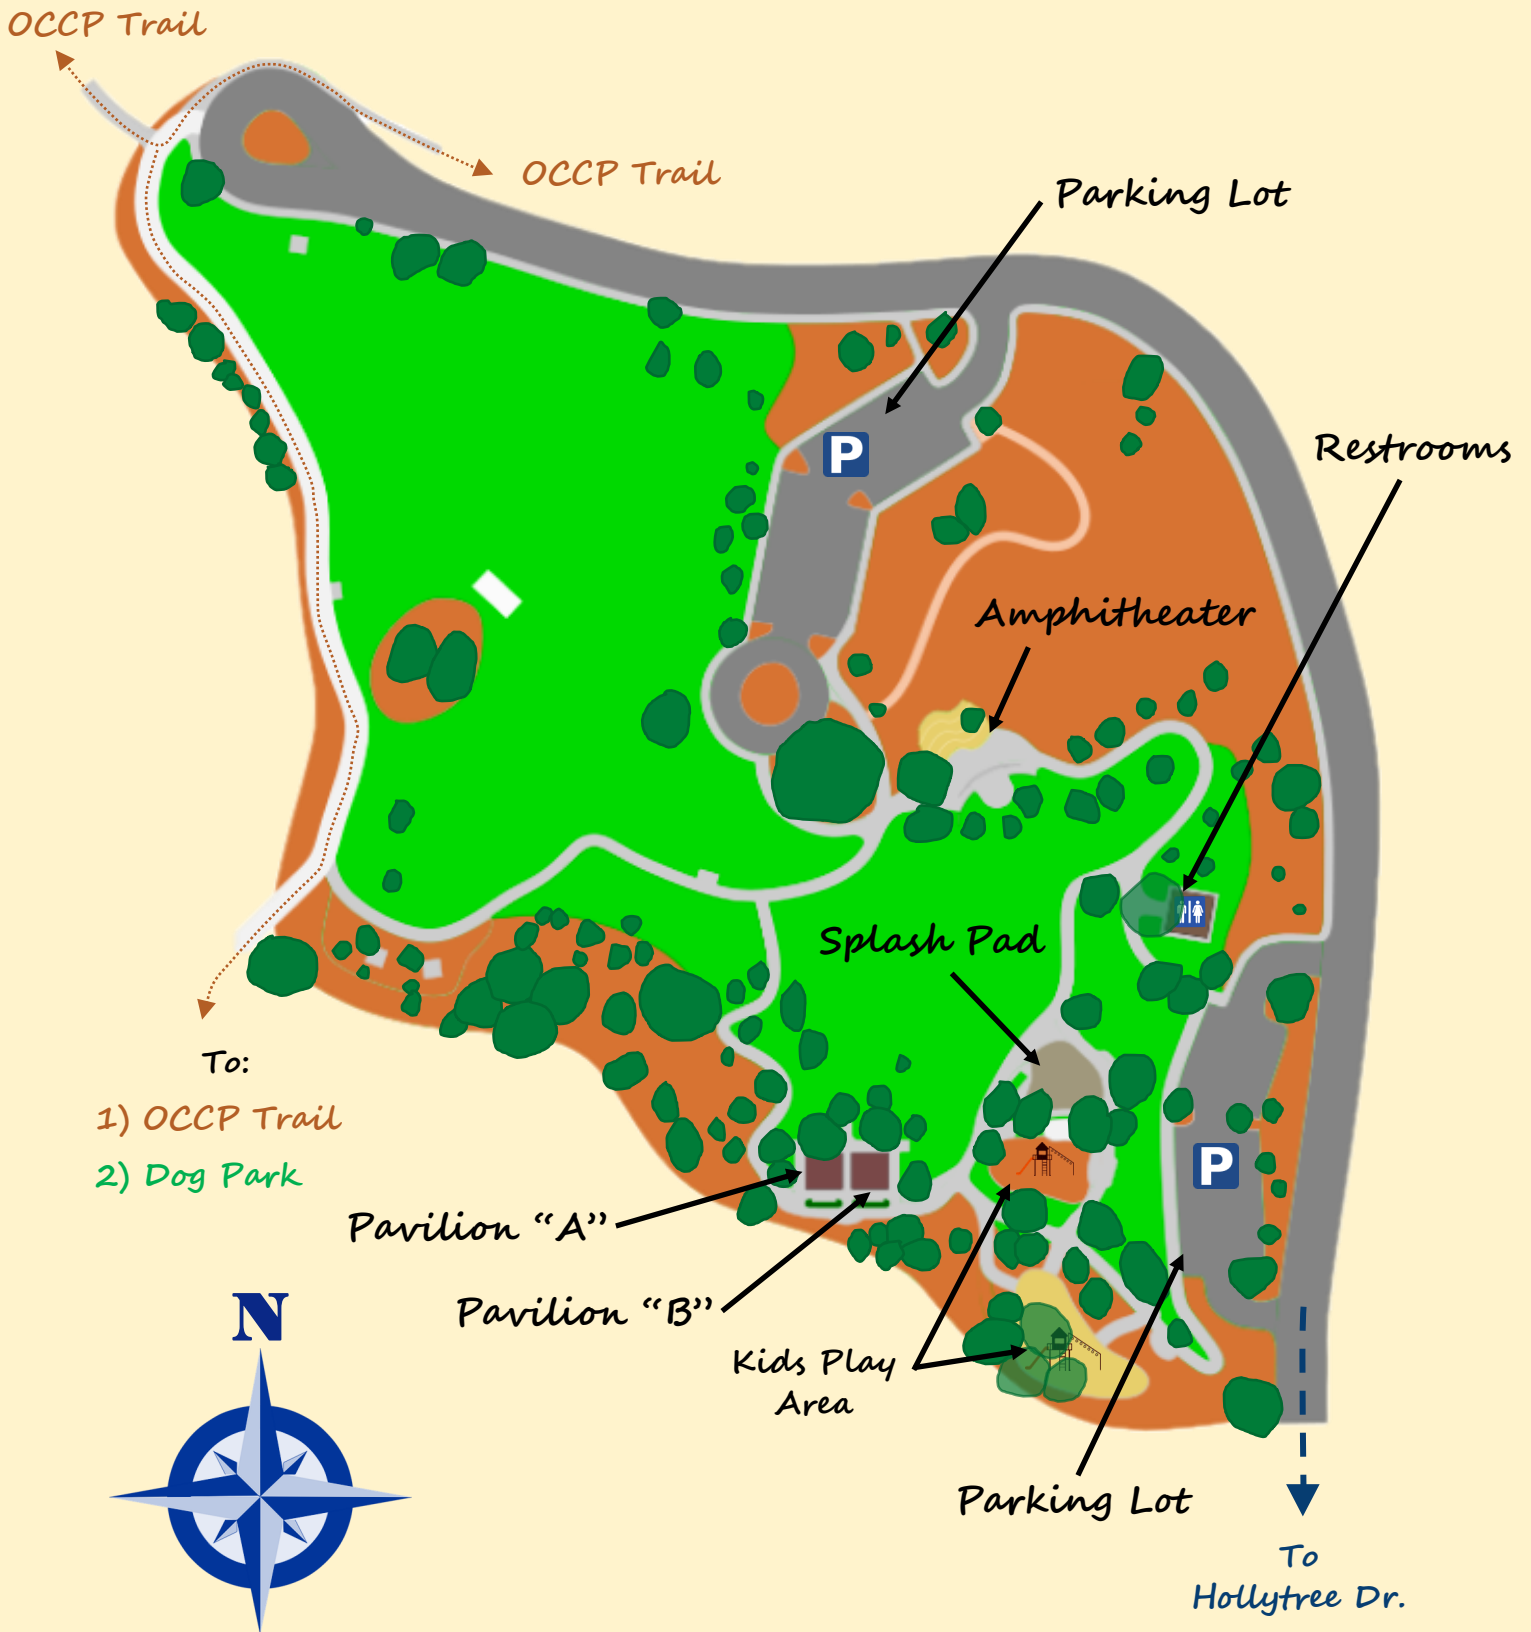

# Oak Canyon Community Park

5600 Hollytree Dr., Oak Park, CA 91377

The depiction of the park is an artistic representation and may not be to scale. This rendering is intended to be used as a general reference. Some amenities may be reservable only and/or may be temporarily out of service. Please see park webpages for details.