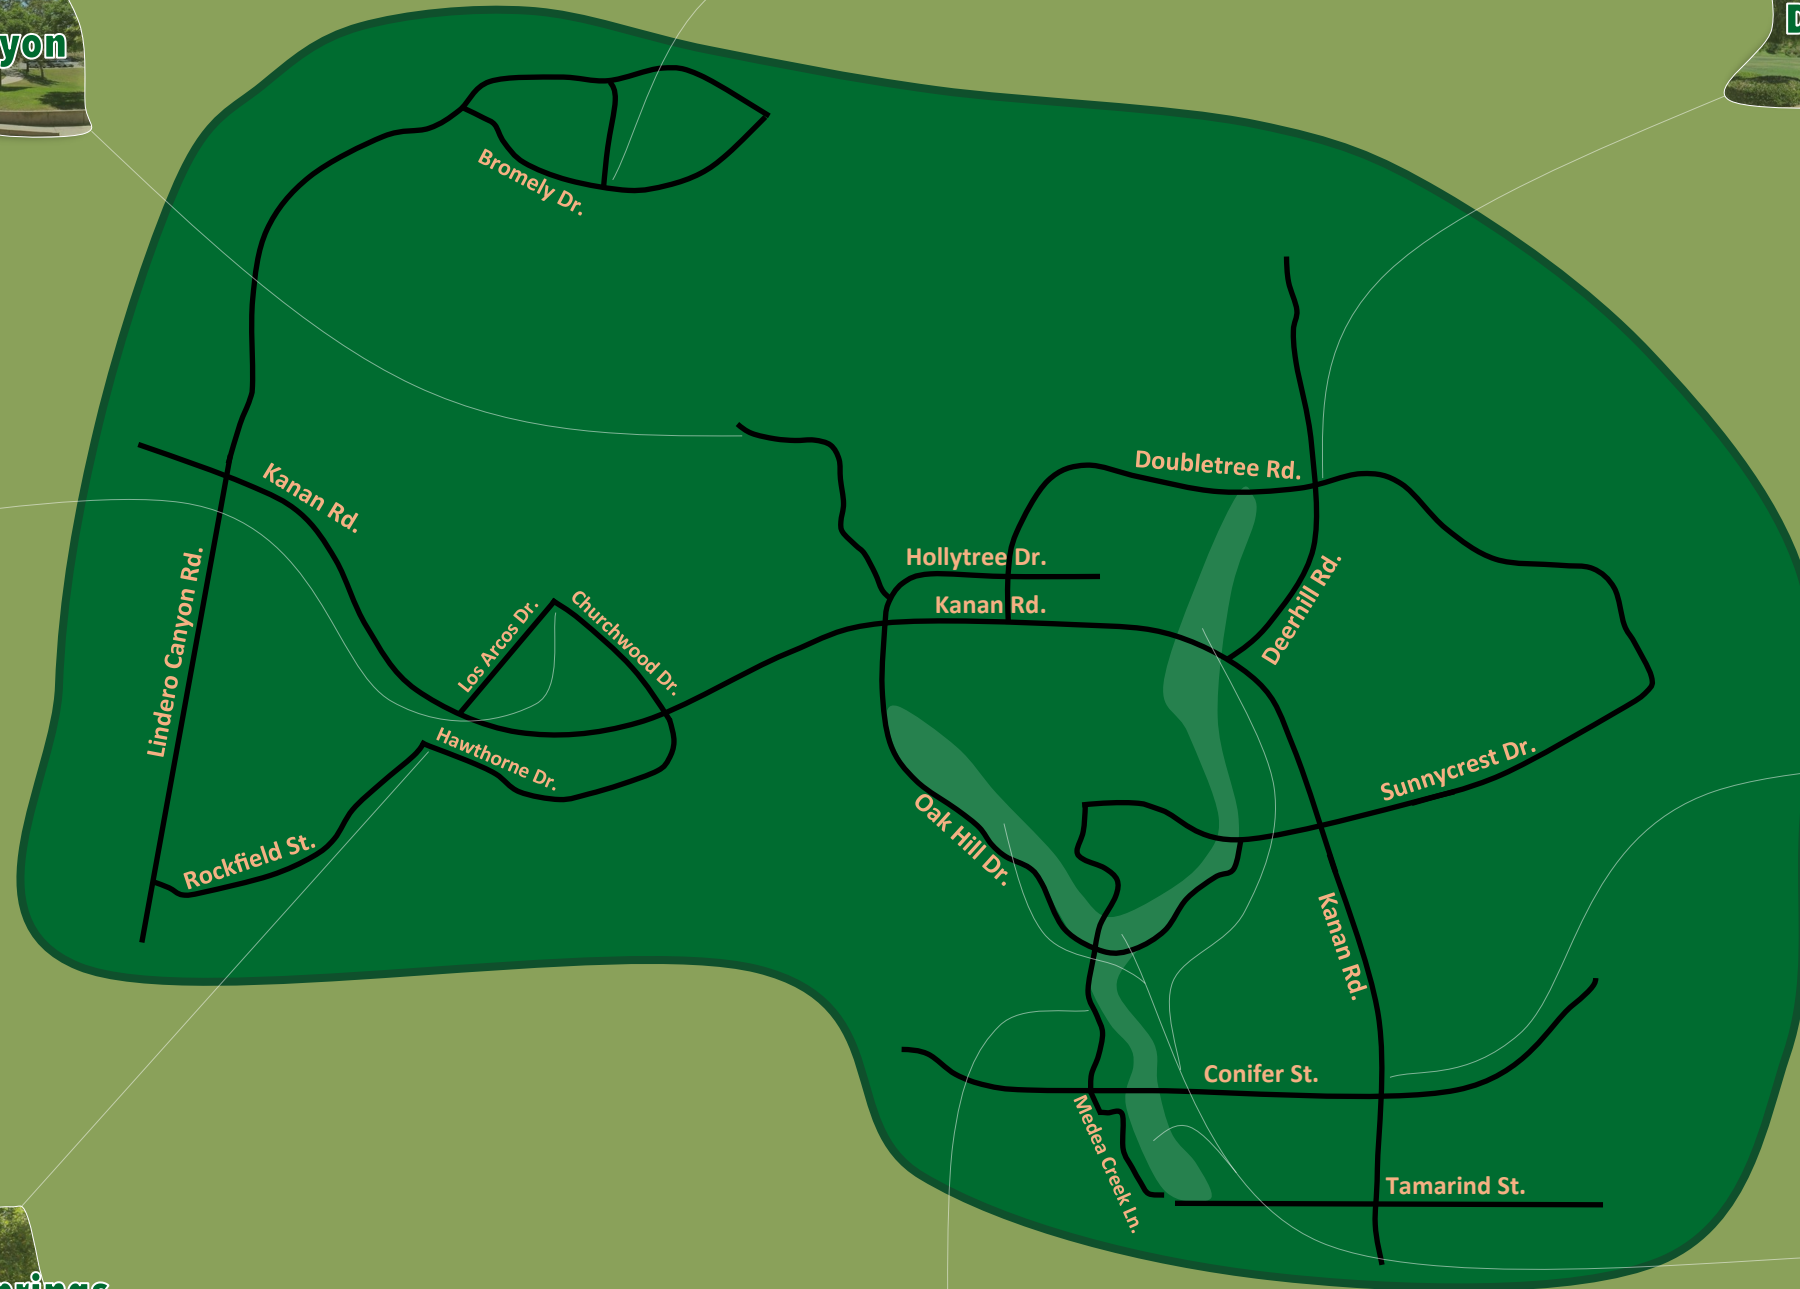

Click & Go
PARKS!

Oak Canyon

Eagle View

Deerhill

Valley View

Mae Boyar

Indian Springs

Chaparral

Medea Creek

The intent of this map is to provide a quick reference to park locations. The boundaries are not intended to be indicative of official boundaries or city limits.