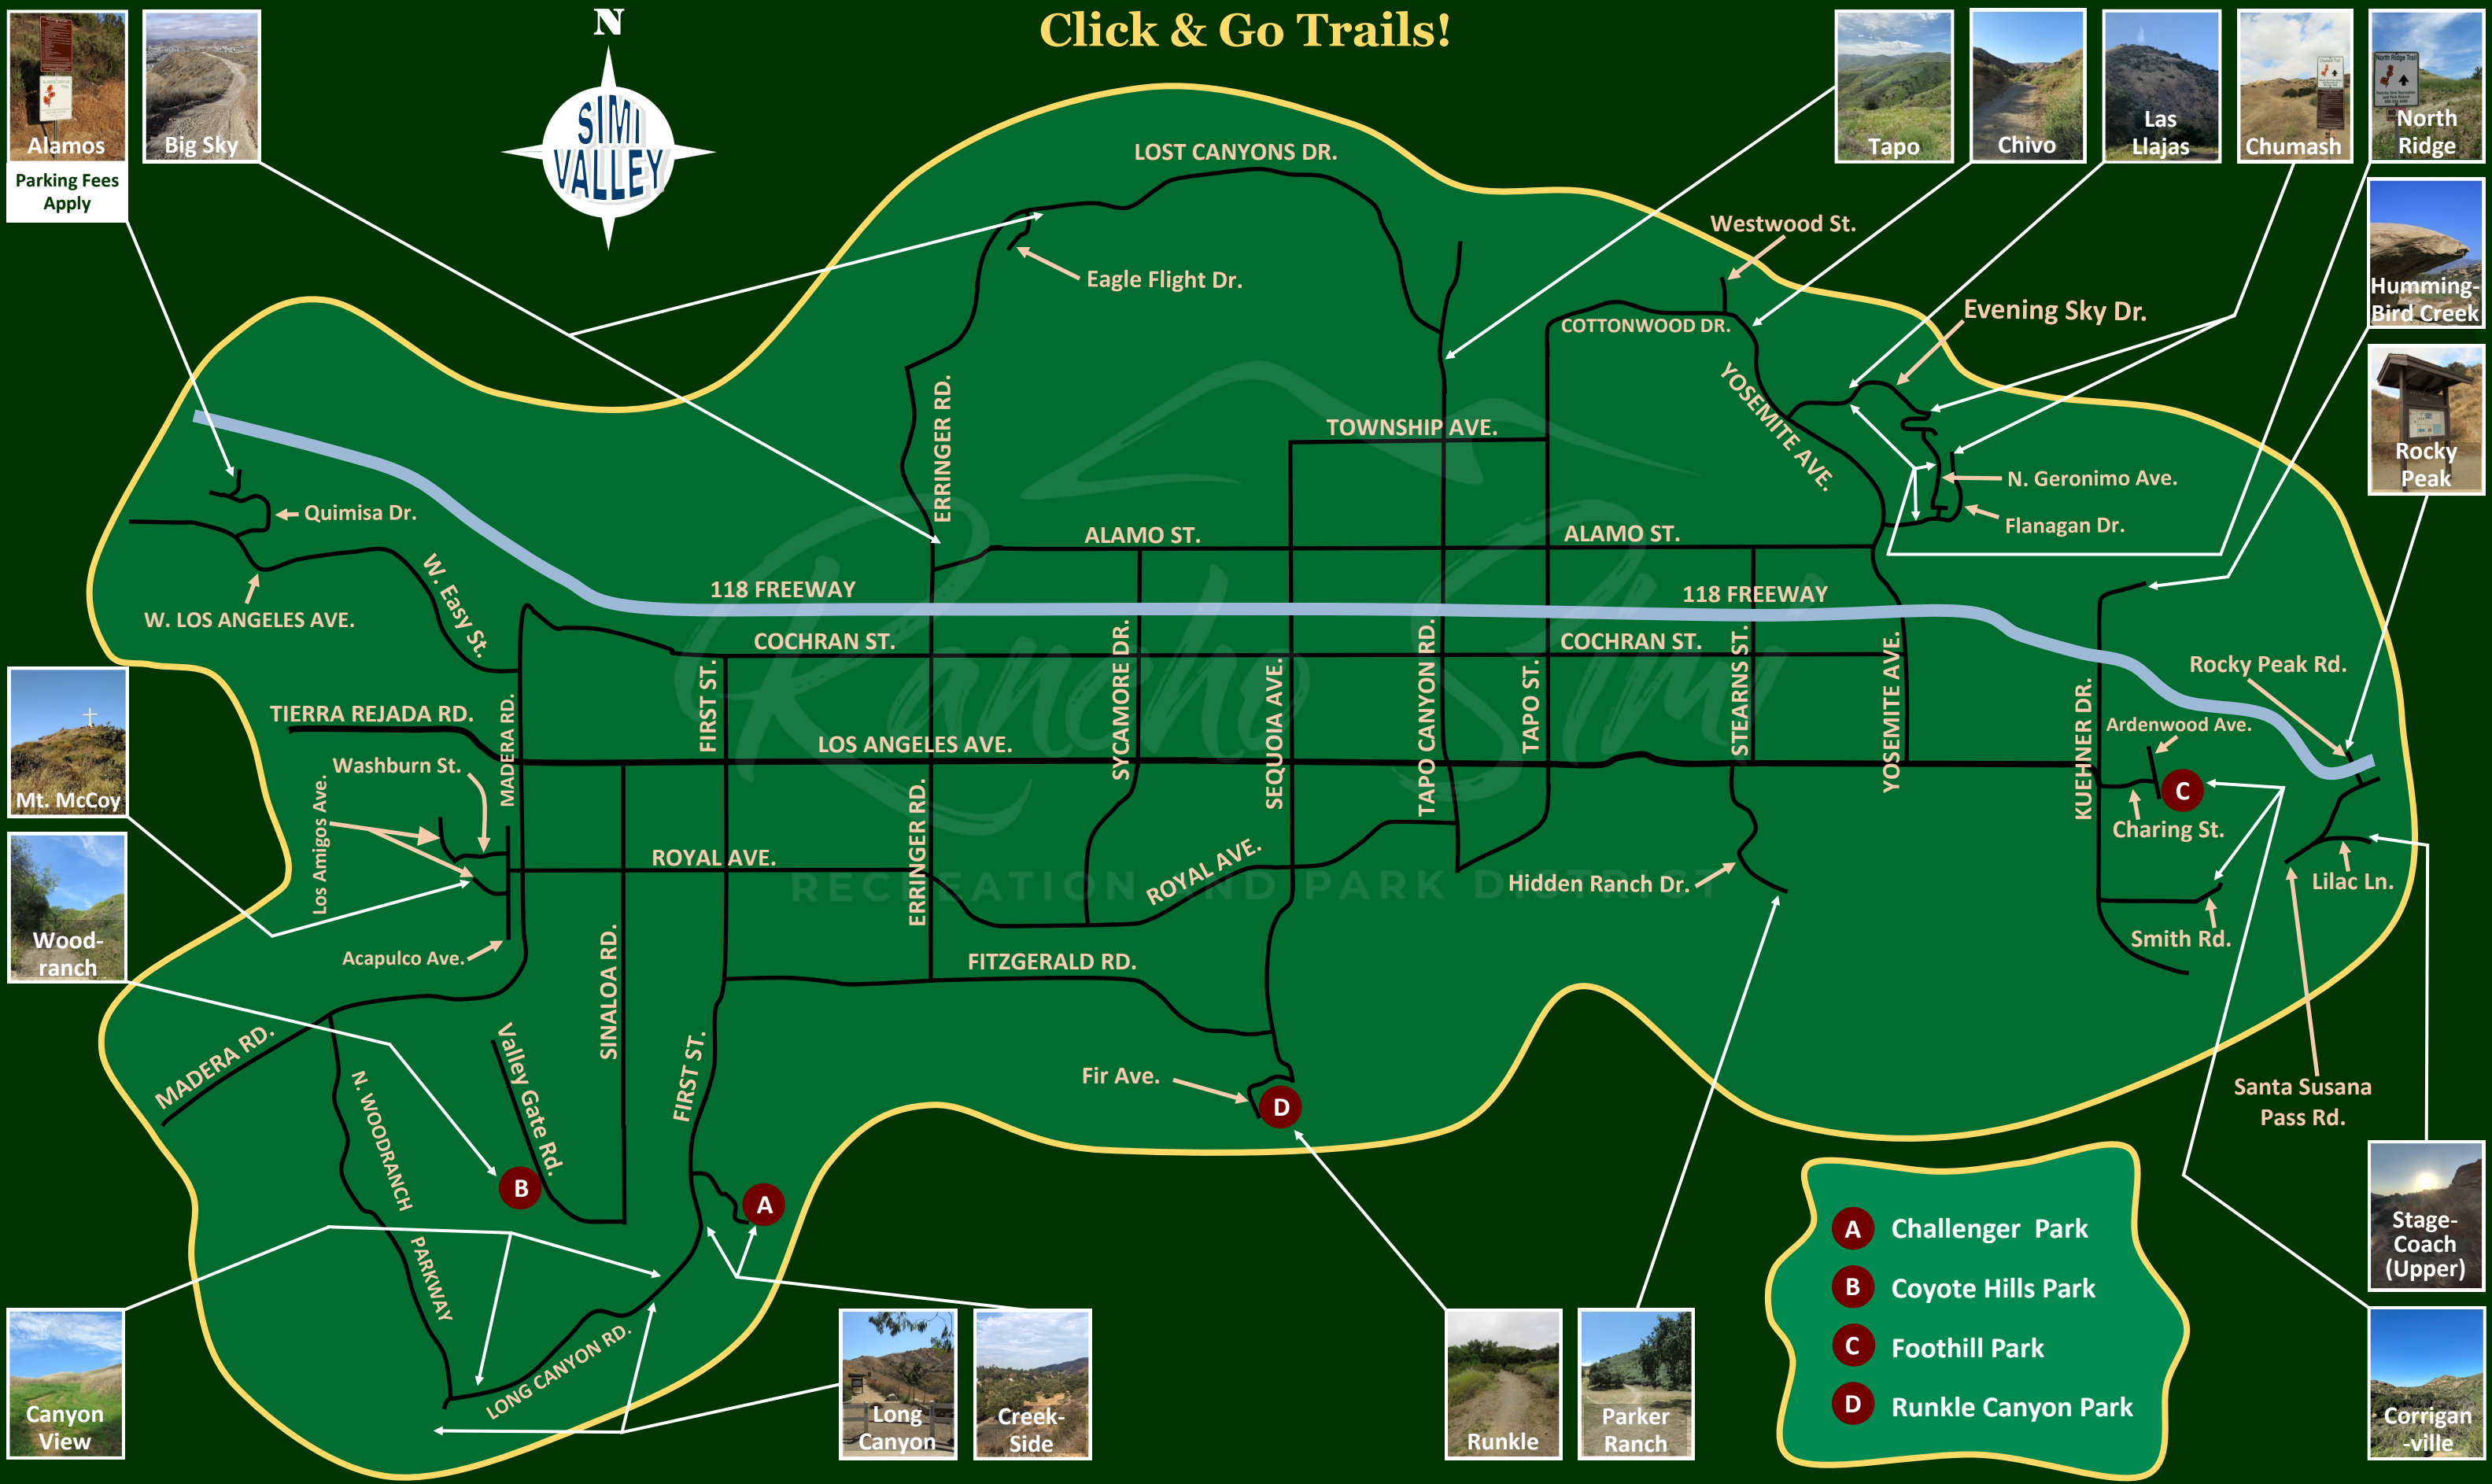

Click & Go Trails!

- A** Challenger Park
- B** Coyote Hills Park
- C** Foothill Park
- D** Runkle Canyon Park

The intent of this map is to provide a quick reference to the general locations of trailheads; the perimeter is not meant to indicate official boundaries or city limits.