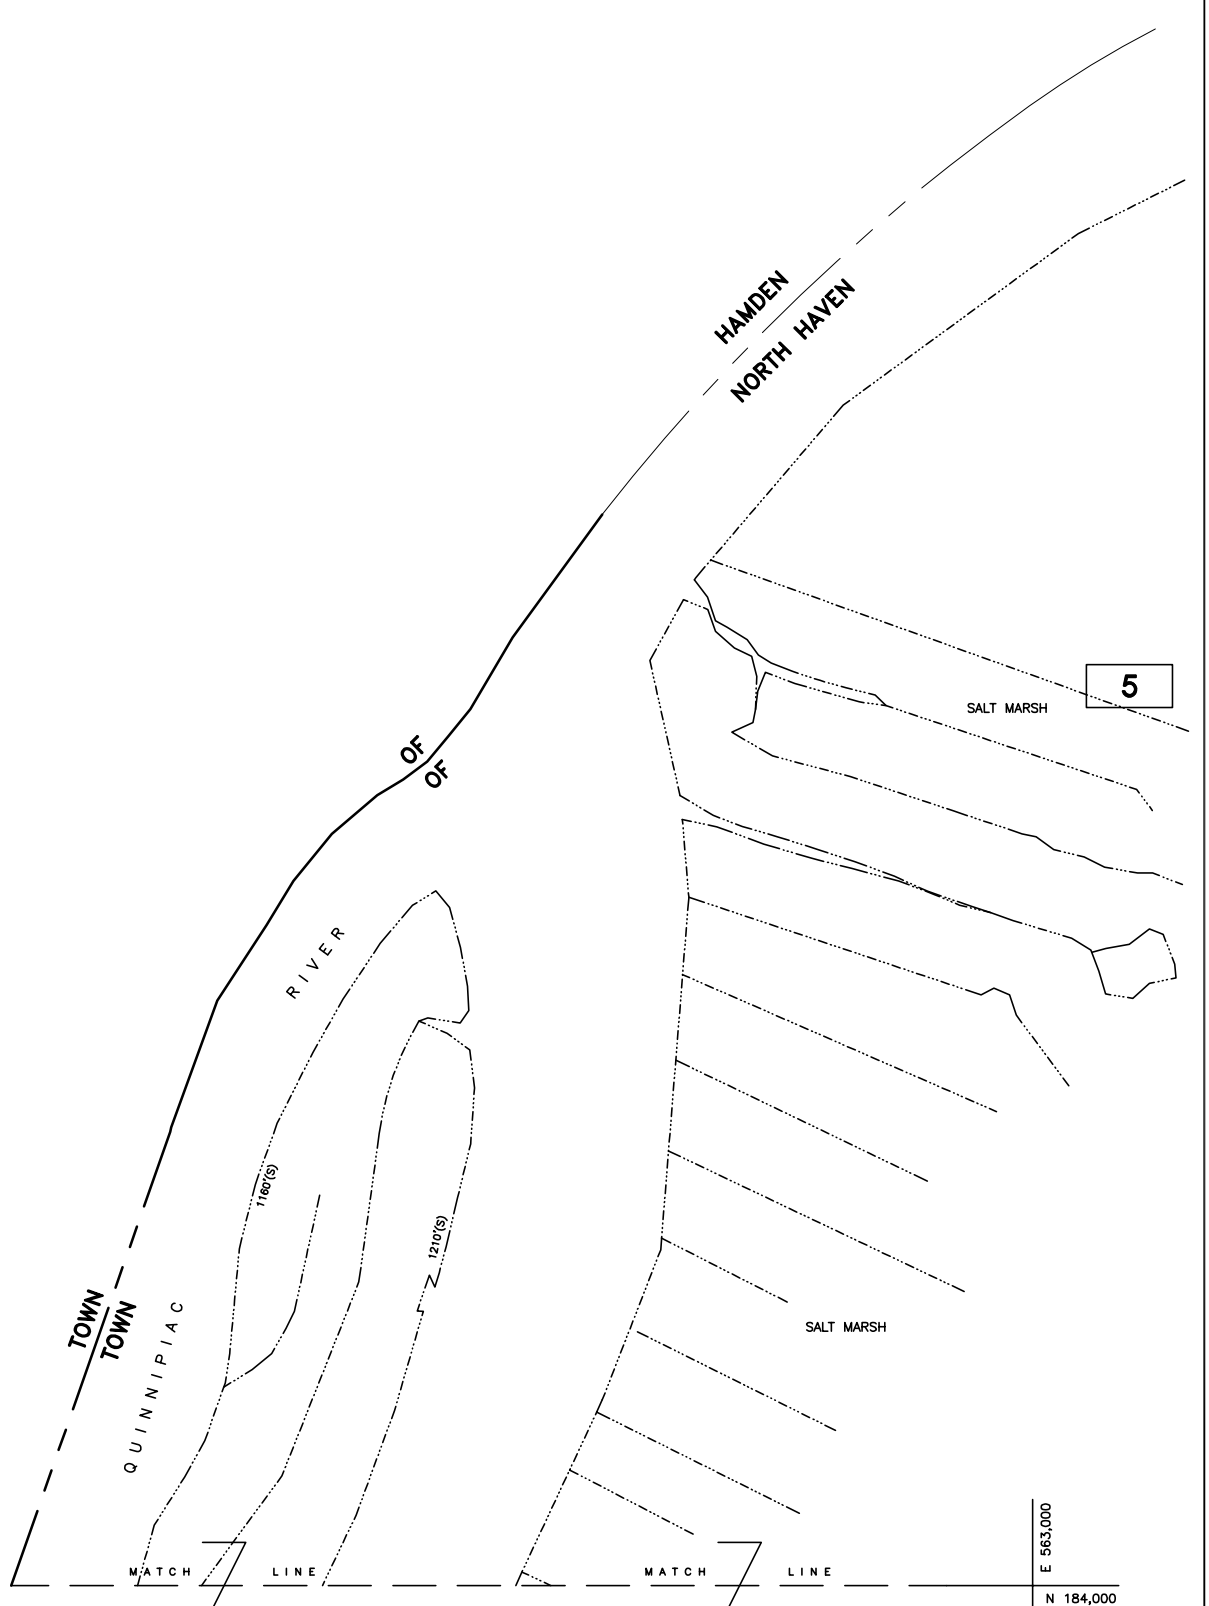

N 186,000
E 560,000

N 186,000
E 563,000

-

-

E 560,000
N 184,000

E 563,000
N 184,000

LEGEND

- ROUTE NUMBER SCALED PARCEL DIMENSION
- STREET NUMBER ADJACENT MAP NUMBER

1

PROPERTY MAP
TOWN OF NORTH HAVEN
NEW HAVEN COUNTY, CONNECTICUT

SCALE: 1"=100'
LAST UPDATE
10-1-04

MAP NUMBER
106