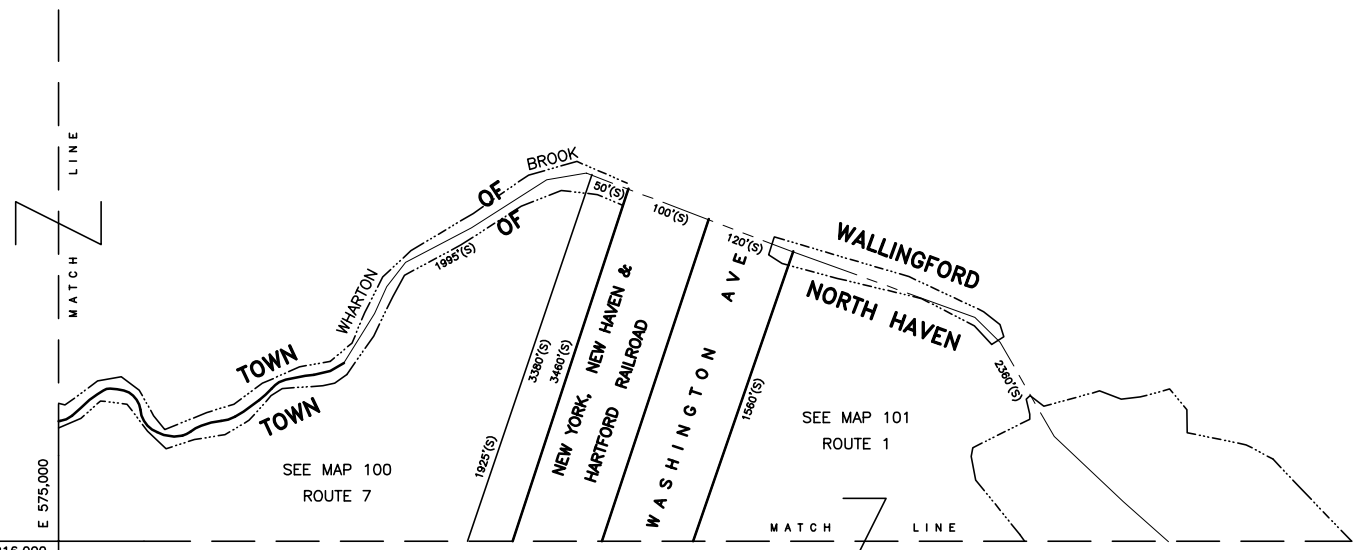

N 218,000
E 575,000

N 218,000
E 578,000

103

-

101

N 216,000
E 578,000

MicroDraft Technologies NH-A-105

LEGEND

- (XX) ROUTE NUMBER xxx (S) SCALED PARCEL DIMENSION
- (XX) STREET NUMBER [XX] ADJACENT MAP NUMBER

PROPERTY MAP
TOWN OF NORTH HAVEN
 NEW HAVEN COUNTY, CONNECTICUT

SCALE: 1"=100'
 LAST UPDATE
 10-1-04

MAP NUMBER
105