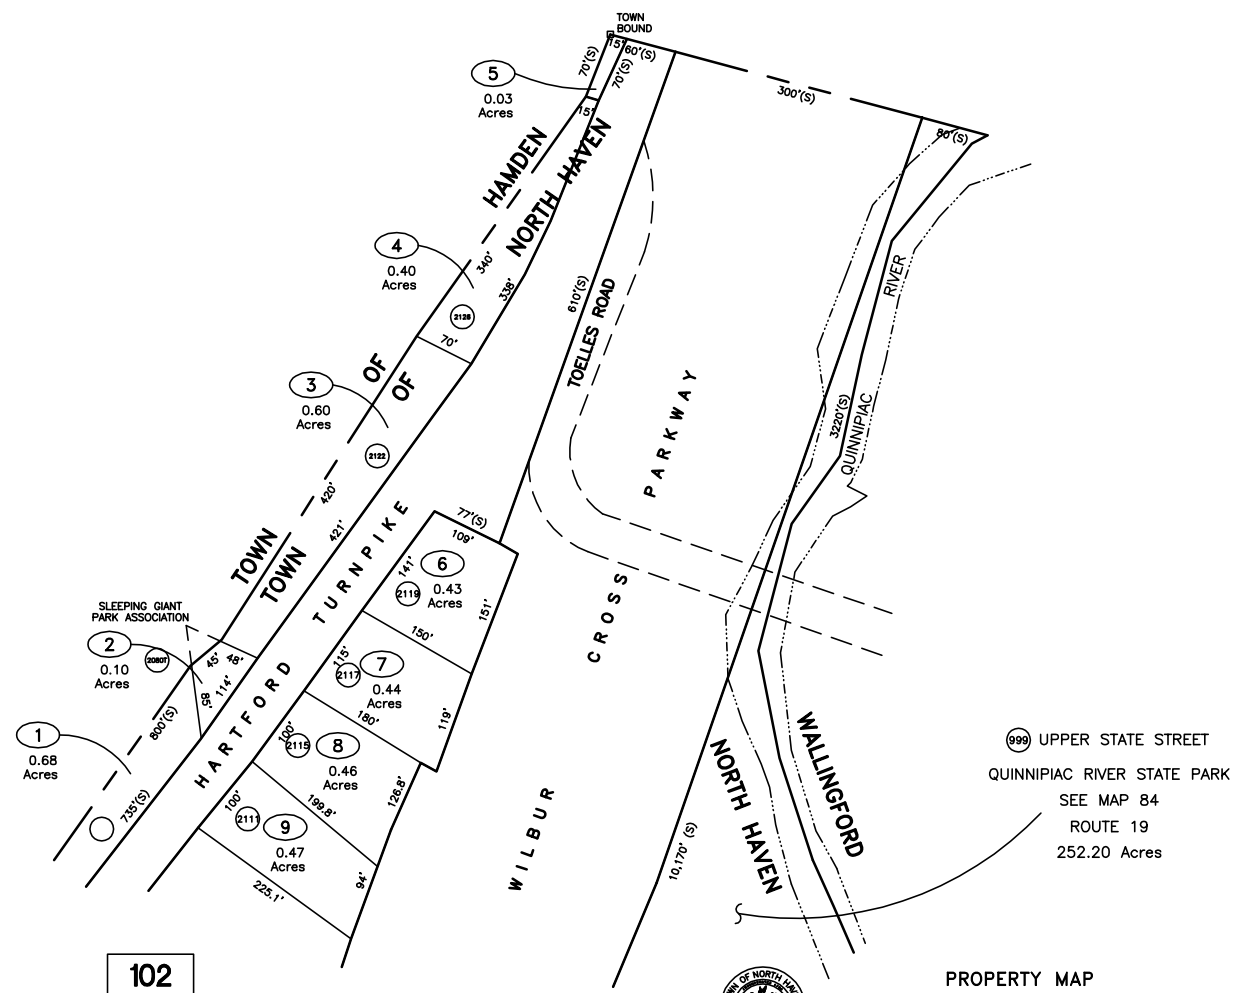

N 220,000  
E 570,000

N 220,000  
E 573,000

E 570,000  
N 218,000

E 573,000  
N 218,000

LEGEND

- ⊙ XX ROUTE NUMBER    xxx (S) SCALED PARCEL DIMENSION
- ⊙ XX STREET NUMBER    XX ADJACENT MAP NUMBER

102

PROPERTY MAP  
**TOWN OF NORTH HAVEN**  
NEW HAVEN COUNTY, CONNECTICUT

SCALE: 1"=100'  
LAST UPDATE  
10-1-04

MAP NUMBER  
**104**