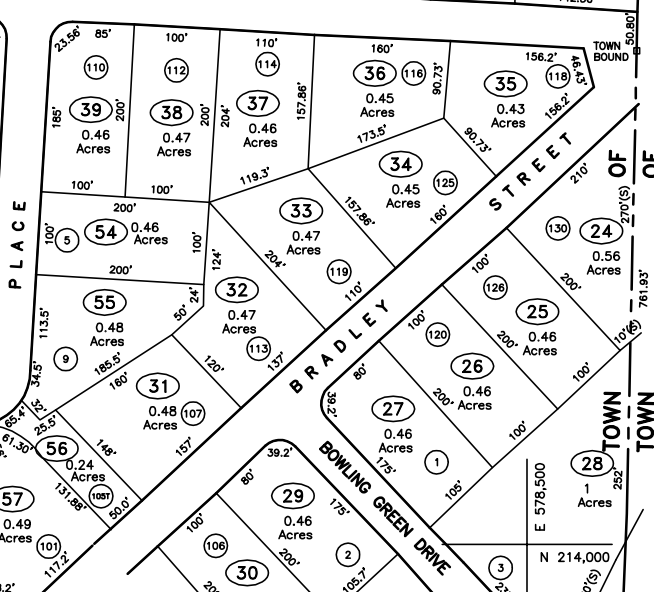

105

N 216,000
E 578,500

N 216,000
E 575,500

MATCH LINE

MATCH LINE

NEW YORK, NEW HAVEN AND HARTFORD RAILROAD
WASHINGTON AVENUE

1
26.78
Acres
STATE OF CONNECTICUT

STATE OF CONNECTICUT

TOWN BOUND

100

101

SEE MAP 96
ROUTE 1
9.82
ACRES

WASHINGTON AVE

LEGEND

- (XX) ROUTE NUMBER xxx (s) SCALED PARCEL DIMENSION
- (XX) STREET NUMBER XX ADJACENT MAP NUMBER

PROPERTY MAP
TOWN OF NORTH HAVEN
NEW HAVEN COUNTY, CONNECTICUT

SCALE: 1"=100'
LAST UPDATE
10-1-04

MAP NUMBER
101

96

MicroDref Technologies NH-A-101