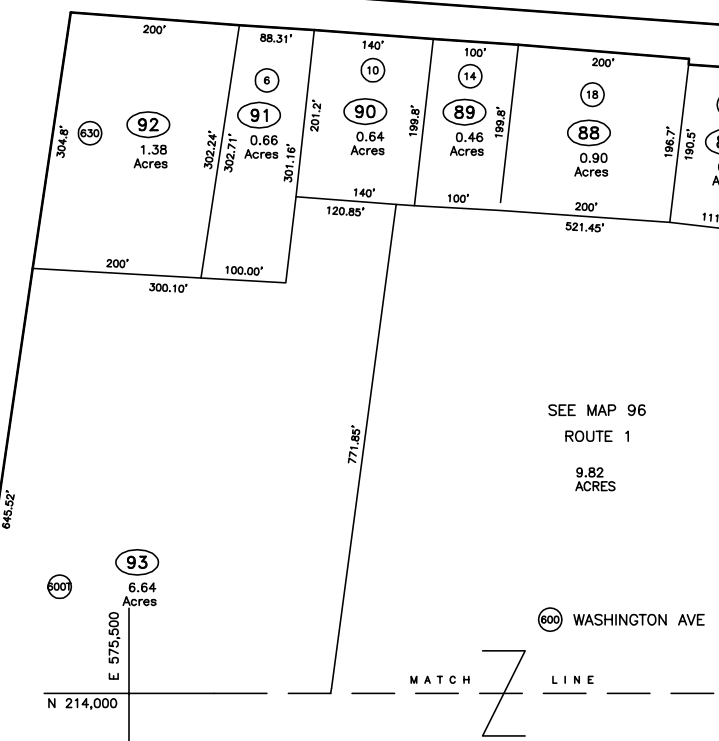

105

N 216,000
E 578,500

N 216,000
E 575,500

MATCH LINE

MATCH LINE

NEW YORK, NEW HAVEN AND HARTFORD RAILROAD
WASHINGTON AVENUE

1
26.78
Acres
STATE OF CONNECTICUT

STATE OF CONNECTICUT

TOWN BOUND

100

101

SEE MAP 96
ROUTE 1
9.82
ACRES

WASHINGTON AVE

LEGEND

- (XX) ROUTE NUMBER xxx (s) SCALED PARCEL DIMENSION
- (XX) STREET NUMBER XX ADJACENT MAP NUMBER

PROPERTY MAP
TOWN OF NORTH HAVEN
NEW HAVEN COUNTY, CONNECTICUT

SCALE: 1"=100'
LAST UPDATE
10-1-04

MAP NUMBER
101

96

MicroDref Technologies NH-A-101