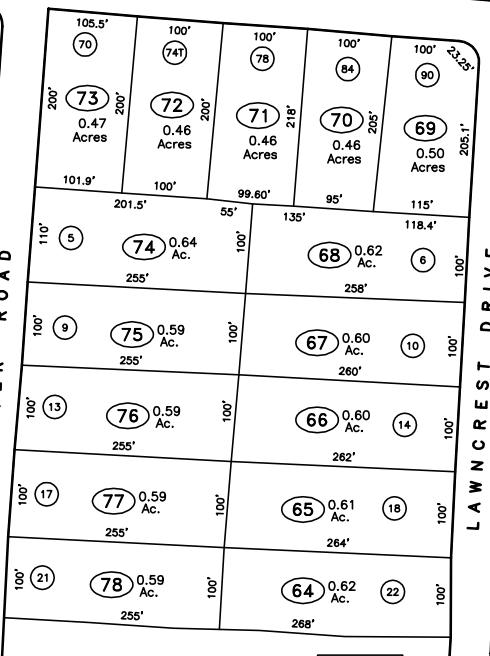

105

N 216,000
E 578,500

N 216,000
E 575,500

MATCH LINE

MATCH LINE

NEW YORK, NEW HAVEN AND HARTFORD RAILROAD
WASHINGTON AVENUE

1
26.78
Acres
STATE OF CONNECTICUT

STATE OF CONNECTICUT

TOWN BOUND

100

101

SEE MAP 96
ROUTE 1
9.82
ACRES

WASHINGTON AVE

LEGEND

- (XX) ROUTE NUMBER xxx (s) SCALED PARCEL DIMENSION
- (XX) STREET NUMBER XX ADJACENT MAP NUMBER

PROPERTY MAP
TOWN OF NORTH HAVEN
NEW HAVEN COUNTY, CONNECTICUT

SCALE: 1"=100'
LAST UPDATE
10-1-04

MAP NUMBER
101

96

MicroDref Technologies NH-A-101