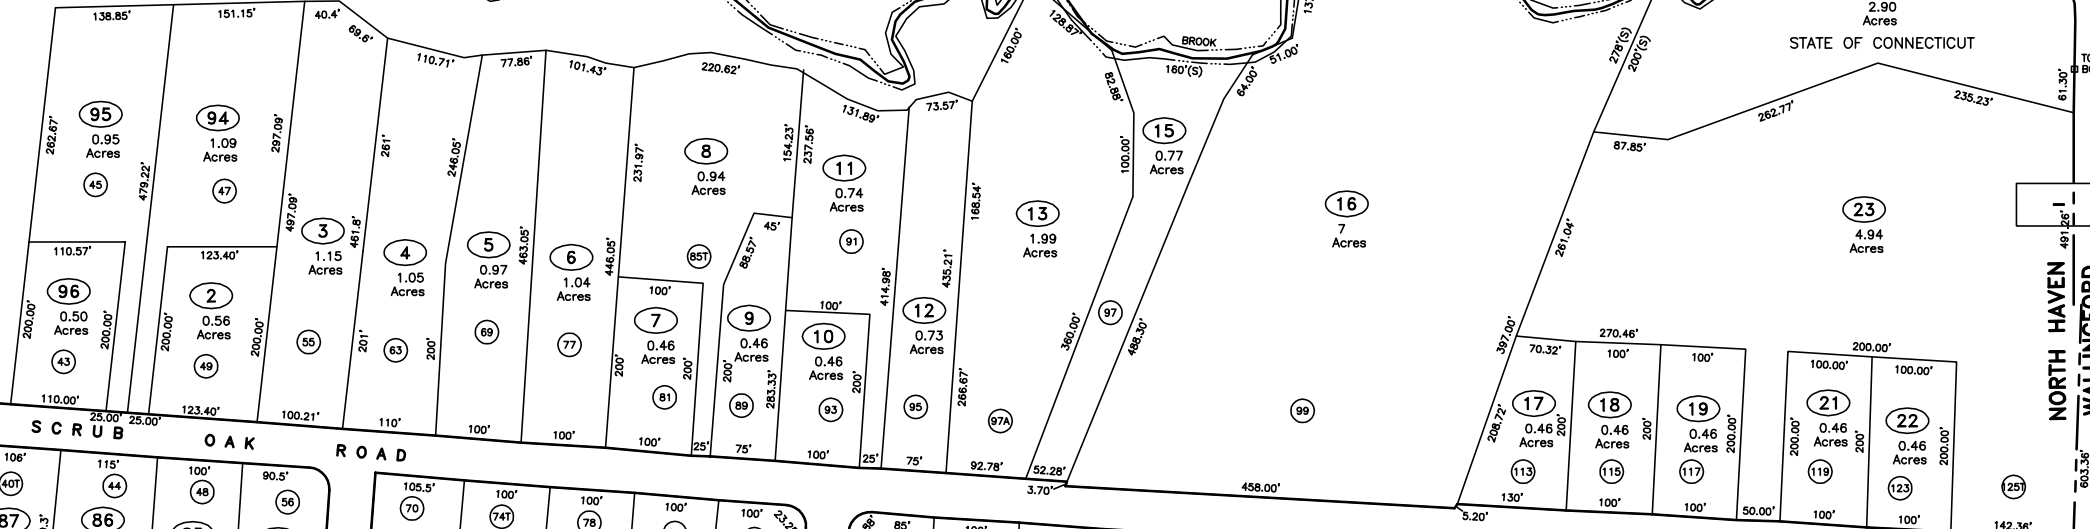

105

N 216,000
E 578,500

N 216,000
E 575,500

MATCH LINE

MATCH LINE

NEW YORK, NEW HAVEN AND HARTFORD RAILROAD
WASHINGTON AVENUE

1
26.78
Acres
STATE OF CONNECTICUT

STATE OF CONNECTICUT

TOWN BOUND

100

101

SEE MAP 96
ROUTE 1
9.82
ACRES

WASHINGTON AVE

LEGEND

- (XX) ROUTE NUMBER xxx (s) SCALED PARCEL DIMENSION
- (XX) STREET NUMBER XX ADJACENT MAP NUMBER

PROPERTY MAP
TOWN OF NORTH HAVEN
NEW HAVEN COUNTY, CONNECTICUT

SCALE: 1"=100'
LAST UPDATE
10-1-04

MAP NUMBER
101

96

MicroDref Technologies NH-A-101