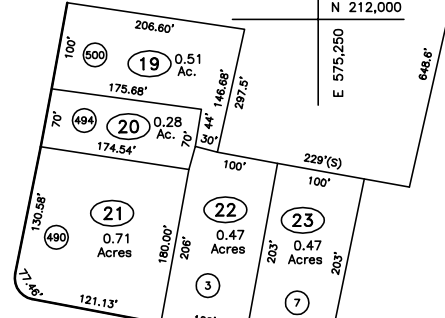

95

N 212,000

MATCH LINE

MATCH LINE

91

WASHINGTON AVENUE

NEW YORK, NEW HAVEN, AND HARTFORD RAILROAD

PRATT & WHITNEY

89

6
157.56 Acres

409

2 Total 5.89 Acres
-0.47
-0.29
Bal. 5.13 Acres

Lease 0.47 Acres
175'
175'

Lease 0.29 Acres
115'
115'

85

MATCH LINE

MATCH LINE

N 212,000
E 572,250

N 210,000
E 572,250

LEGEND

- XX ROUTE NUMBER xxx (S) SCALED PARCEL DIMENSION
- XX STREET NUMBER XX ADJACENT MAP NUMBER

100 0 100 200 300 400 FEET

50 0 50 100 METERS

PROPERTY MAP
TOWN OF NORTH HAVEN
NEW HAVEN COUNTY, CONNECTICUT

SCALE: 1"=100'
LAST UPDATE
10-1-04

MAP NUMBER
90