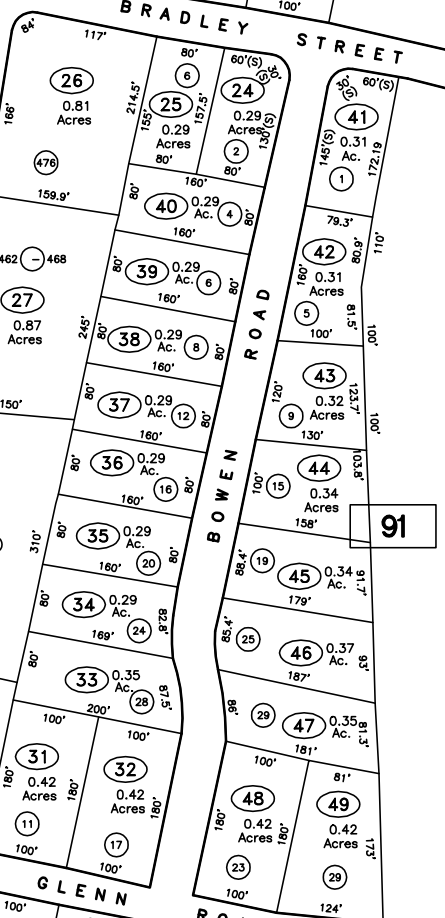

95

N 212,000

MATCH LINE

MATCH LINE

91

WASHINGTON AVENUE

NEW YORK, NEW HAVEN, AND HARTFORD RAILROAD

PRATT & WHITNEY

89

6
157.56 Acres

409

2 Total 5.89 Acres
-0.47
-0.29
Bal. 5.13 Acres

Lease 0.47 Acres
175'
175'

Lease 0.29 Acres
115'
115'

85

MATCH LINE

MATCH LINE

N 212,000
E 572,250

N 210,000
E 572,250

LEGEND

- XX ROUTE NUMBER xxx (S) SCALED PARCEL DIMENSION
- XX STREET NUMBER XX ADJACENT MAP NUMBER

100 0 100 200 300 400 FEET

50 0 50 100 METERS

PROPERTY MAP
TOWN OF NORTH HAVEN
NEW HAVEN COUNTY, CONNECTICUT

SCALE: 1"=100'
LAST UPDATE
10-1-04

MAP NUMBER
90