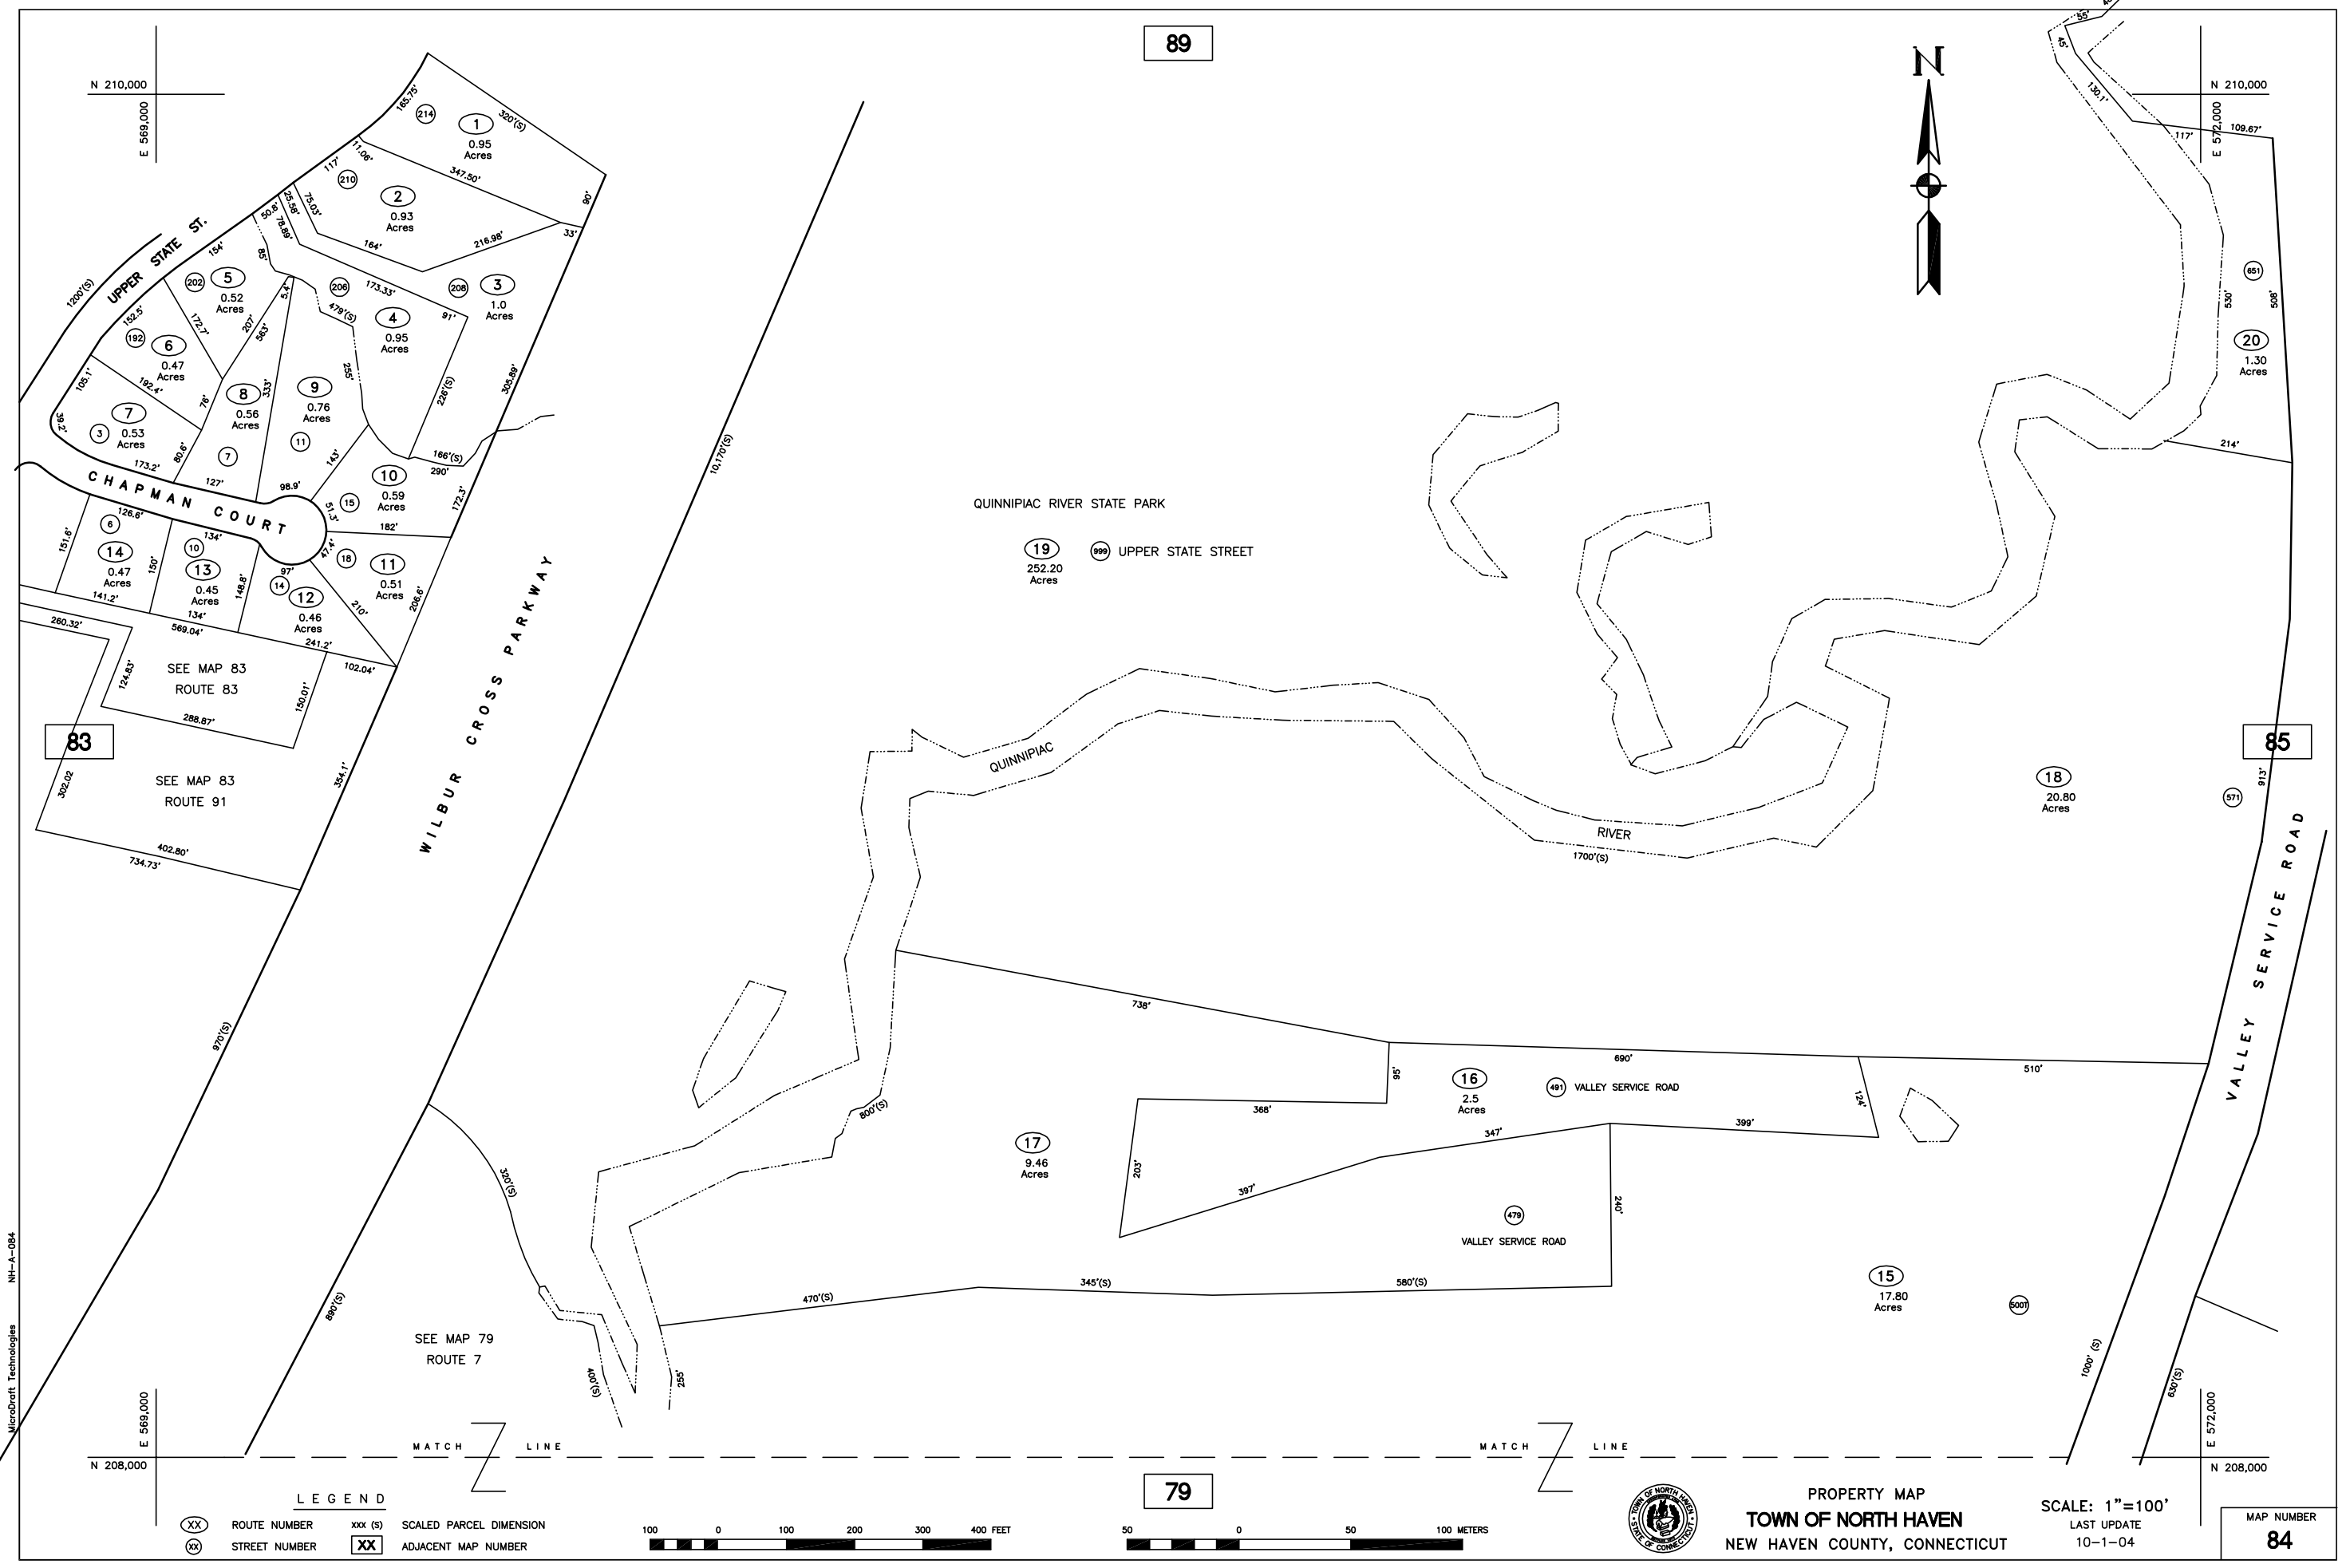

89

N 210,000
E 569,000

N 210,000
E 572,000

N 208,000
E 569,000

N 208,000
E 572,000

QUINNIPIAC RIVER STATE PARK

QUINNIPIAC RIVER

LEGEND

- (XX) ROUTE NUMBER xxx (s) SCALED PARCEL DIMENSION
- (x) STREET NUMBER XX ADJACENT MAP NUMBER

79

PROPERTY MAP
TOWN OF NORTH HAVEN
NEW HAVEN COUNTY, CONNECTICUT

SCALE: 1"=100'
LAST UPDATE
10-1-04

MAP NUMBER
84

MicroDraft Technologies NH-A-084