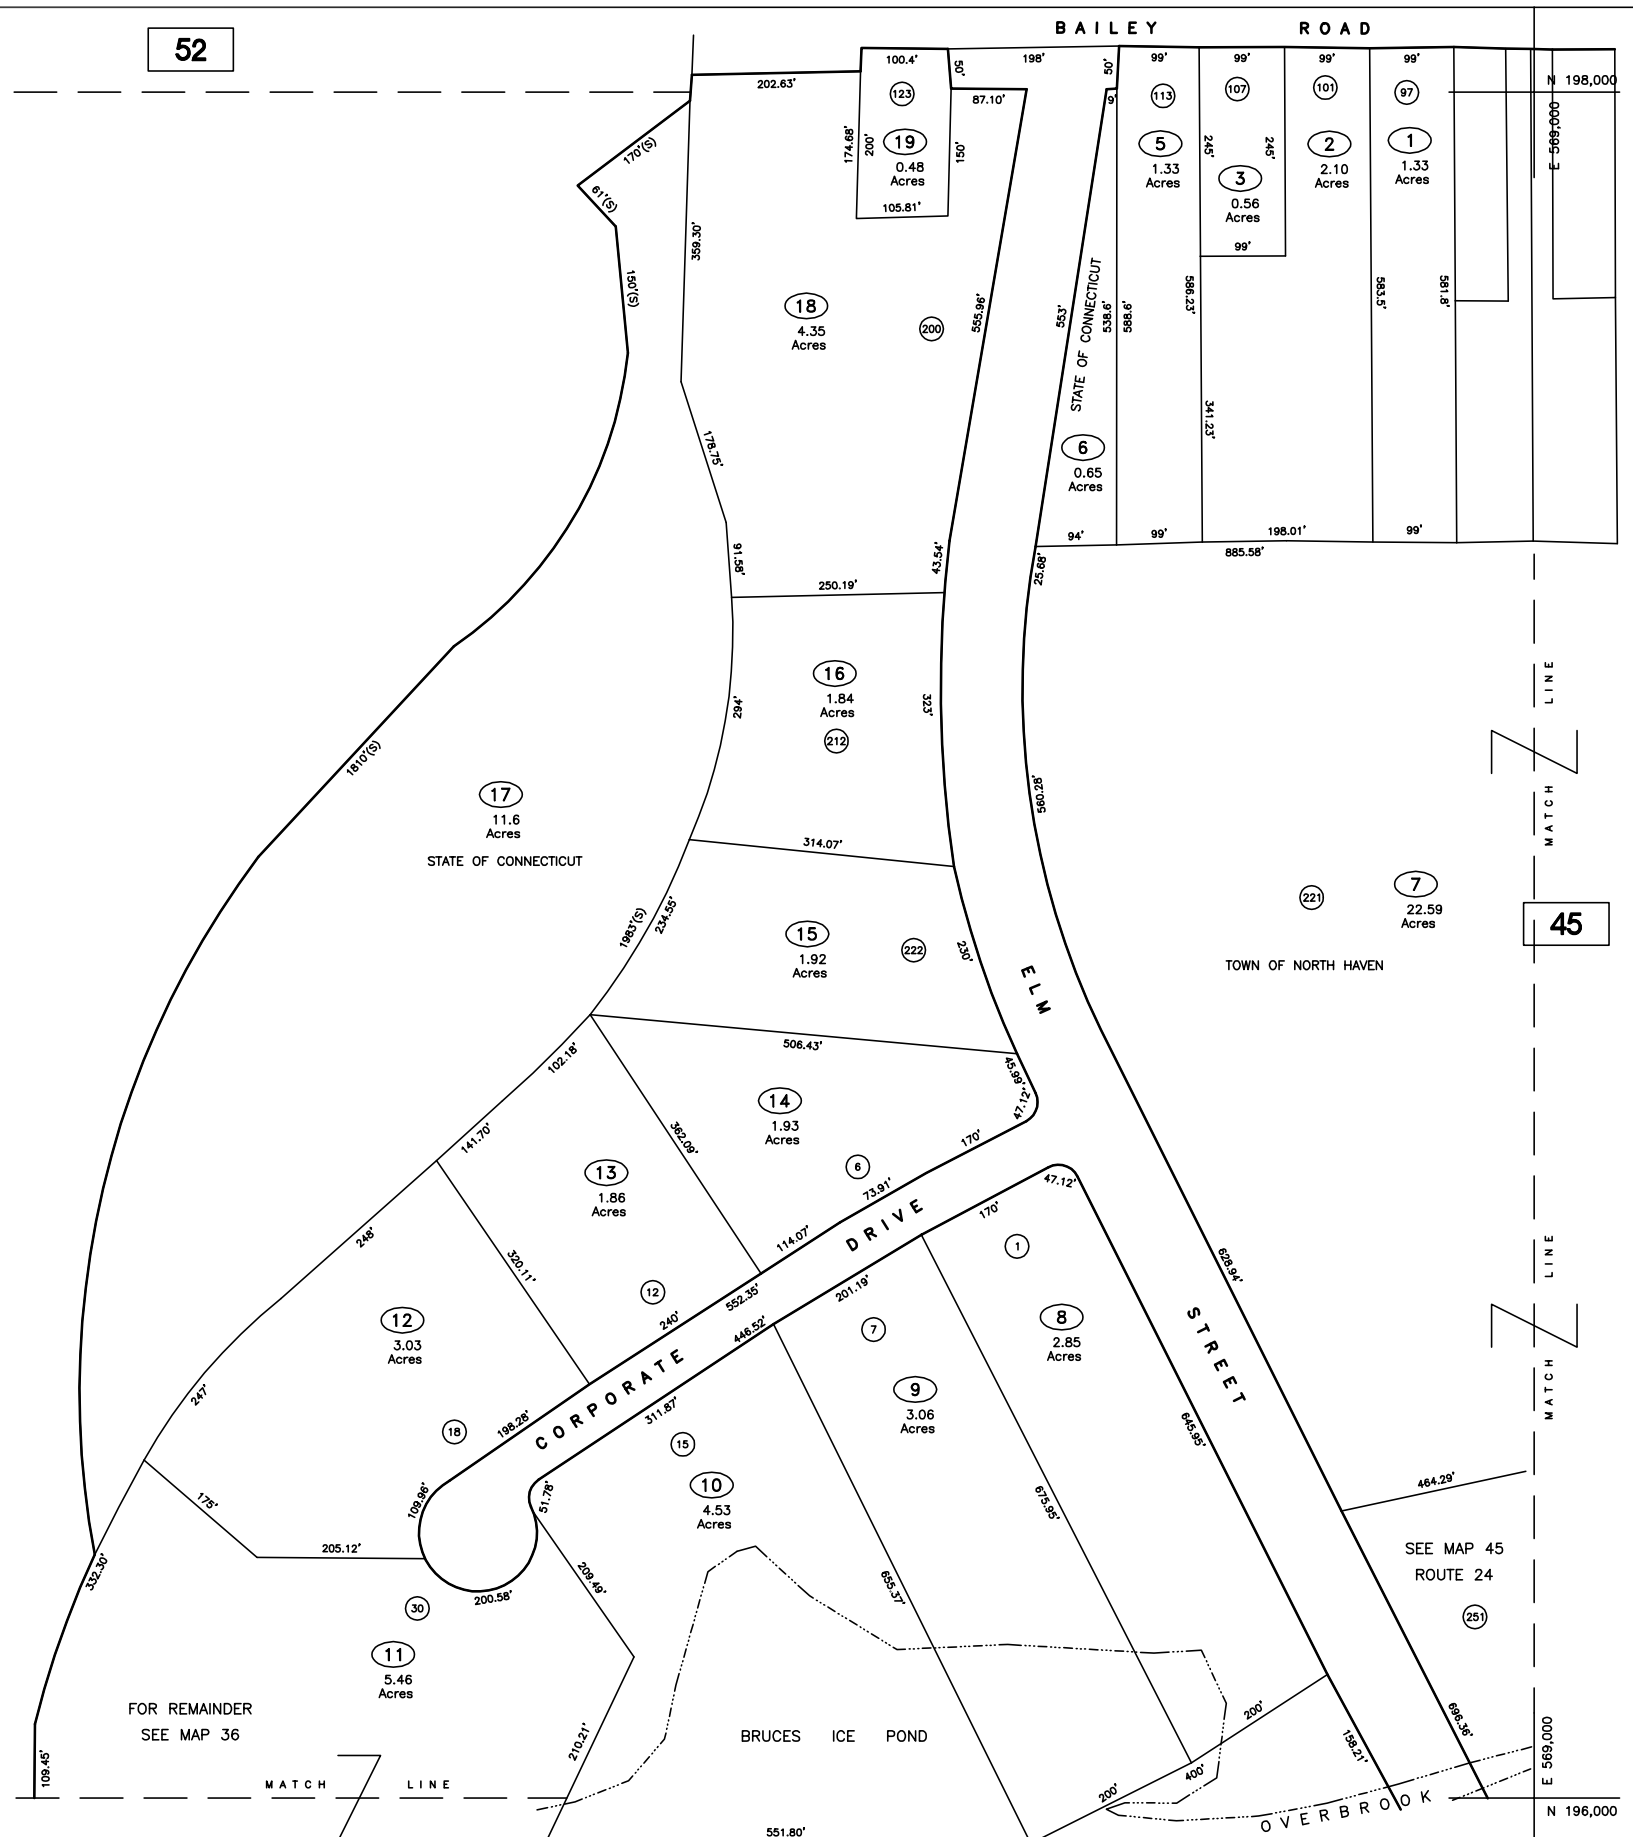

52

INTERSTATE 91

36

**LEGEND**

(XX) ROUTE NUMBER    (XXX (S)) SCALED PARCEL DIMENSION  
 (XX) STREET NUMBER    (XX) ADJACENT MAP NUMBER

PROPERTY MAP  
**TOWN OF NORTH HAVEN**  
 NEW HAVEN COUNTY, CONNECTICUT

SCALE: 1"=100'  
 LAST UPDATE  
 10-1-04

MAP NUMBER  
**44**