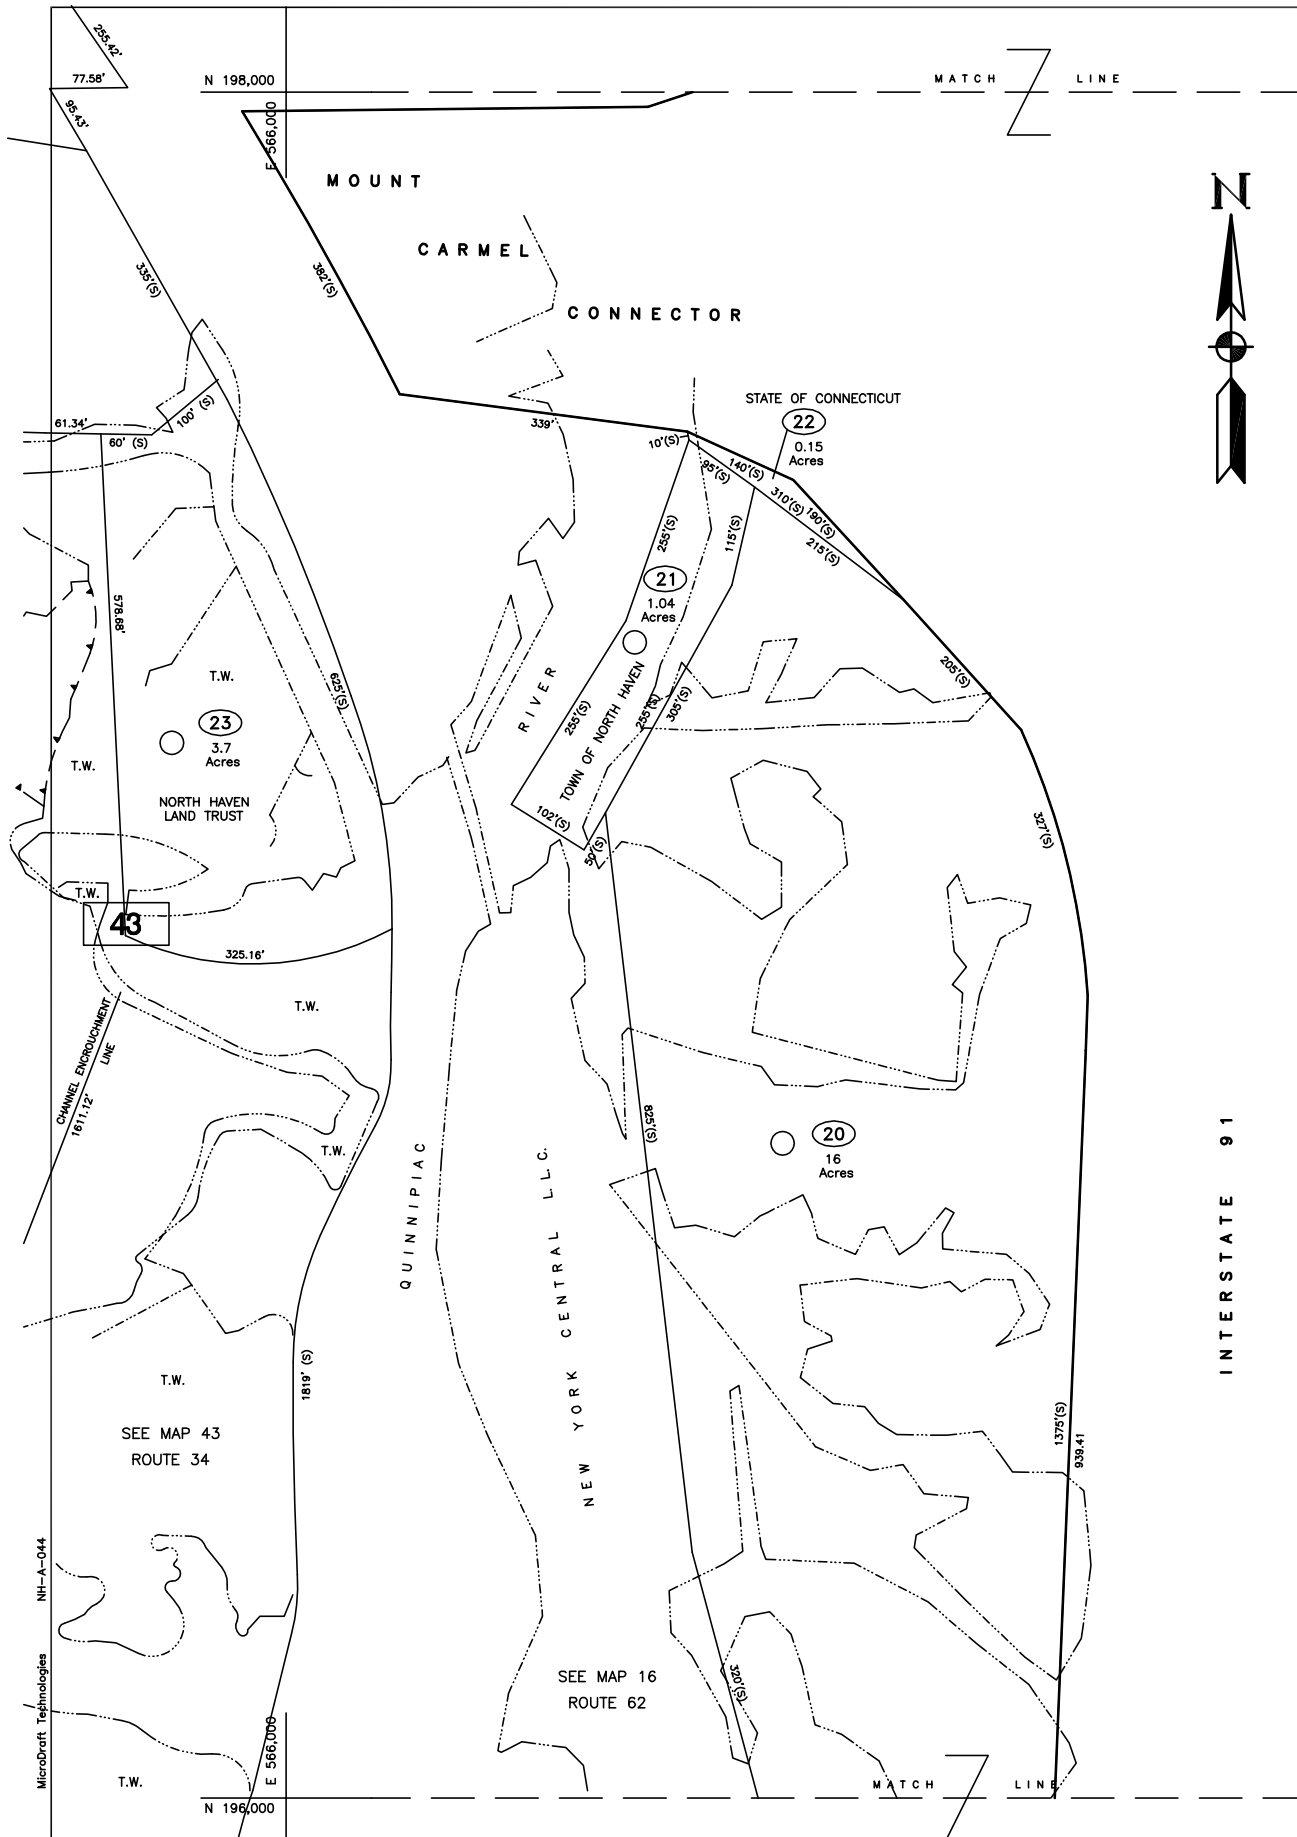

52

INTERSTATE 91

36

**LEGEND**

(XX) ROUTE NUMBER    (XXX (S)) SCALED PARCEL DIMENSION  
 (XX) STREET NUMBER    (XX) ADJACENT MAP NUMBER

PROPERTY MAP  
**TOWN OF NORTH HAVEN**  
 NEW HAVEN COUNTY, CONNECTICUT

SCALE: 1"=100'  
 LAST UPDATE  
 10-1-04

MAP NUMBER  
**44**