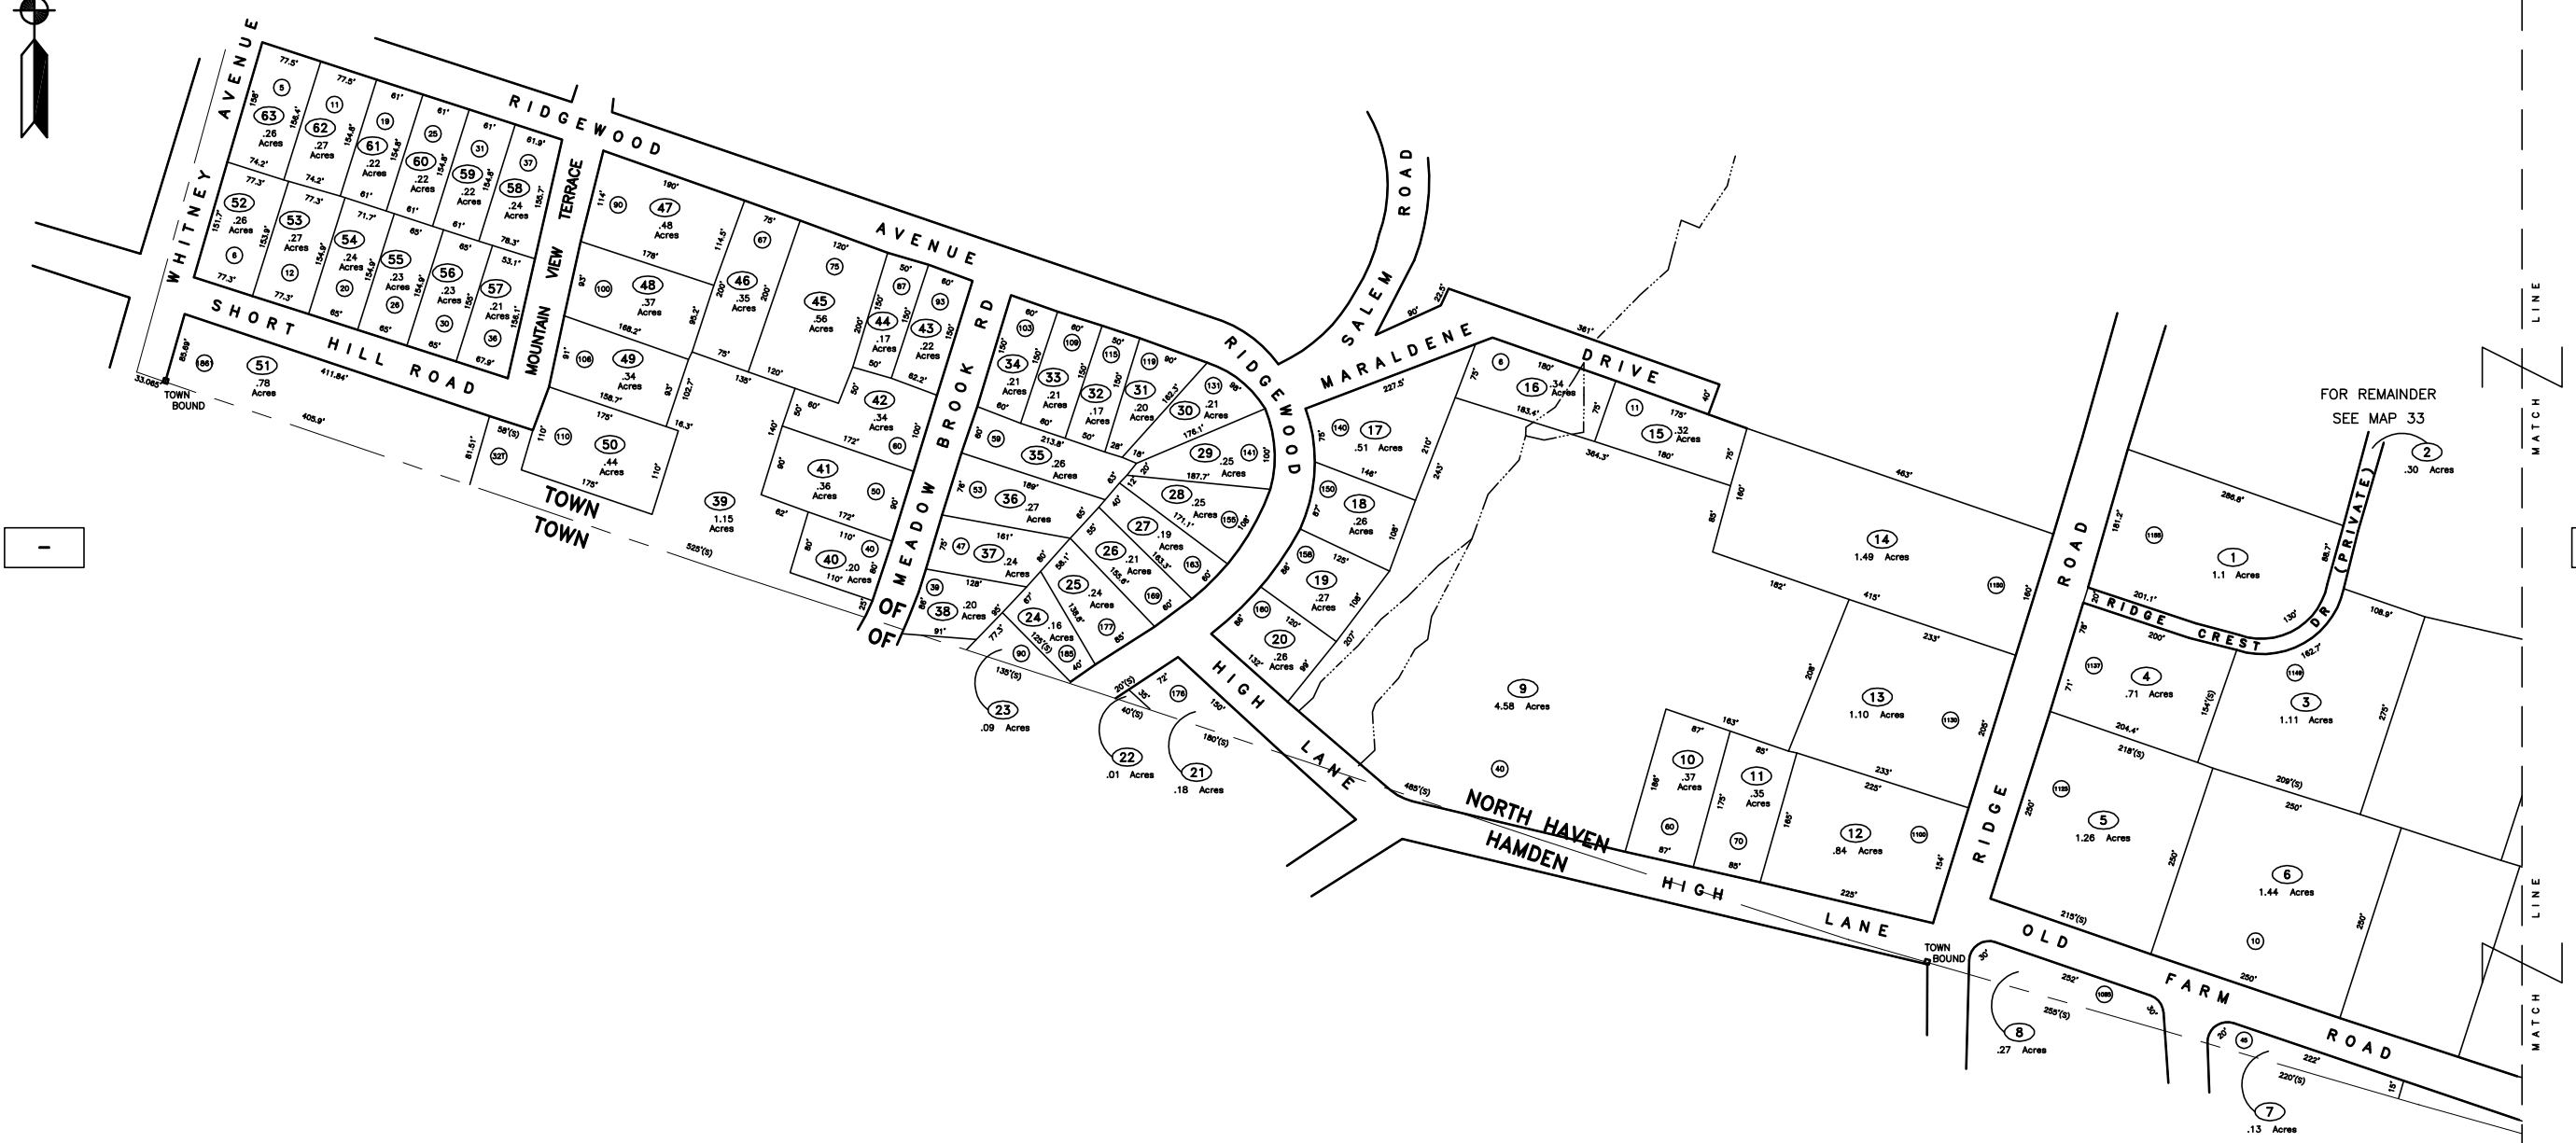

N 195,000  
E 556,500

N 195,000  
E 559,500

N 193,000  
E 556,500

N 193,000  
E 559,500

**LEGEND**

(XX) ROUTE NUMBER    xxx (S) SCALED PARCEL DIMENSION  
 (XX) STREET NUMBER    (XX) ADJACENT MAP NUMBER

PROPERTY MAP  
**TOWN OF NORTH HAVEN**  
 NEW HAVEN COUNTY, CONNECTICUT

SCALE: 1"=100'  
 LAST UPDATE  
 10-1-04

MAP NUMBER  
**25**