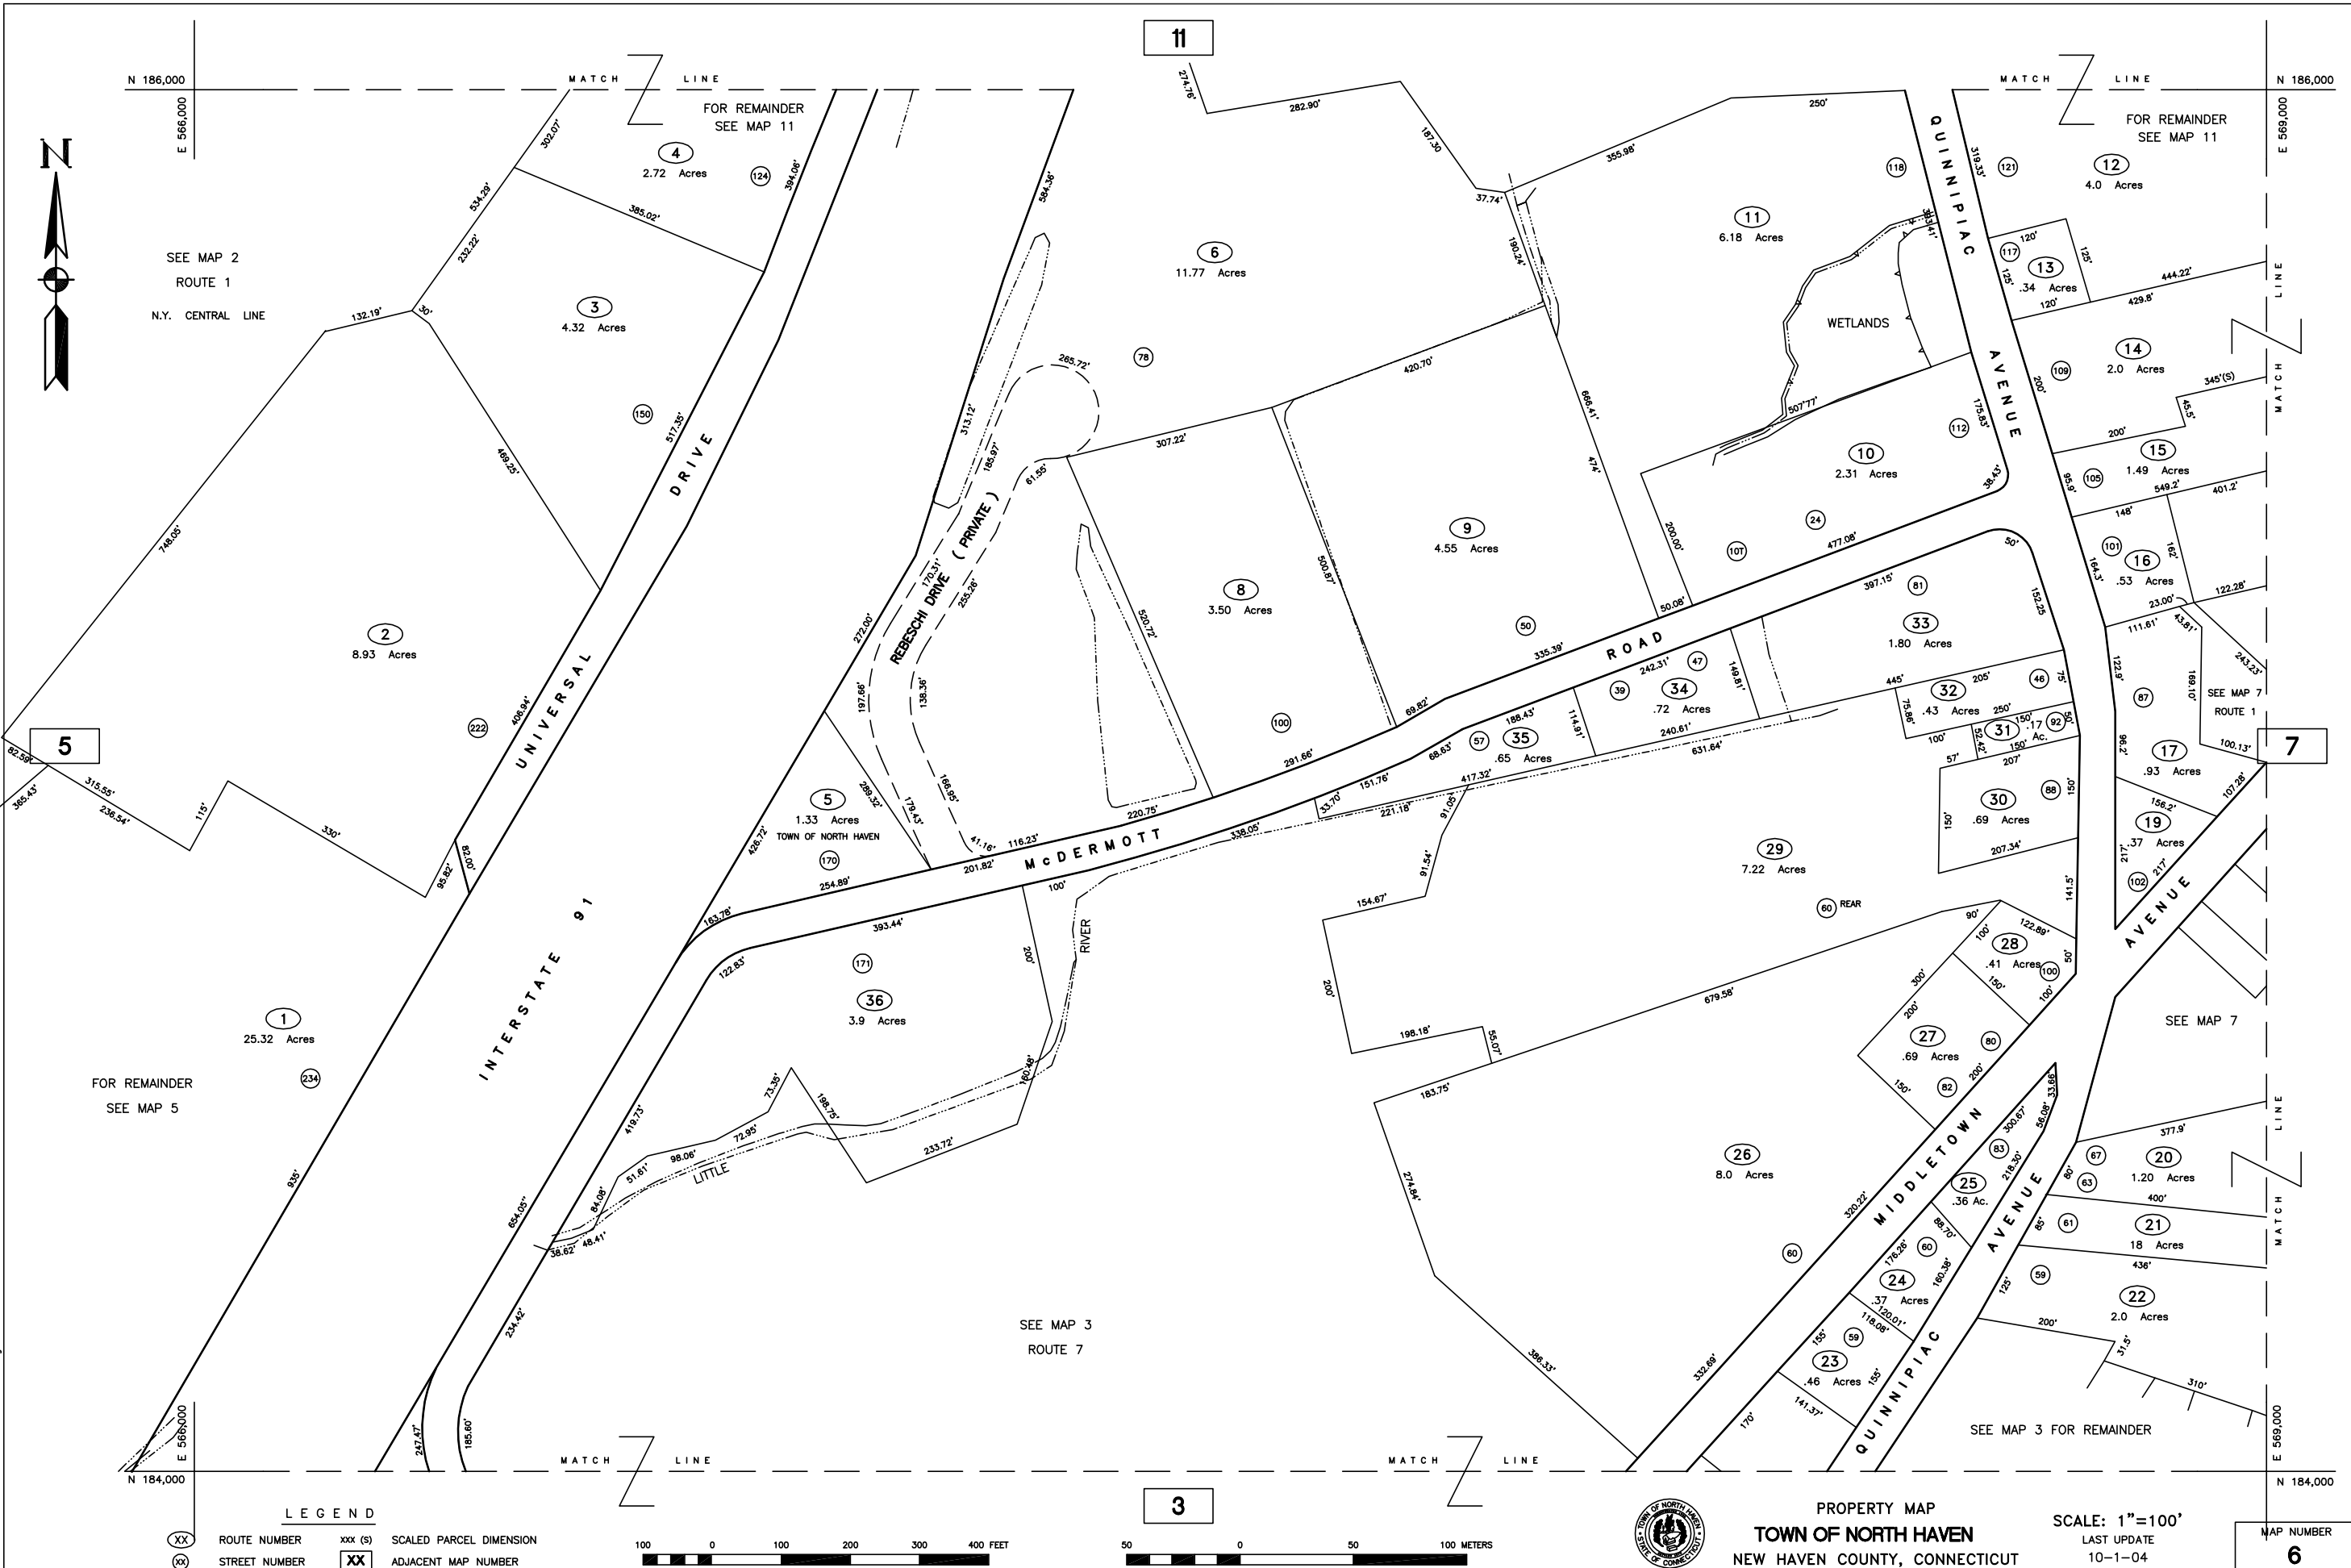

N 186,000
E 566,000

N 184,000
E 566,000

N 186,000
E 569,000

N 184,000
E 569,000

SEE MAP 2
ROUTE 1
N.Y. CENTRAL LINE

FOR REMAINDER
SEE MAP 11

FOR REMAINDER
SEE MAP 11

FOR REMAINDER
SEE MAP 5

SEE MAP 3
ROUTE 7

SEE MAP 7

SEE MAP 3 FOR REMAINDER

LEGEND

(XX)	ROUTE NUMBER	xxx (s)	SCALED PARCEL DIMENSION
(XX)	STREET NUMBER	XX	ADJACENT MAP NUMBER

PROPERTY MAP
TOWN OF NORTH HAVEN
NEW HAVEN COUNTY, CONNECTICUT

SCALE: 1"=100'
LAST UPDATE
10-1-04

MAP NUMBER
6

11

5

3

7