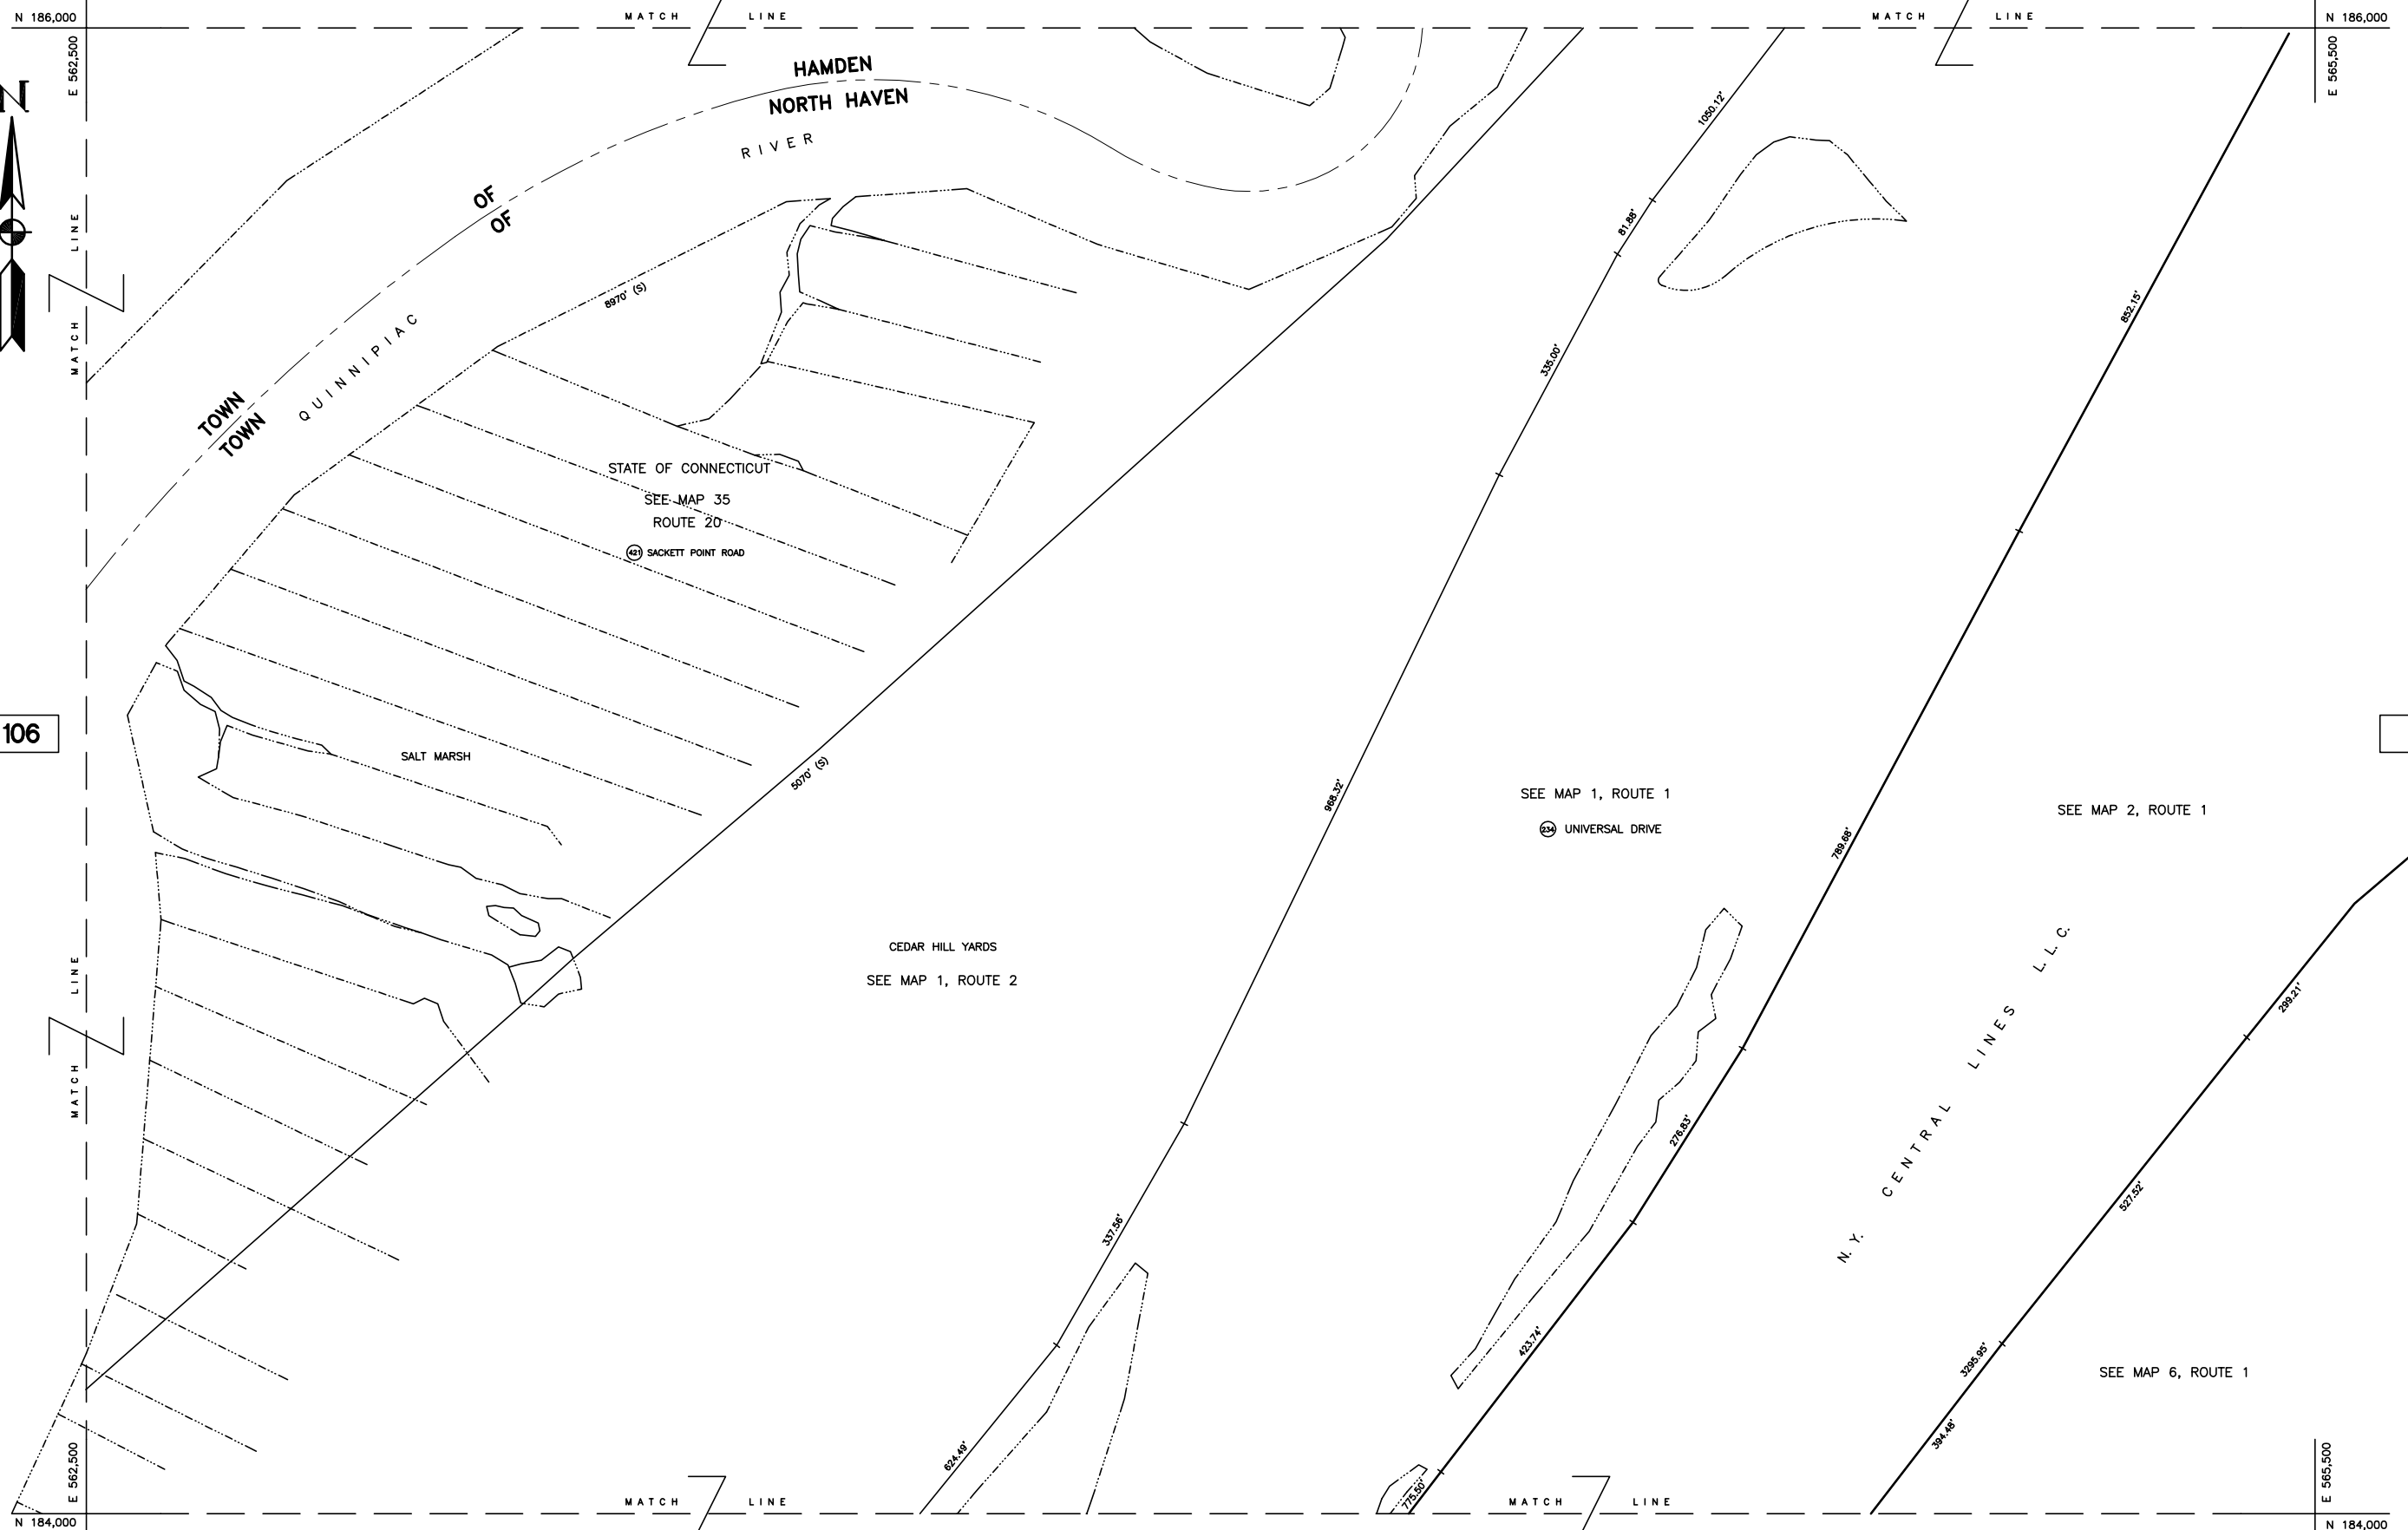

10

6

106

2

5

LEGEND

- XX ROUTE NUMBER xxx (S) SCALED PARCEL DIMENSION
- xx STREET NUMBER XX ADJACENT MAP NUMBER

PROPERTY MAP
TOWN OF NORTH HAVEN
 NEW HAVEN COUNTY, CONNECTICUT

SCALE: 1"=100'
 LAST UPDATE
 10-1-04

MicroDraft Technologies NH-A-005