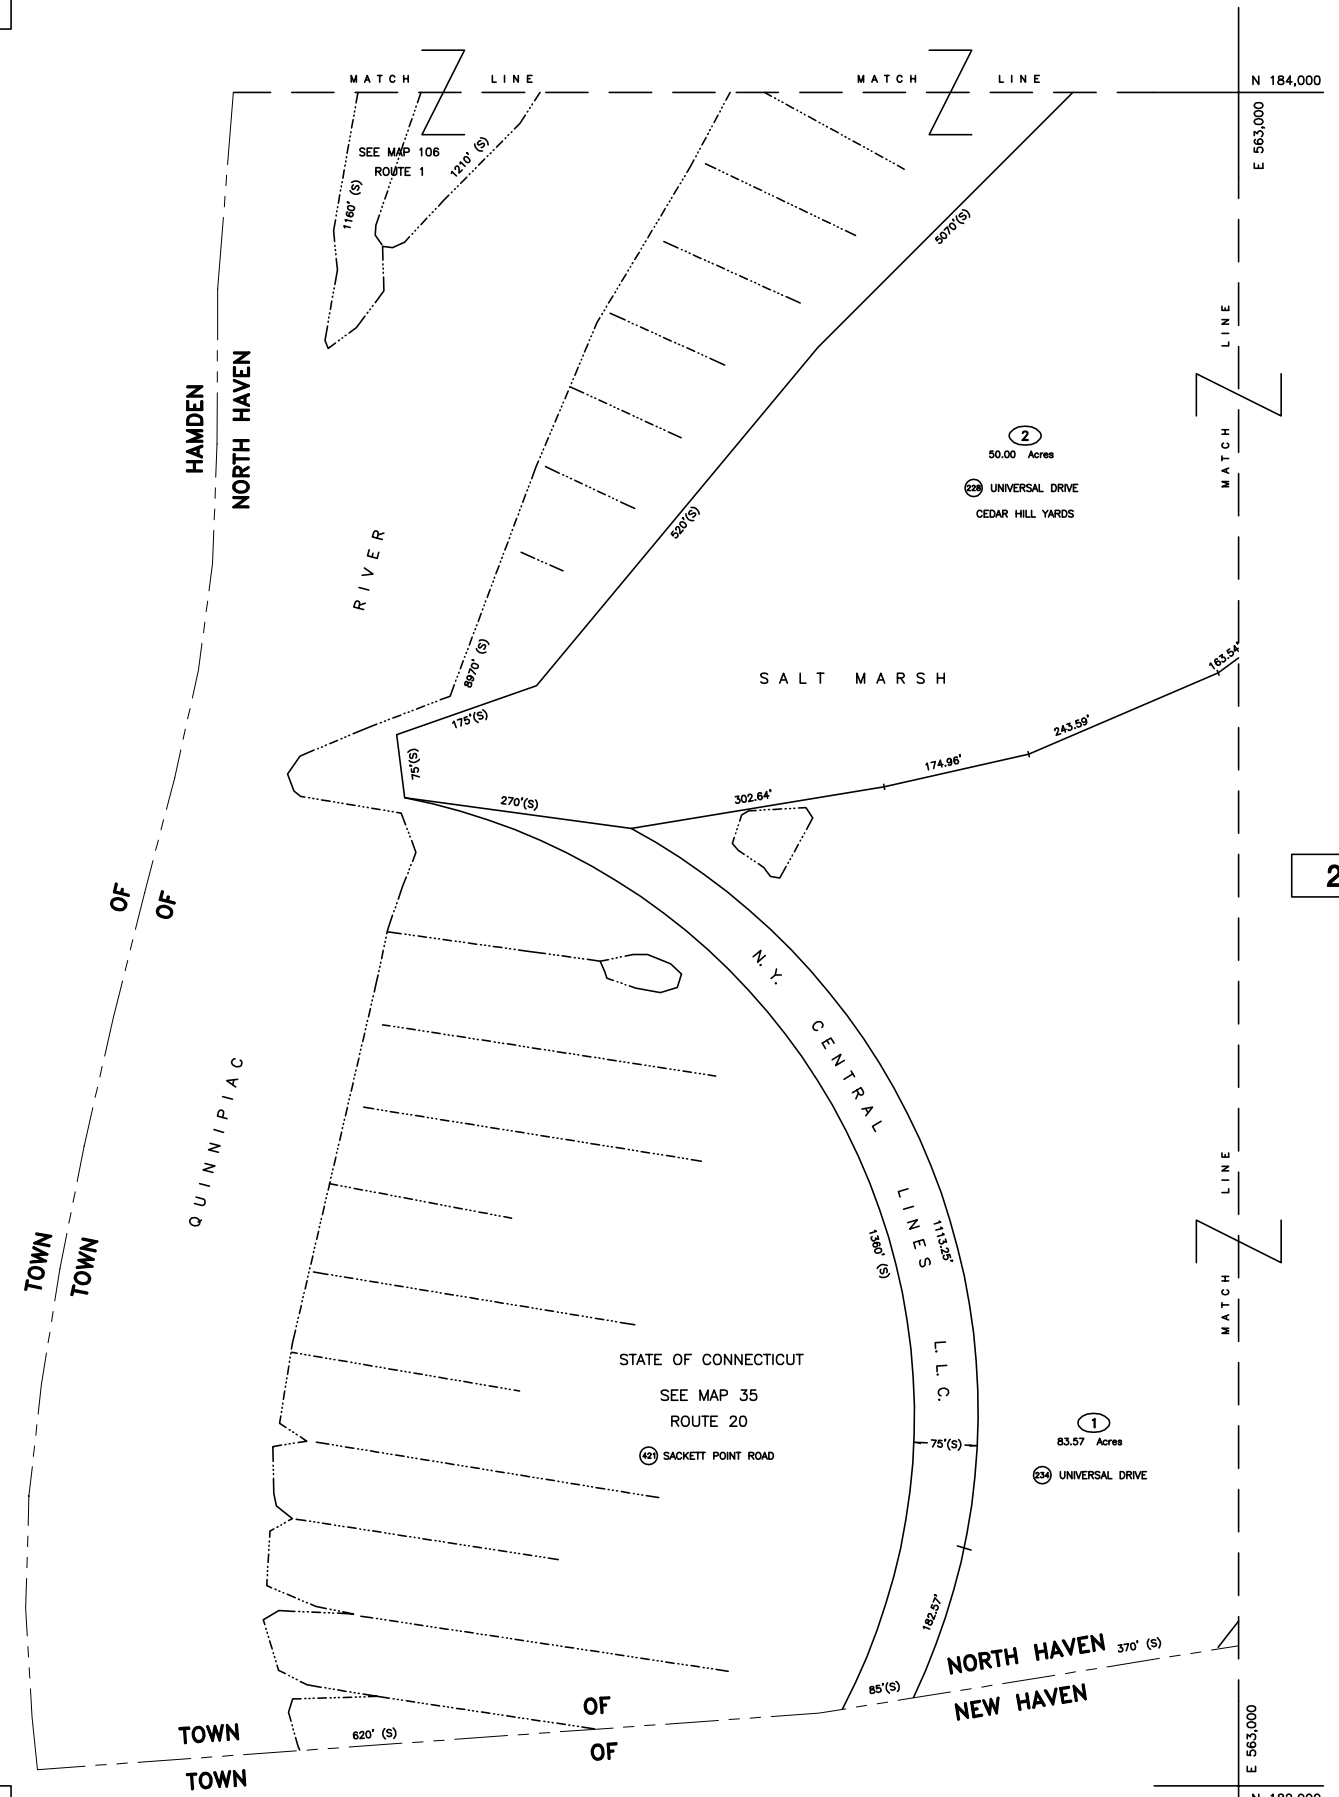

106

N 184,000
E 560,000

-

N 182,000
E 560,000

LEGEND

- (XX) ROUTE NUMBER xxx (S) SCALED PARCEL DIMENSION
- (XX) STREET NUMBER XX ADJACENT MAP NUMBER

-

2

PROPERTY MAP
TOWN OF NORTH HAVEN
 NEW HAVEN COUNTY, CONNECTICUT

SCALE: 1"=100'
 LAST UPDATE
 10-1-04

MAP NUMBER
1