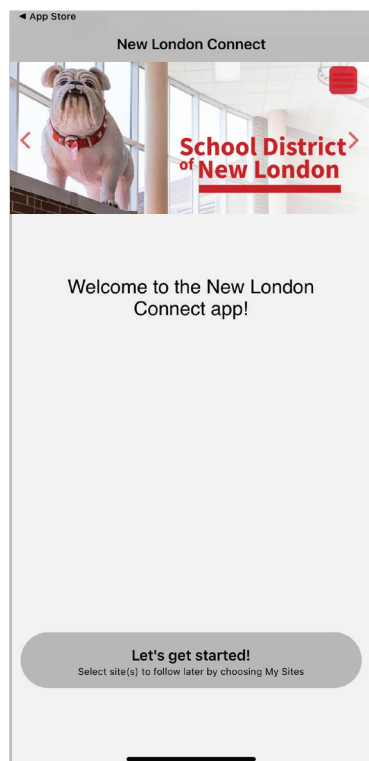

STAY INFORMED WITH NL CONNECT

HOW TO SETUP NEW LONDON CONNECT APP

School District of New London • City of New London • Chamber of Commerce

STEP 1: Go to your App Store

STEP 2: Search for 'New London Connect'

STEP 3: Download mobile app for free!

(Examples shown on iOS)

STEP 4: Click 'Setup Now' or 'Let's get started!'

STEP 5: Turn on the sites you want to see, click 'Go!'

STEP 6: Explore all the information at your fingertips!!