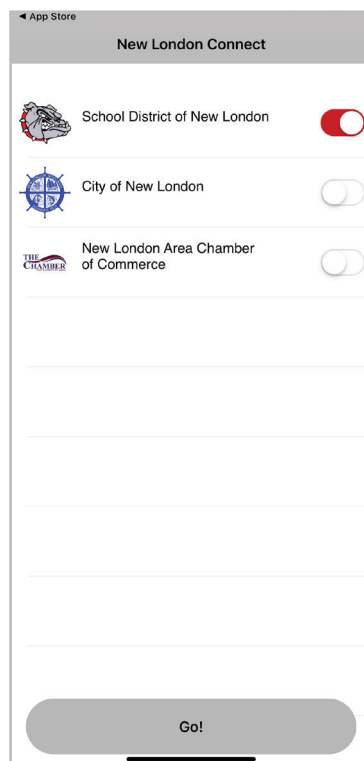

STAY INFORMED WITH NL CONNECT

HOW TO SETUP NEW LONDON CONNECT APP

School District of New London • City of New London • Chamber of Commerce

STEP 1: Go to your App Store

STEP 2: Search for 'New London Connect'

STEP 3: Download mobile app for free!

(Examples shown on iOS)

STEP 4: Click 'Setup Now' or 'Let's get started!'

STEP 5: Turn on the sites you want to see, click 'Go!'

STEP 6: Explore all the information at your fingertips!!