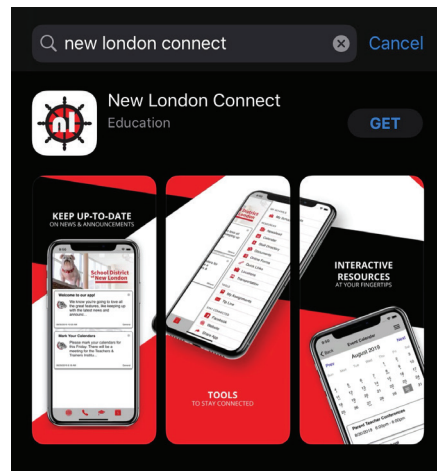

STAY INFORMED WITH NL CONNECT

HOW TO SETUP NEW LONDON CONNECT APP

School District of New London • City of New London • Chamber of Commerce

STEP 1: Go to your App Store

STEP 2: Search for 'New London Connect'

STEP 3: Download mobile app for free!

(Examples shown on iOS)

STEP 4: Click 'Setup Now' or 'Let's get started!'

STEP 5: Turn on the sites you want to see, click 'Go!'

STEP 6: Explore all the information at your fingertips!!