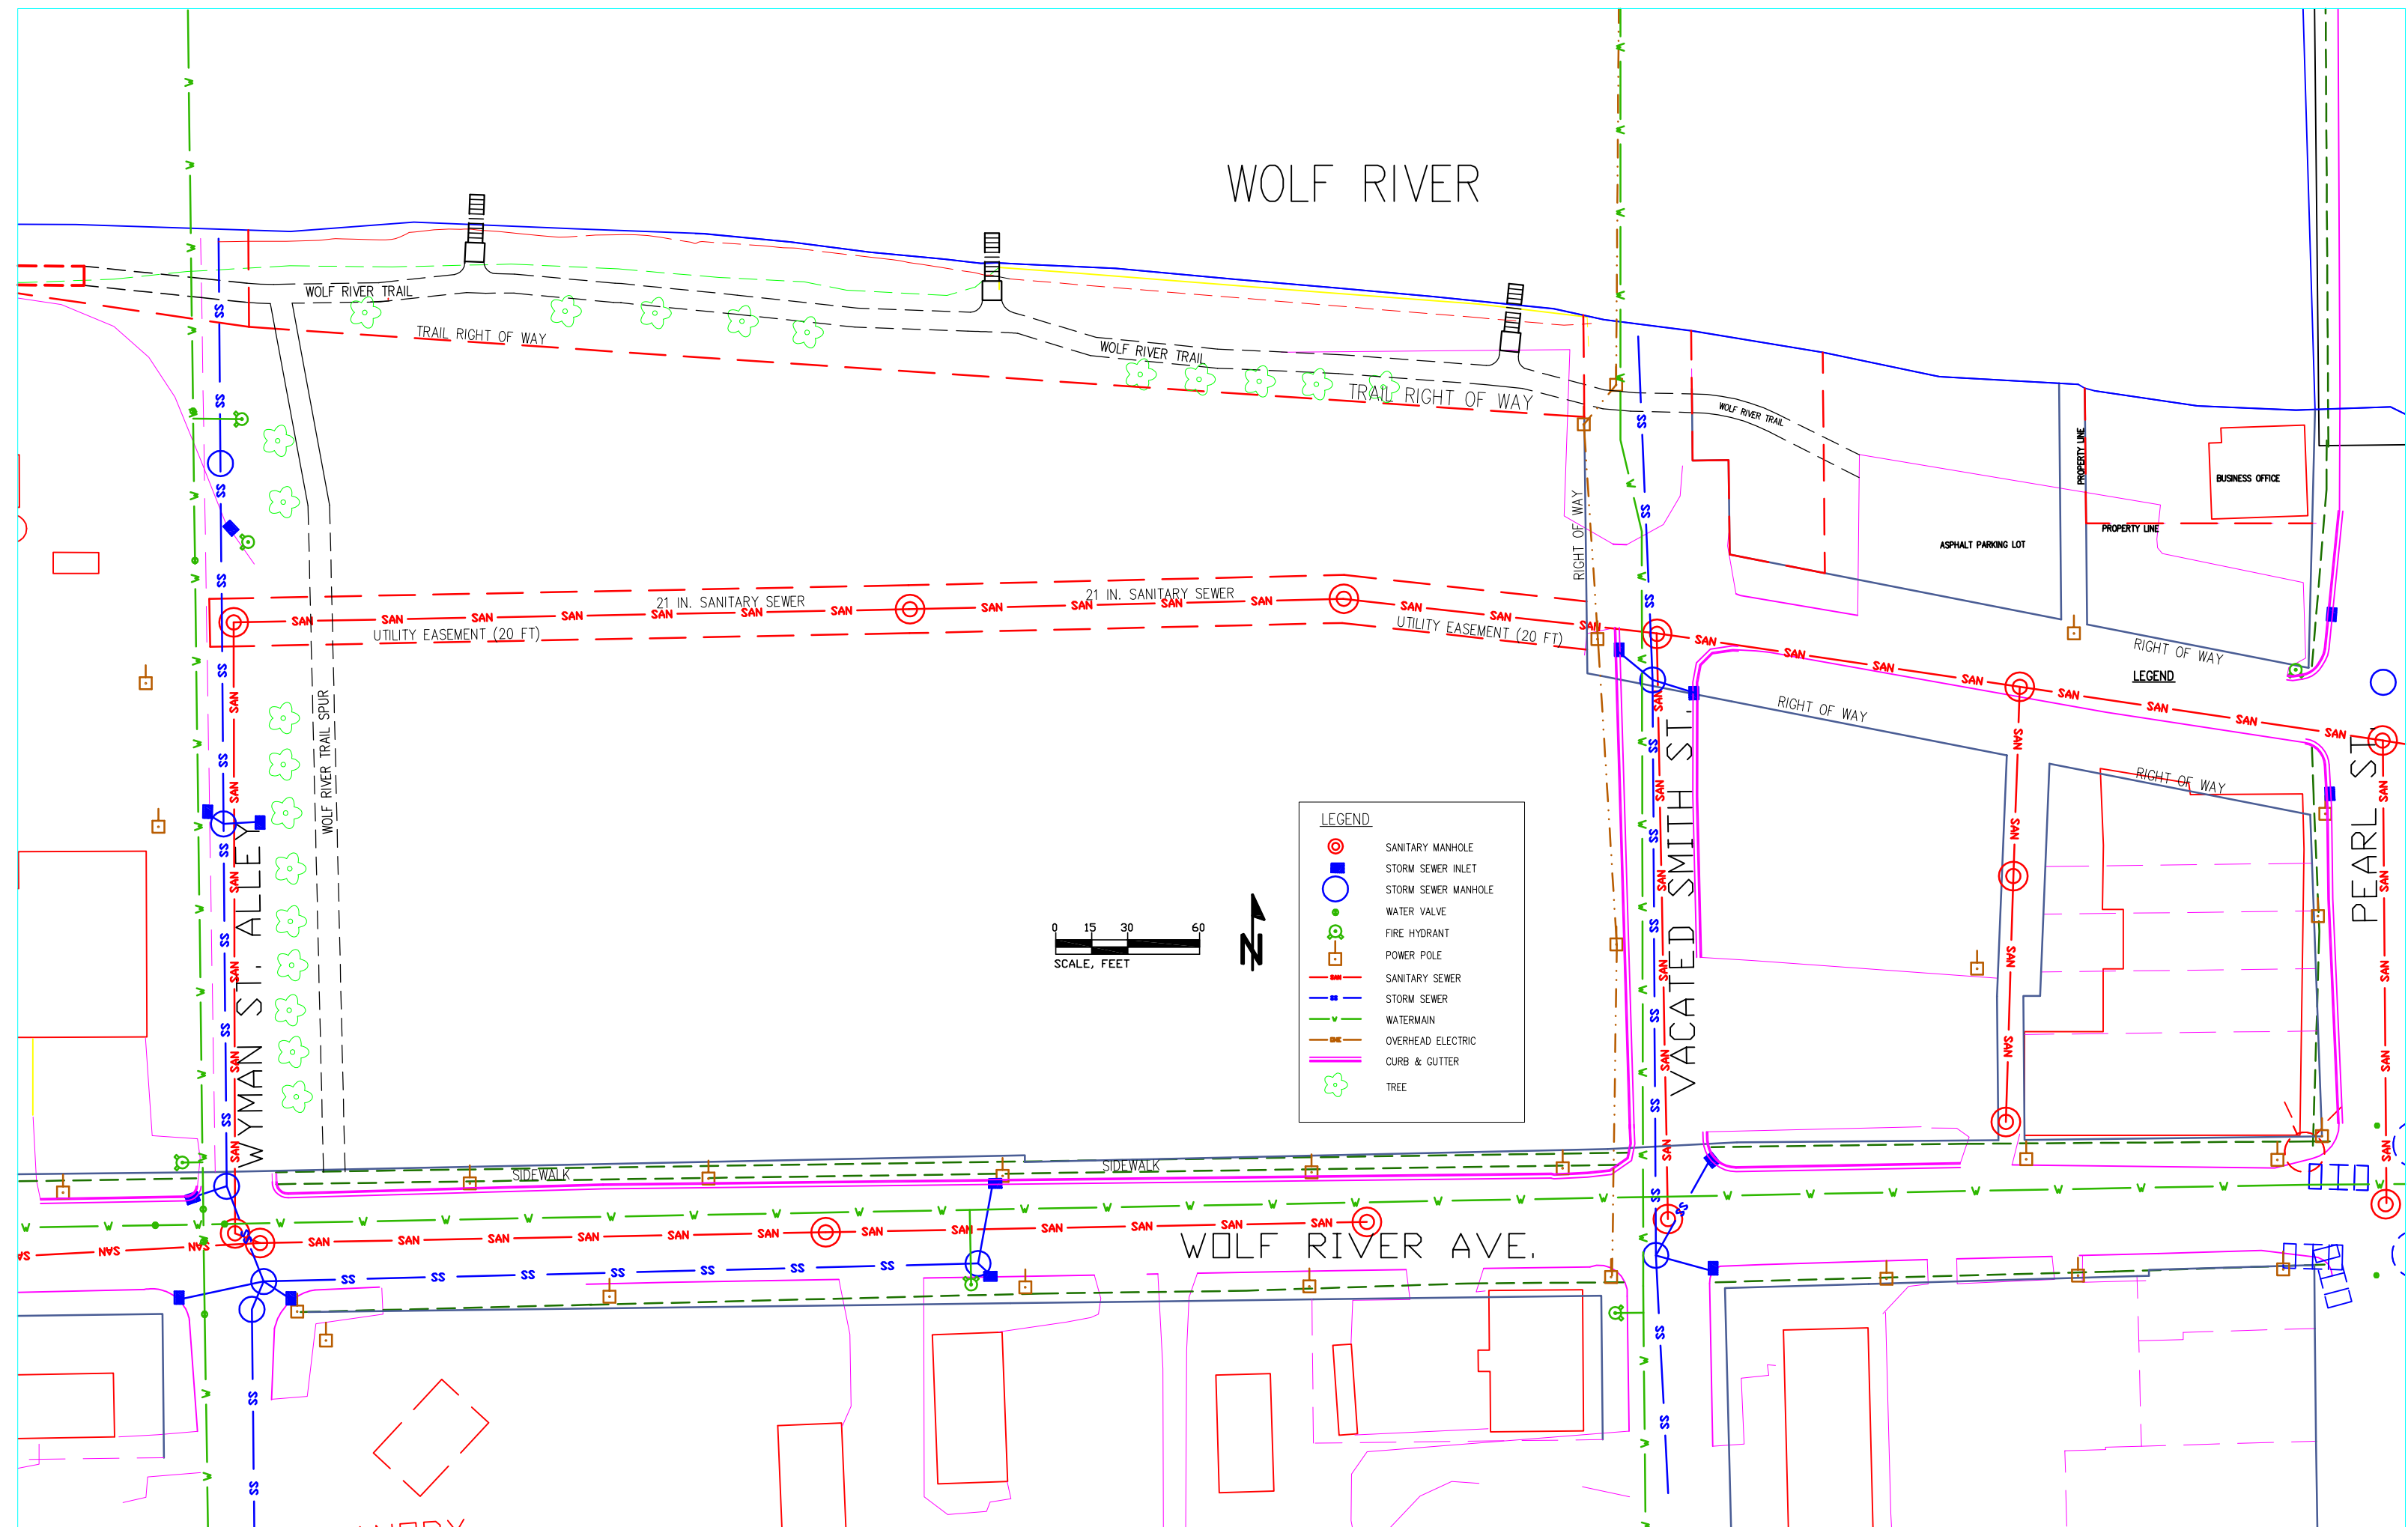

WOLF RIVER

LEGEND

	SANITARY MANHOLE
	STORM SEWER INLET
	STORM SEWER MANHOLE
	WATER VALVE
	FIRE HYDRANT
	POWER POLE
	SANITARY SEWER
	STORM SEWER
	WATERMAIN
	OVERHEAD ELECTRIC
	CURB & GUTTER
	TREE