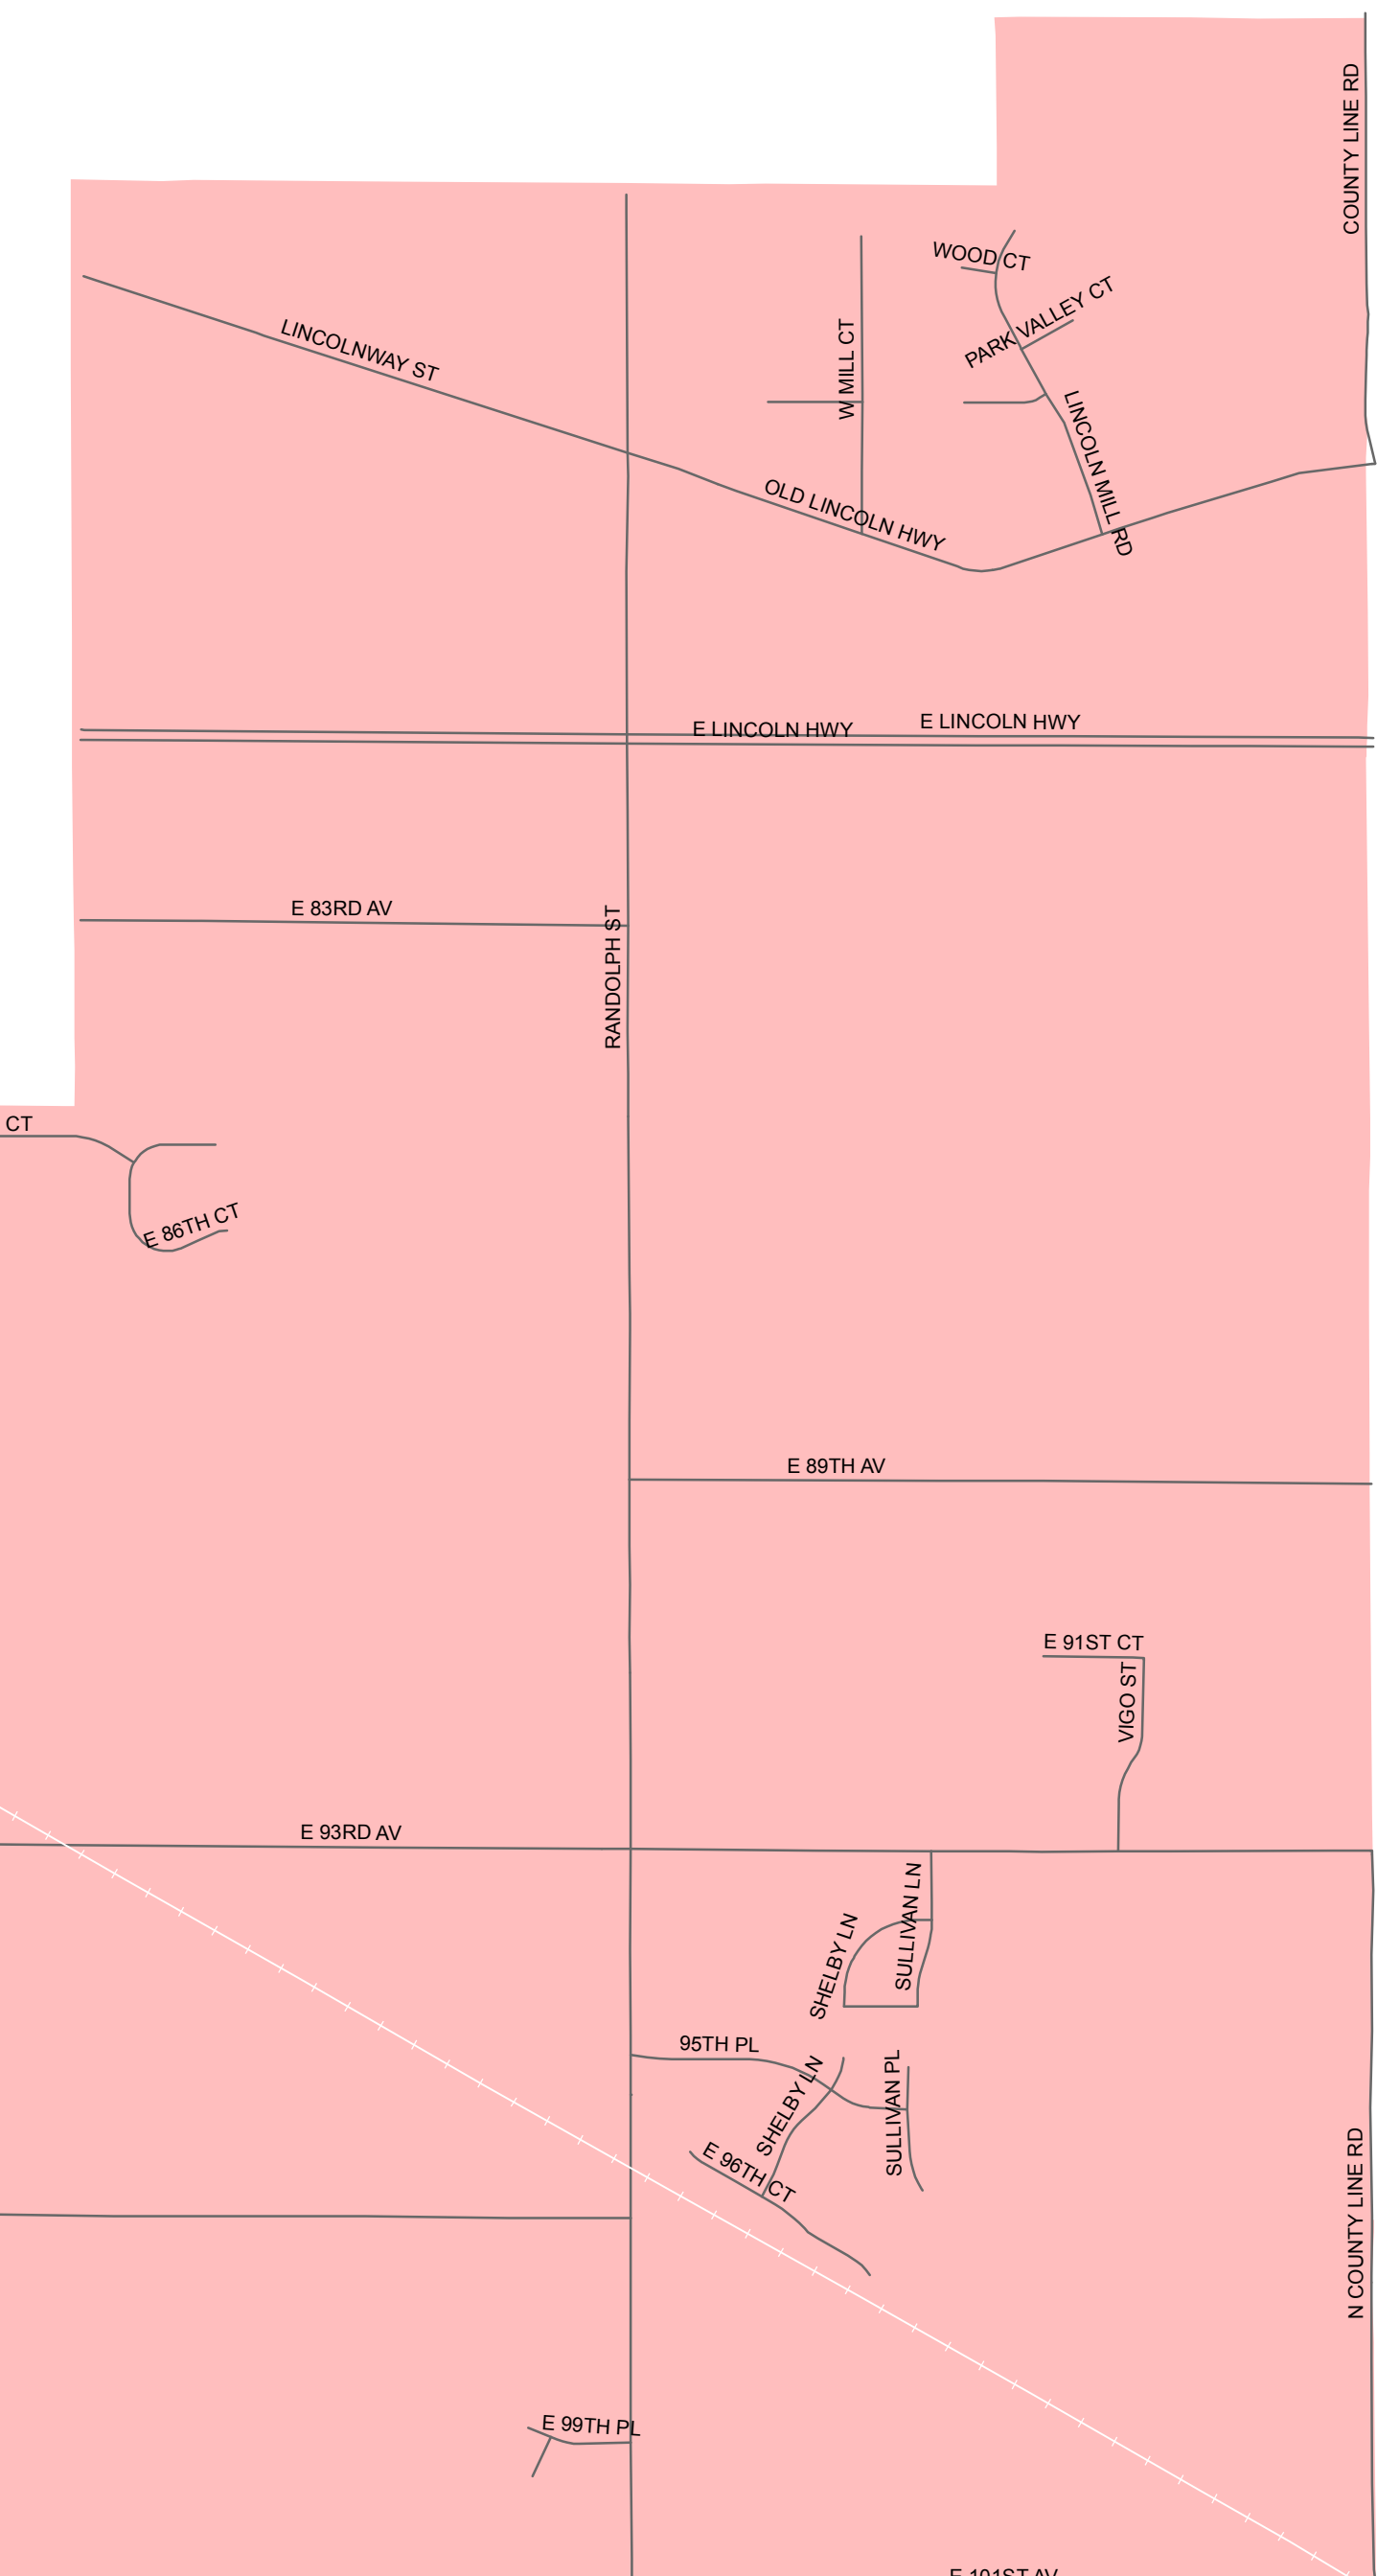

-  Ward 1 :
-  Ward 2 : Richard Hardaway
-  Ward 3: Jeffrey Minchuk
-  Ward 4 : Margaret Uzelac
-  Ward 5 : Rick Bella
-  Ward 6 : Shawn Pettit
-  Ward 7 : Leonard White

Council Wards

Town of Merrillville

Map created by: Matthew Lake, Stormwater Executive Director (1/1/20)