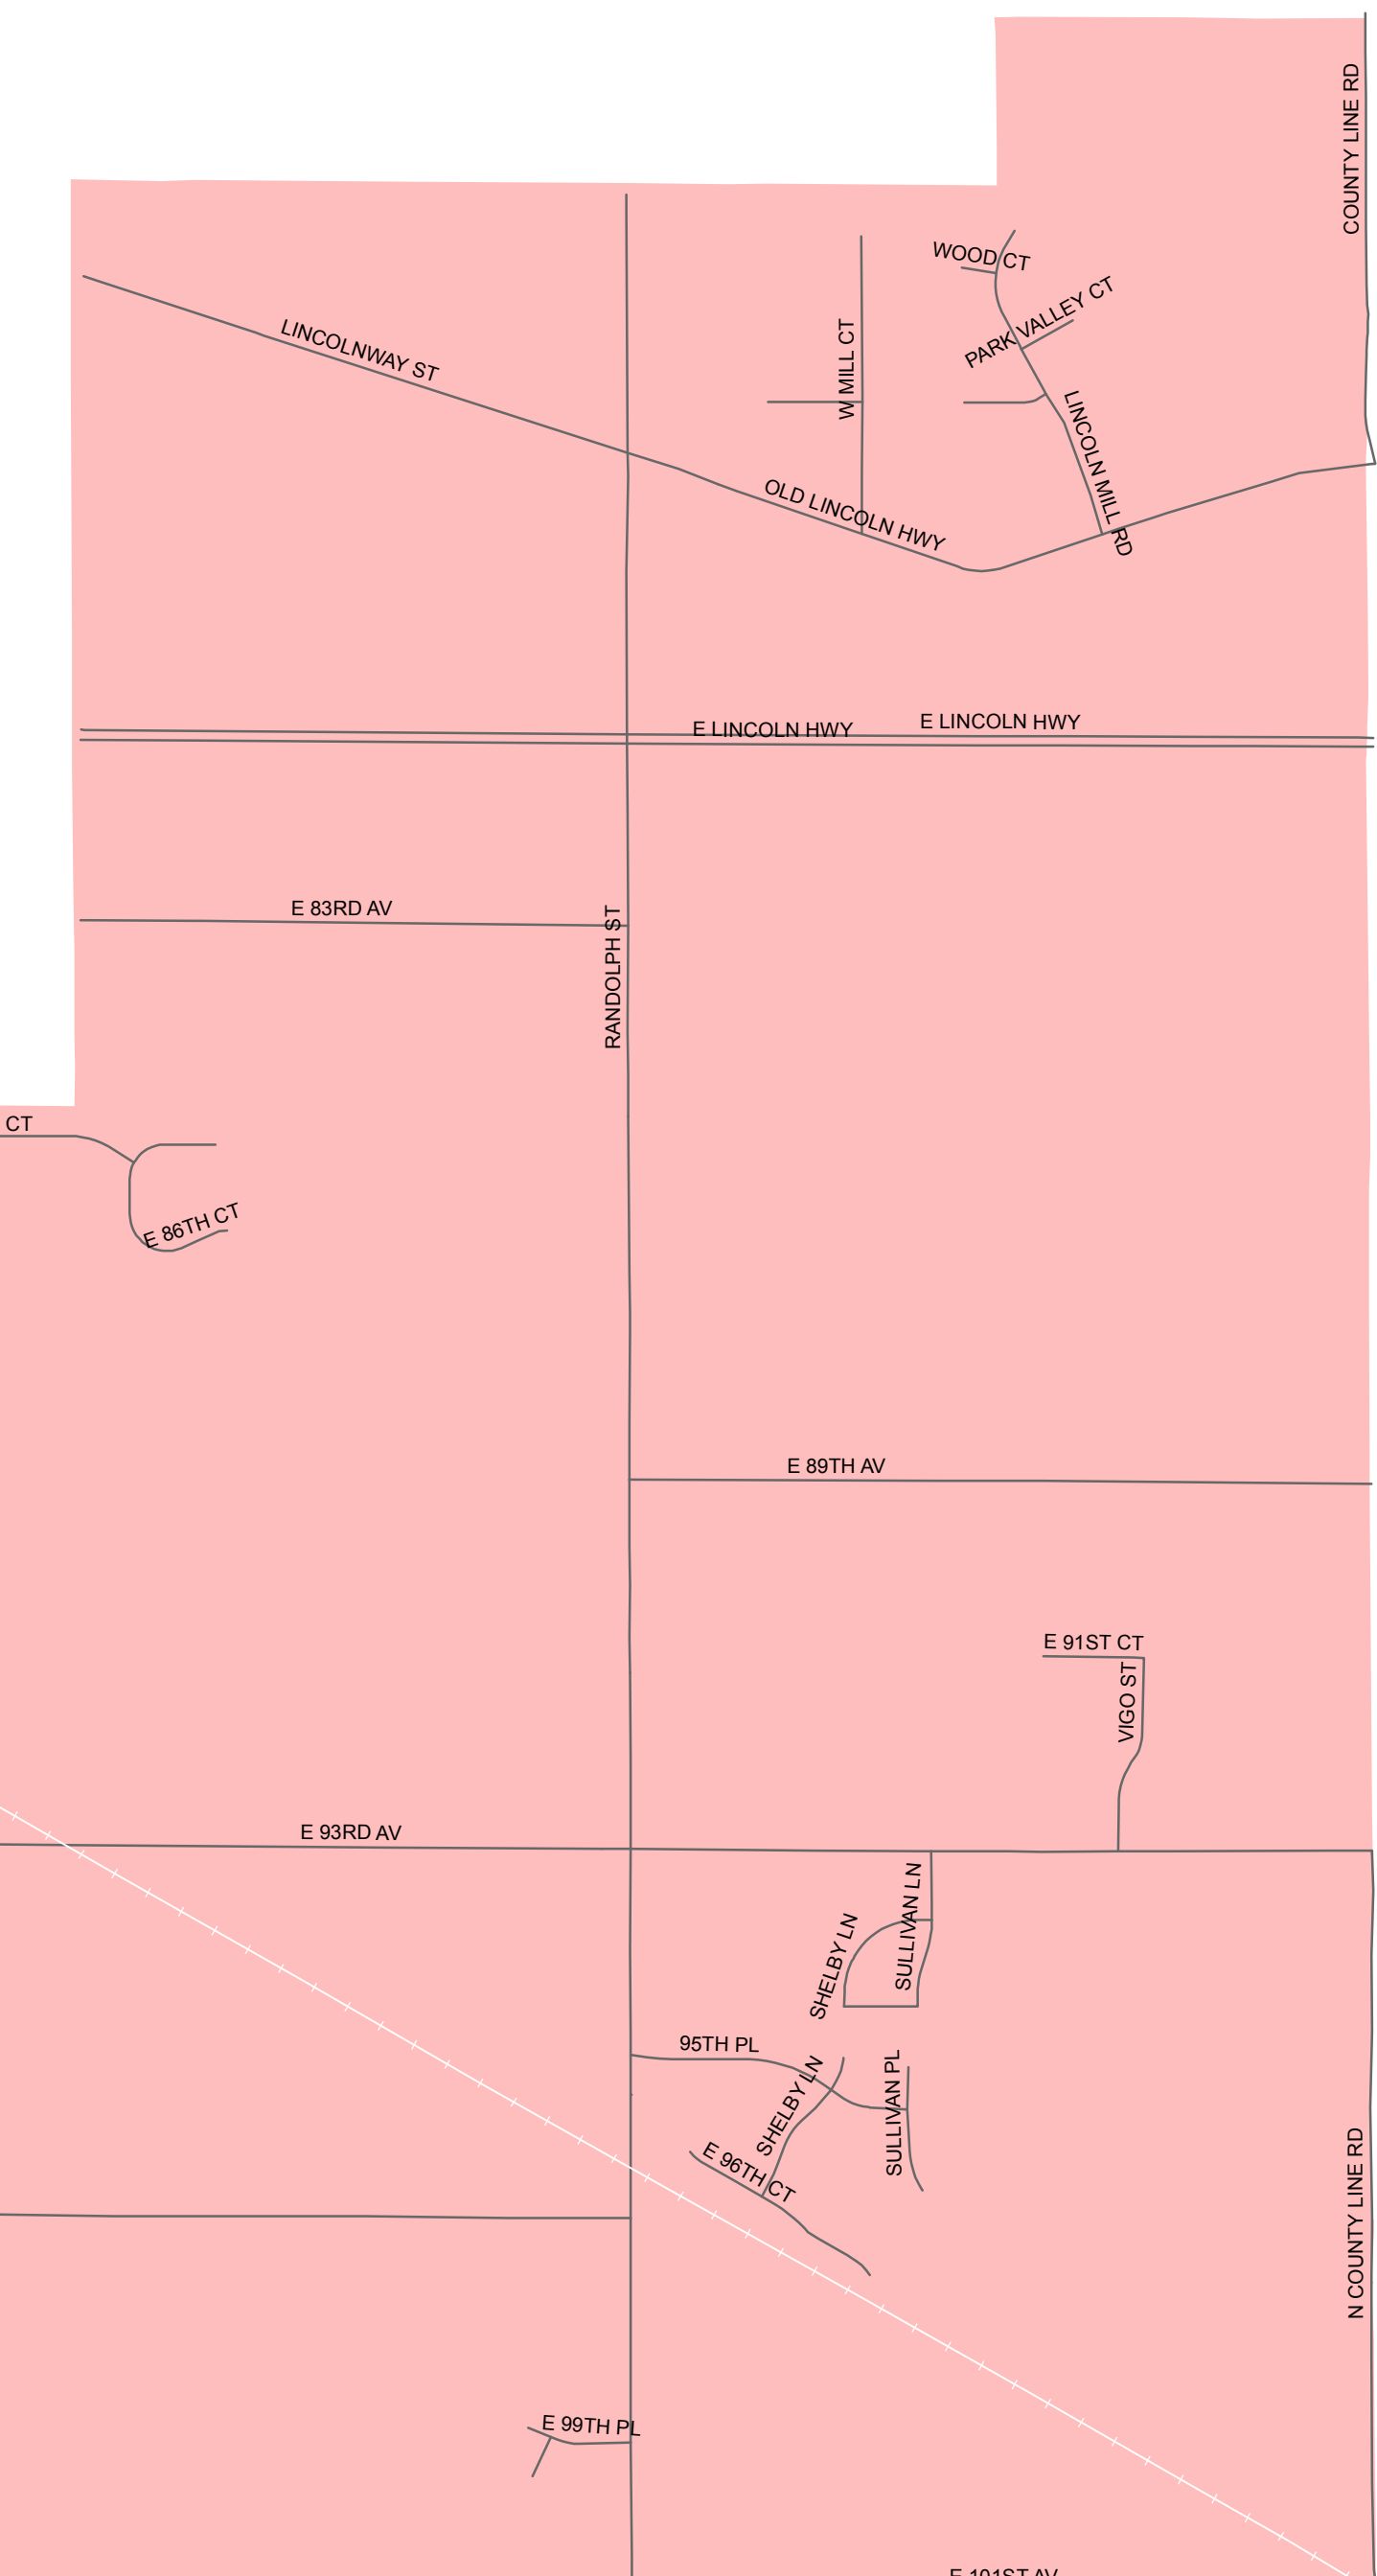

- Ward 1 : Donald Spann
- Ward 2 : Richard Hardaway
- Ward 3: Jeffrey Minchuk
- Ward 4 : Margaret Uzelac
- Ward 5 : Rick Bella
- Ward 6 : Shawn Pettit
- Ward 7 : Leonard White

Council Wards

Town of Merrillville

Map created by: Matthew Lake, Stormwater Executive Director (1/1/20)