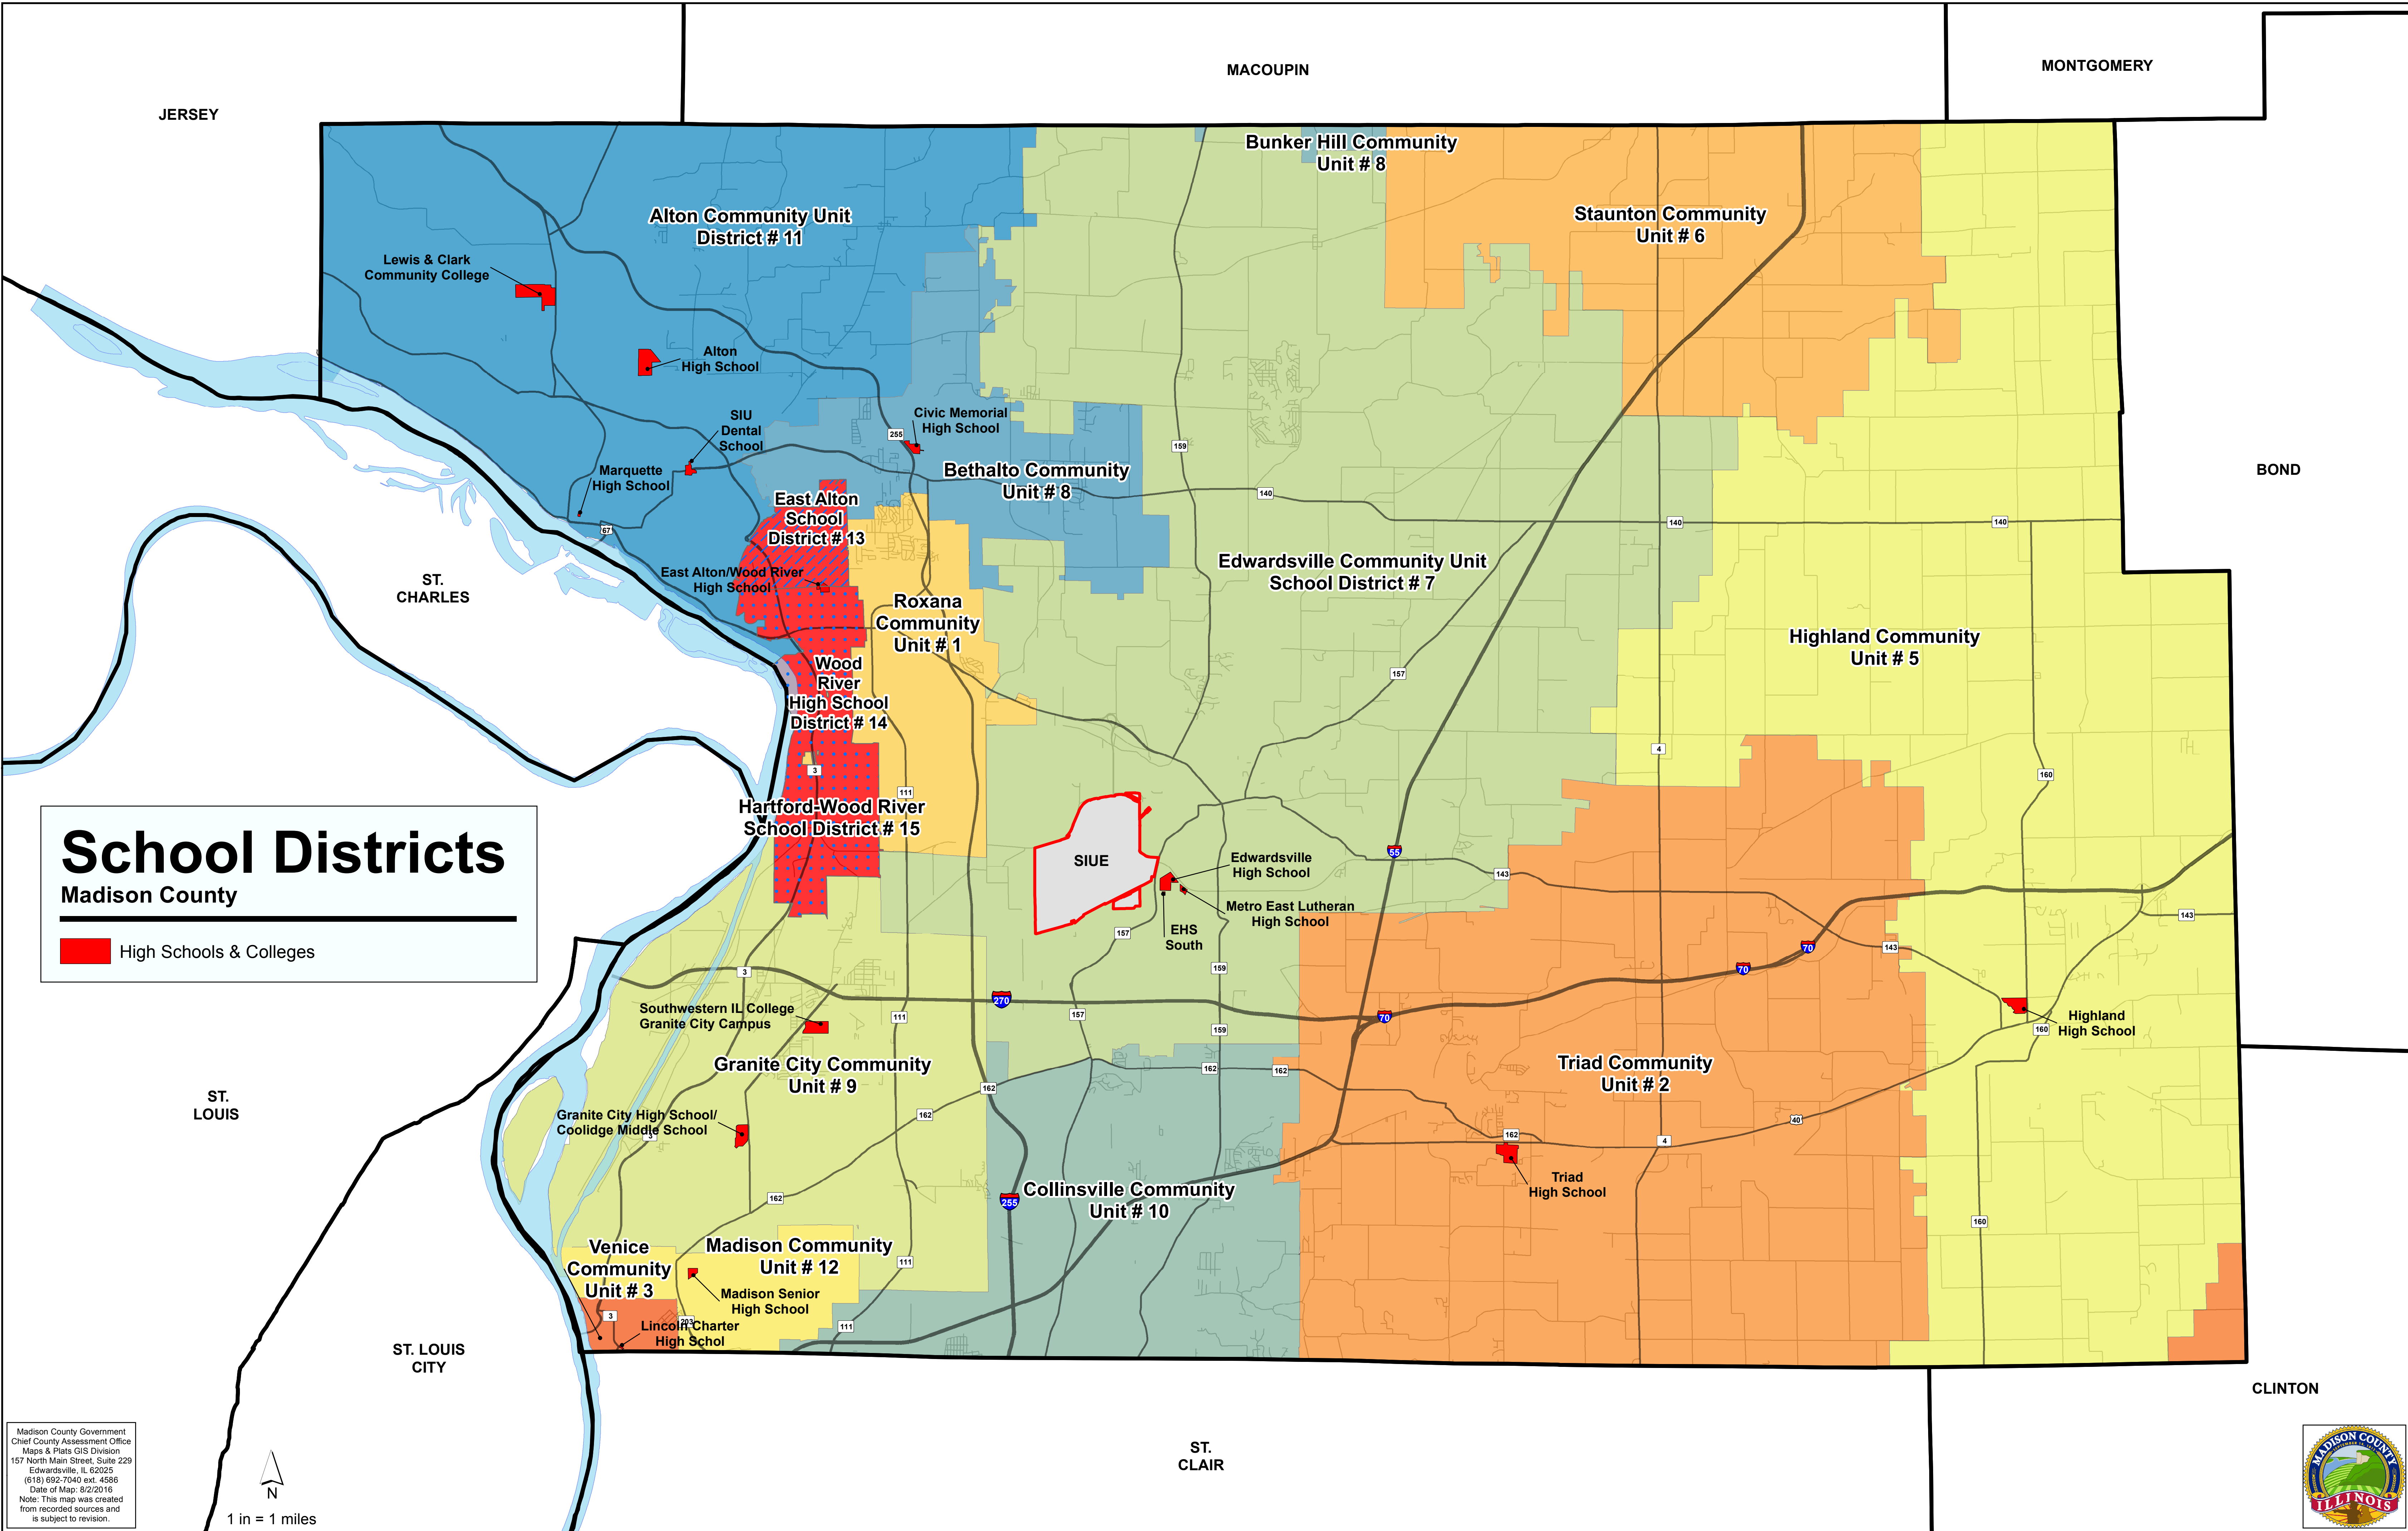

JERSEY

MACOUPIN

MONTGOMERY

School Districts

Madison County

High Schools & Colleges

1 in = 1 miles

CLINTON

ST. CLAIR

ST. LOUIS

ST. LOUIS CITY

BOND