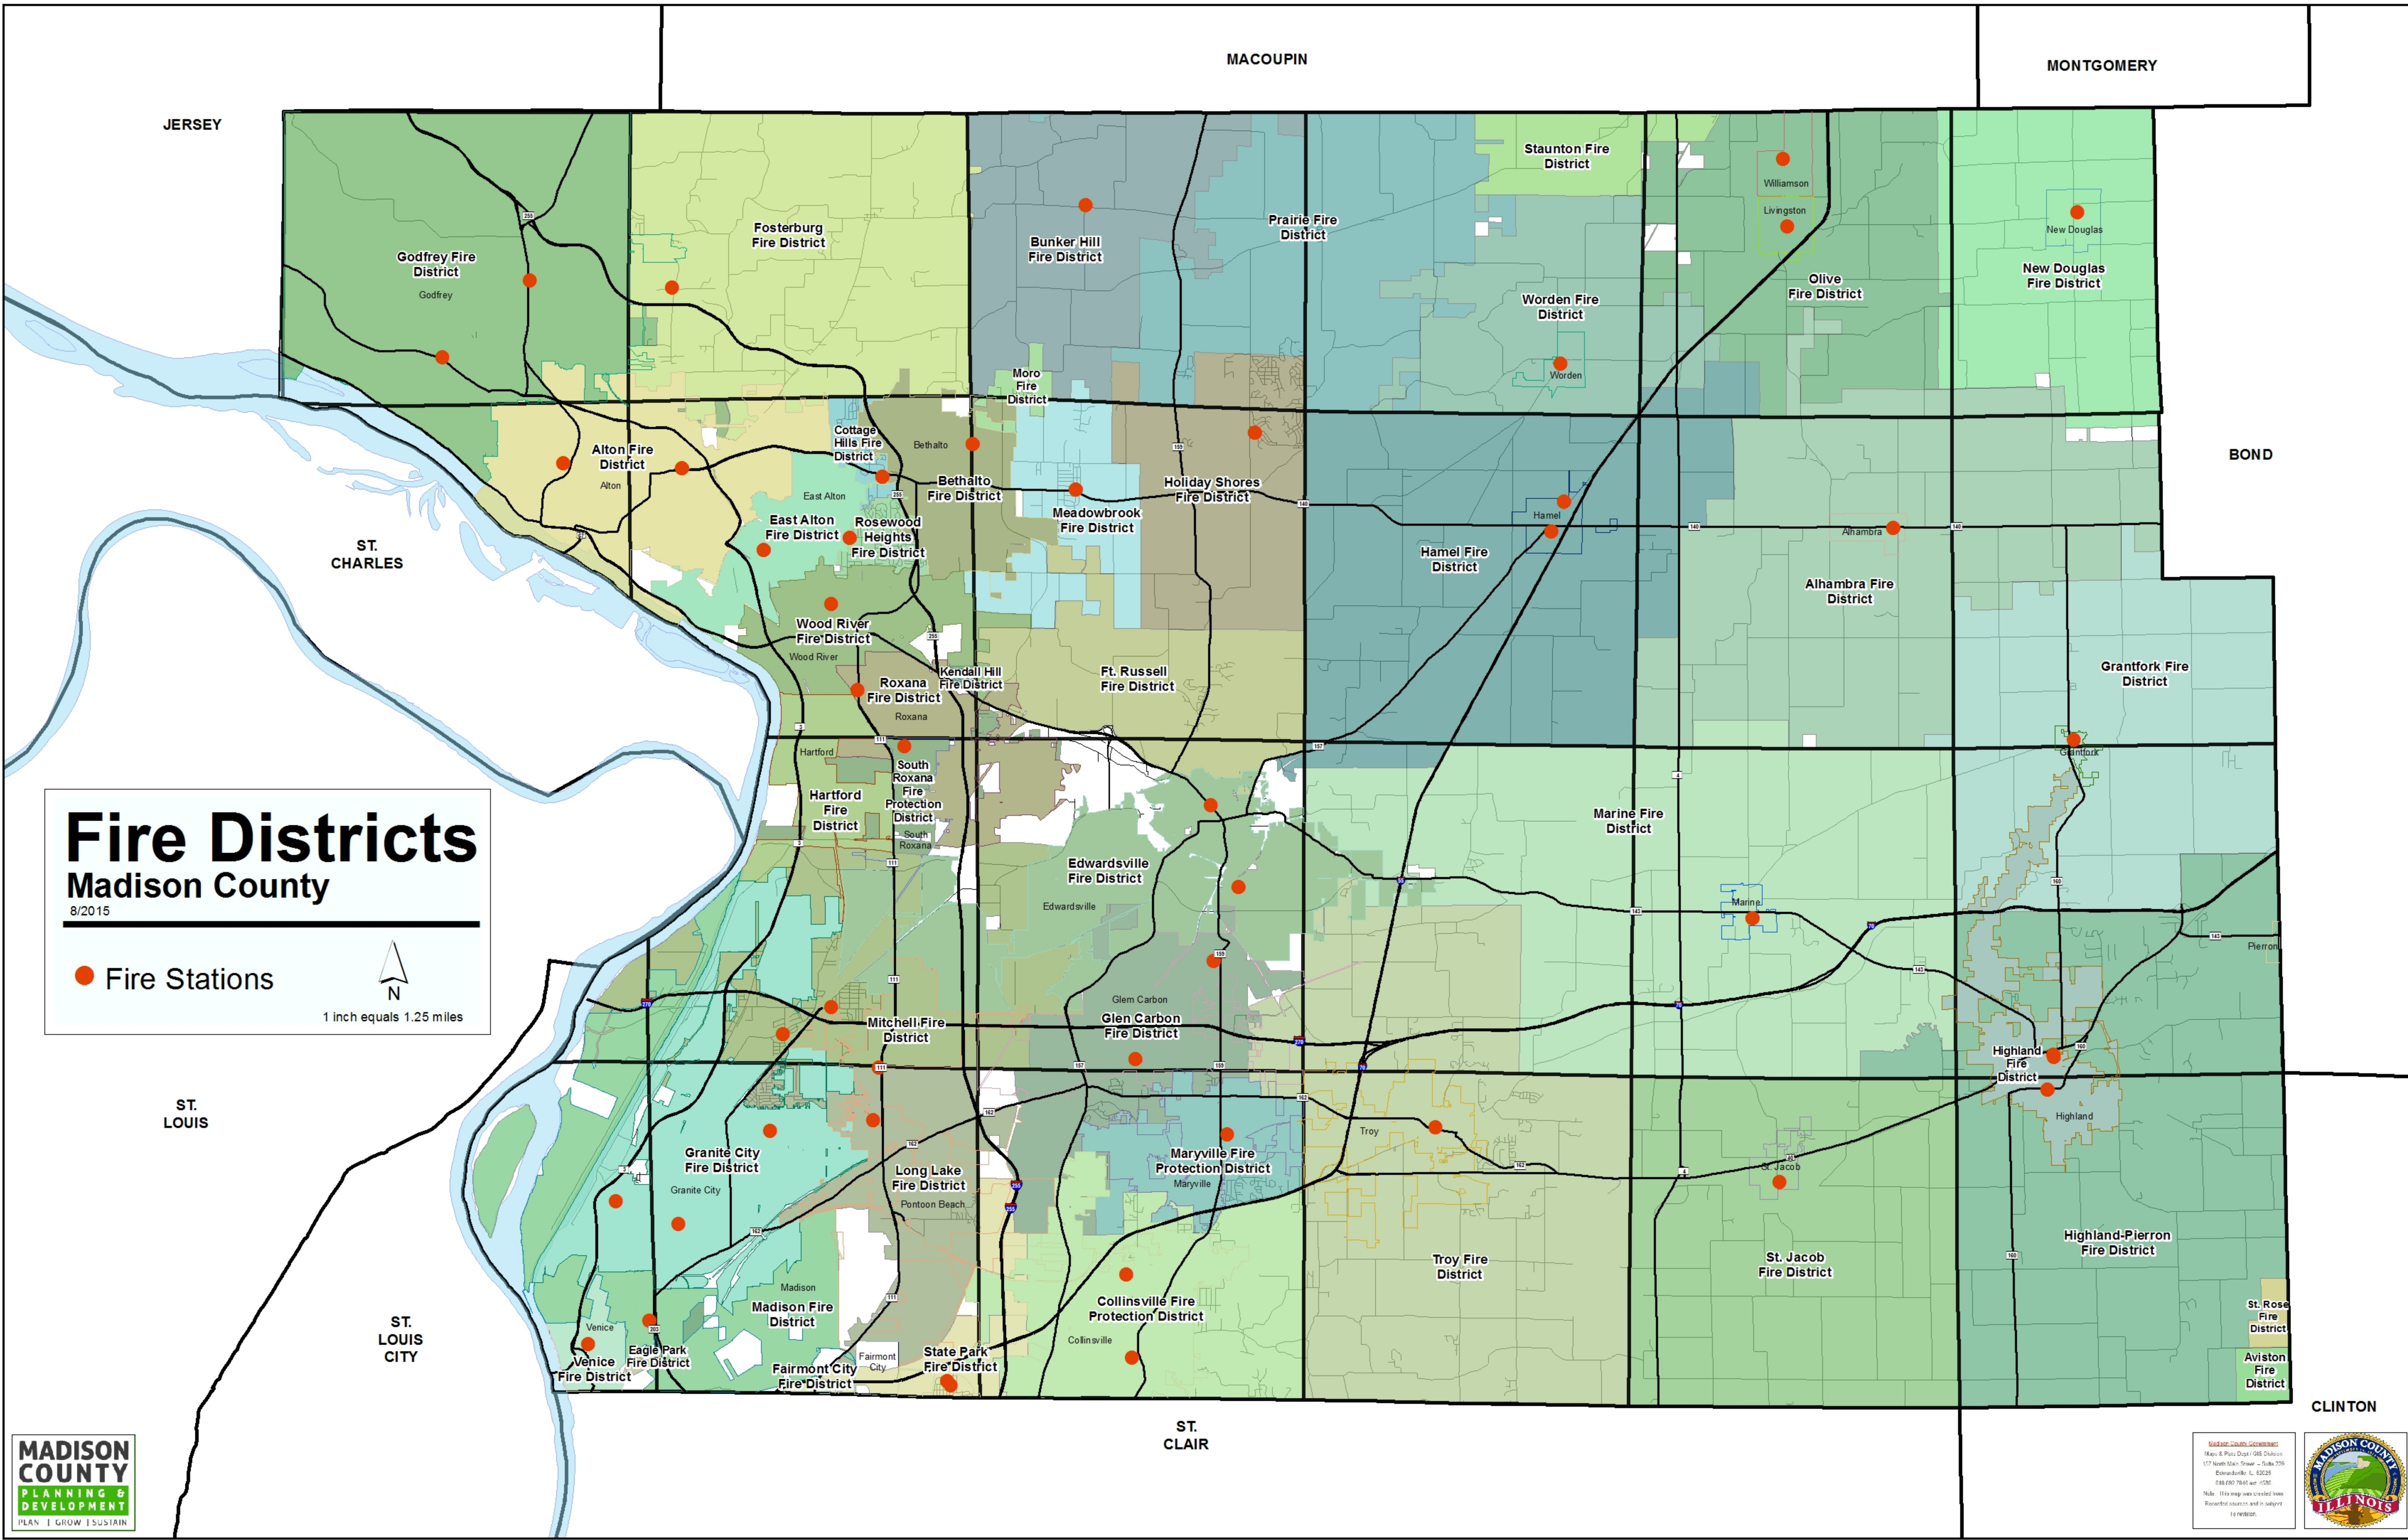

JERSEY

MACOUPIN

MONTGOMERY

BOND

ST. CHARLES

Fire Districts Madison County

8/2015

● Fire Stations

1 inch equals 1.25 miles

ST. LOUIS

ST. LOUIS CITY

ST. CLAIR

CLINTON

- Godfrey Fire District
- Fosterburg Fire District
- Bunker Hill Fire District
- Prairie Fire District
- Stanton Fire District
- Williamson
- Livingston
- Olive Fire District
- New Douglas Fire District
- Alton Fire District
- Cottage Hills Fire District
- Bethalto
- Moro Fire District
- Worden Fire District
- Worden
- Holiday Shores Fire District
- Hamel Fire District
- Hamel
- Alhambra Fire District
- Alhambra
- Grantfork Fire District
- Grantfork
- East Alton Fire District
- Rosewood Heights Fire District
- Meadowbrook Fire District
- Hartford Fire District
- South Roxana Fire Protection District
- South Roxana
- Wood River Fire District
- Kendall Hill Fire District
- Ft. Russell Fire District
- Marine Fire District
- Marina
- Edwardsville Fire District
- Edwardsville
- Glen Carbon Fire District
- Glen Carbon
- Mitchell Fire District
- Highland Fire District
- Highland
- Pierron
- Granite City Fire District
- Granite City
- Long Lake Fire District
- Pontoon Beach
- Maryville Fire Protection District
- Maryville
- Troy Fire District
- Troy
- St. Jacob Fire District
- St. Jacob
- Highland-Pierron Fire District
- St. Rose Fire District
- St. Rose
- Venice Fire District
- Venice
- Eagle Park Fire District
- Fairmont City Fire District
- Fairmont City
- State Park Fire District
- Collinsville Fire Protection District
- Collinsville
- Aviston Fire District
- Aviston