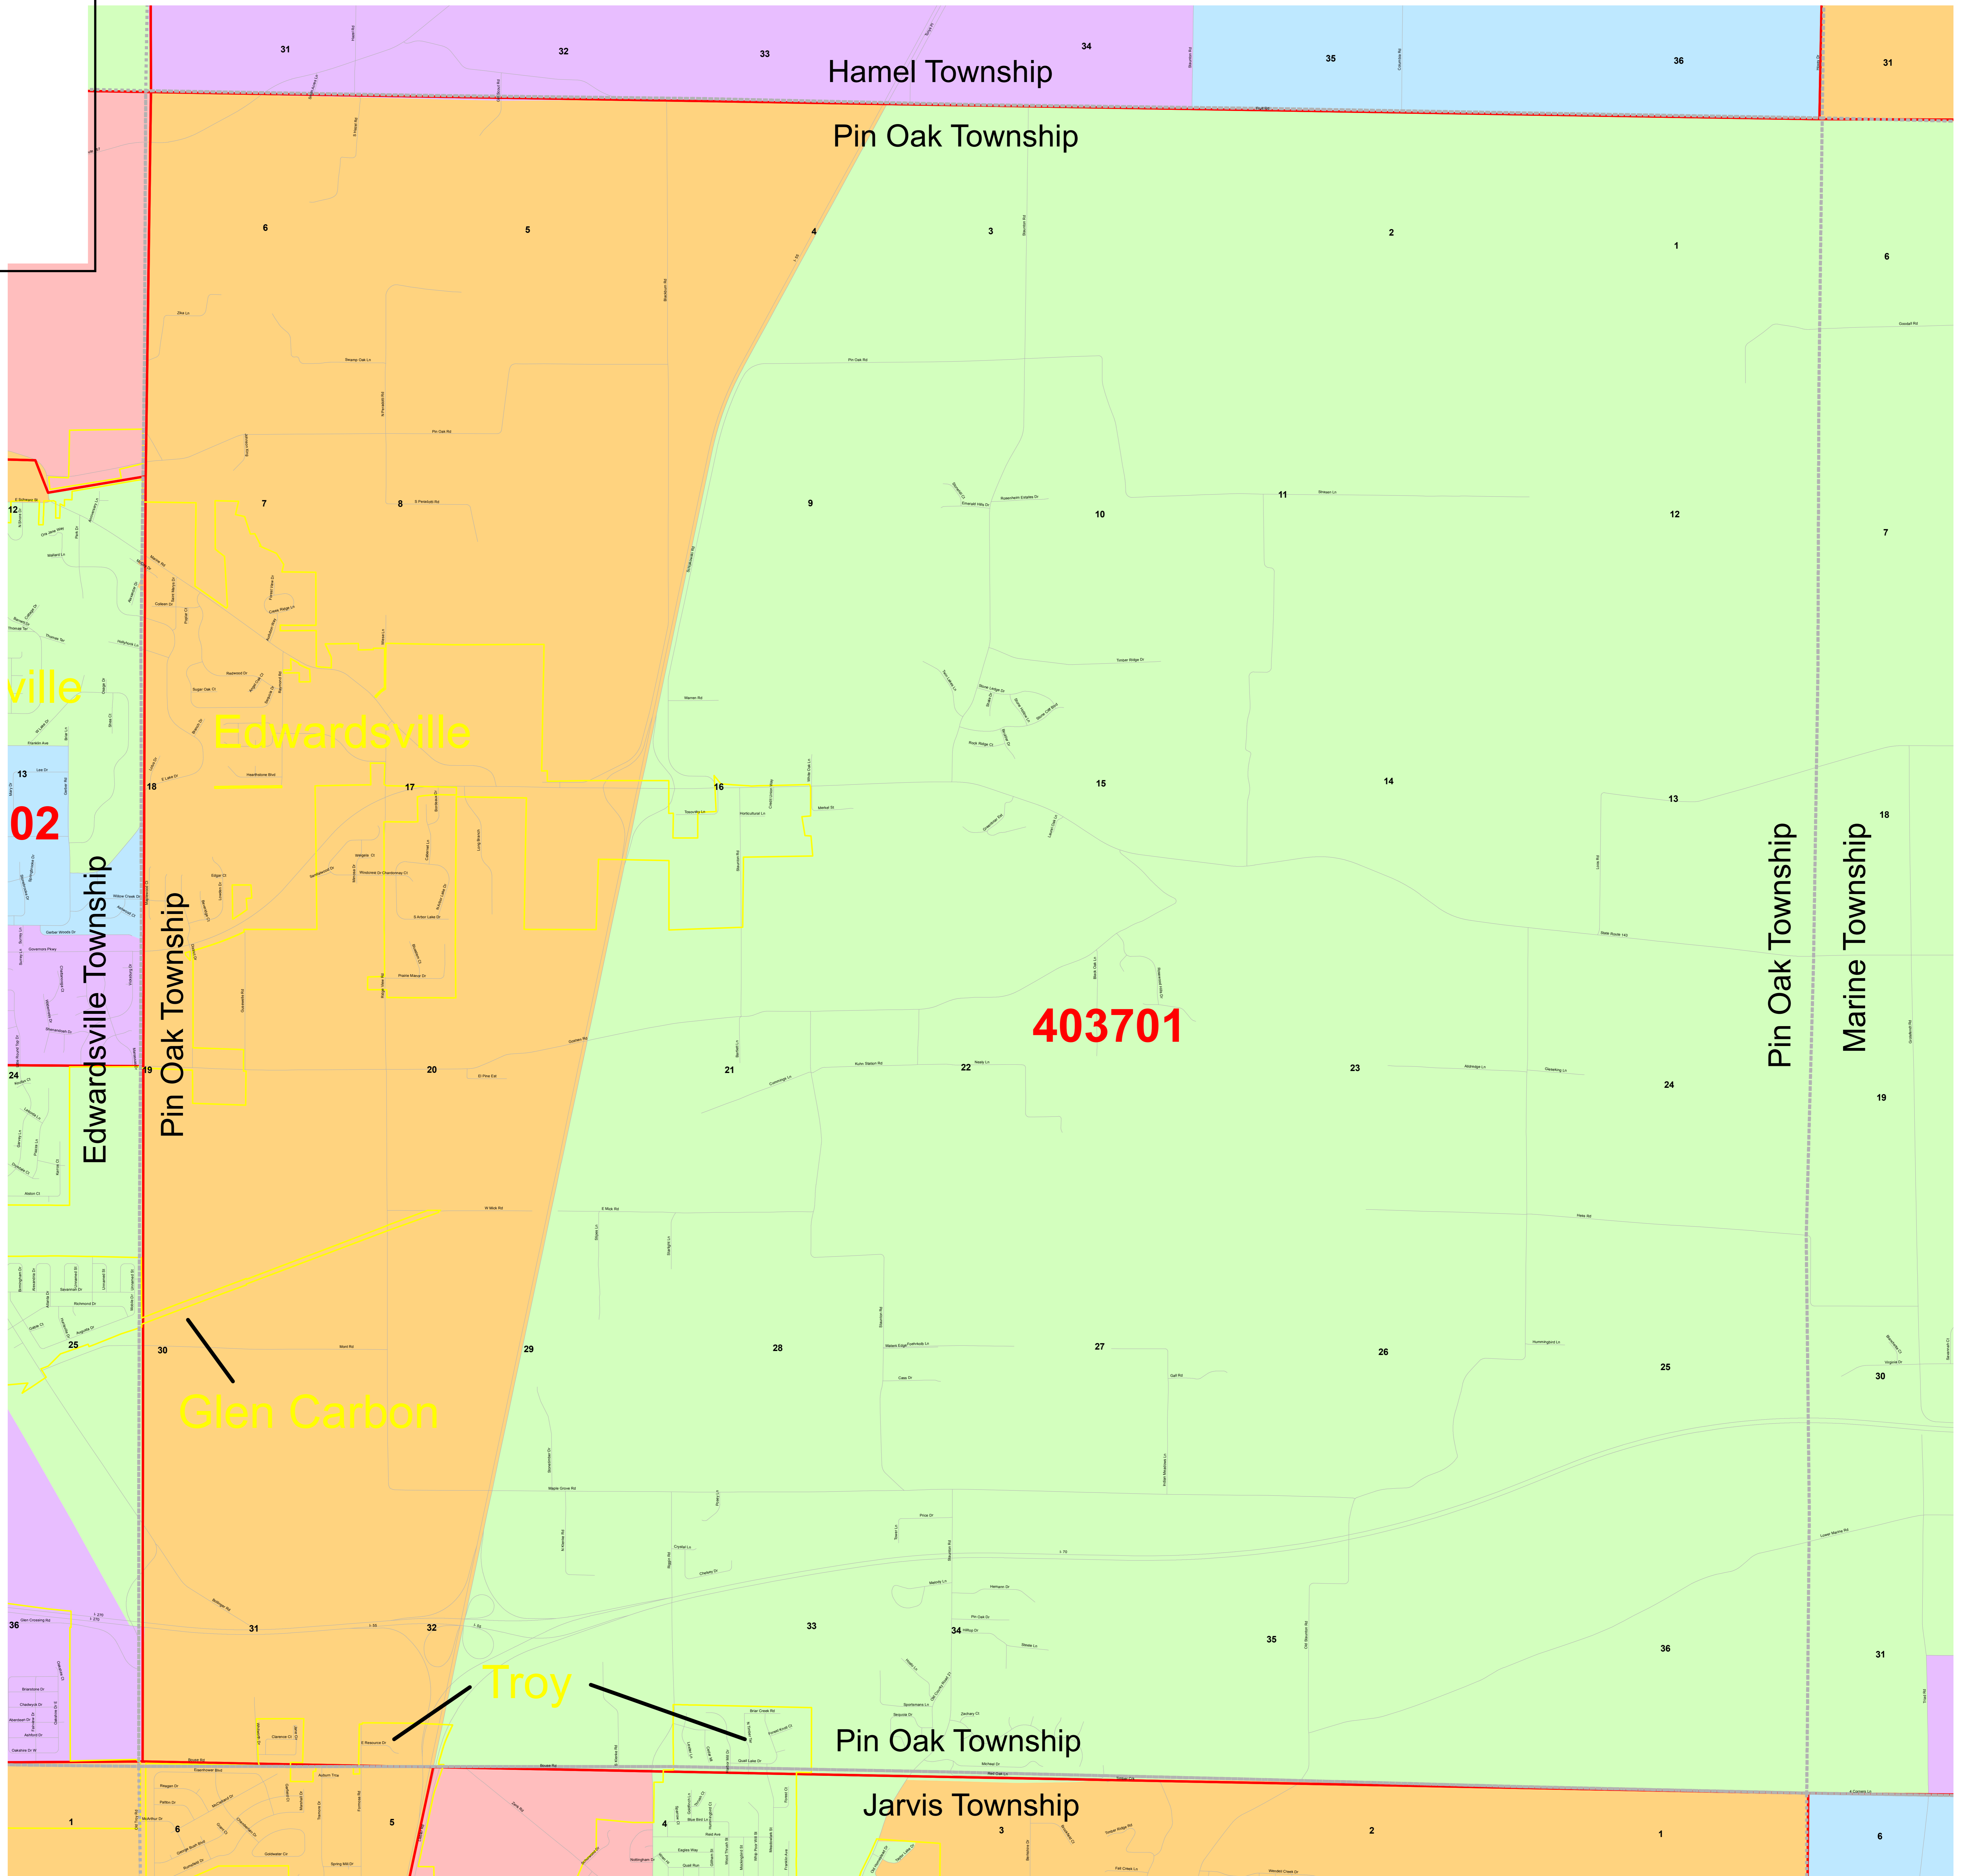

Pin Oak Township

2010 Census Tracts & Block Groups

**Madison County
Community Development**
130 Hillsboro Ave.
Edwardsville, IL 62025
(618) 692-8940

To obtain a copy of this map, please contact Madison County Community Development. Note: This map was created from supplied sources and is subject to revision. Date: August 2014

Key to Map

-  Township Boundary
-  Municipal Boundary
-  Census Tract Boundary
-  51% Low/Moderate Income
-  TIF Districts
-  Streets
-  Block Group 1
-  Block Group 2
-  Block Group 3
-  Block Group 4
-  Block Group 5
-  Block Group 6

1 in = 1,036 feet