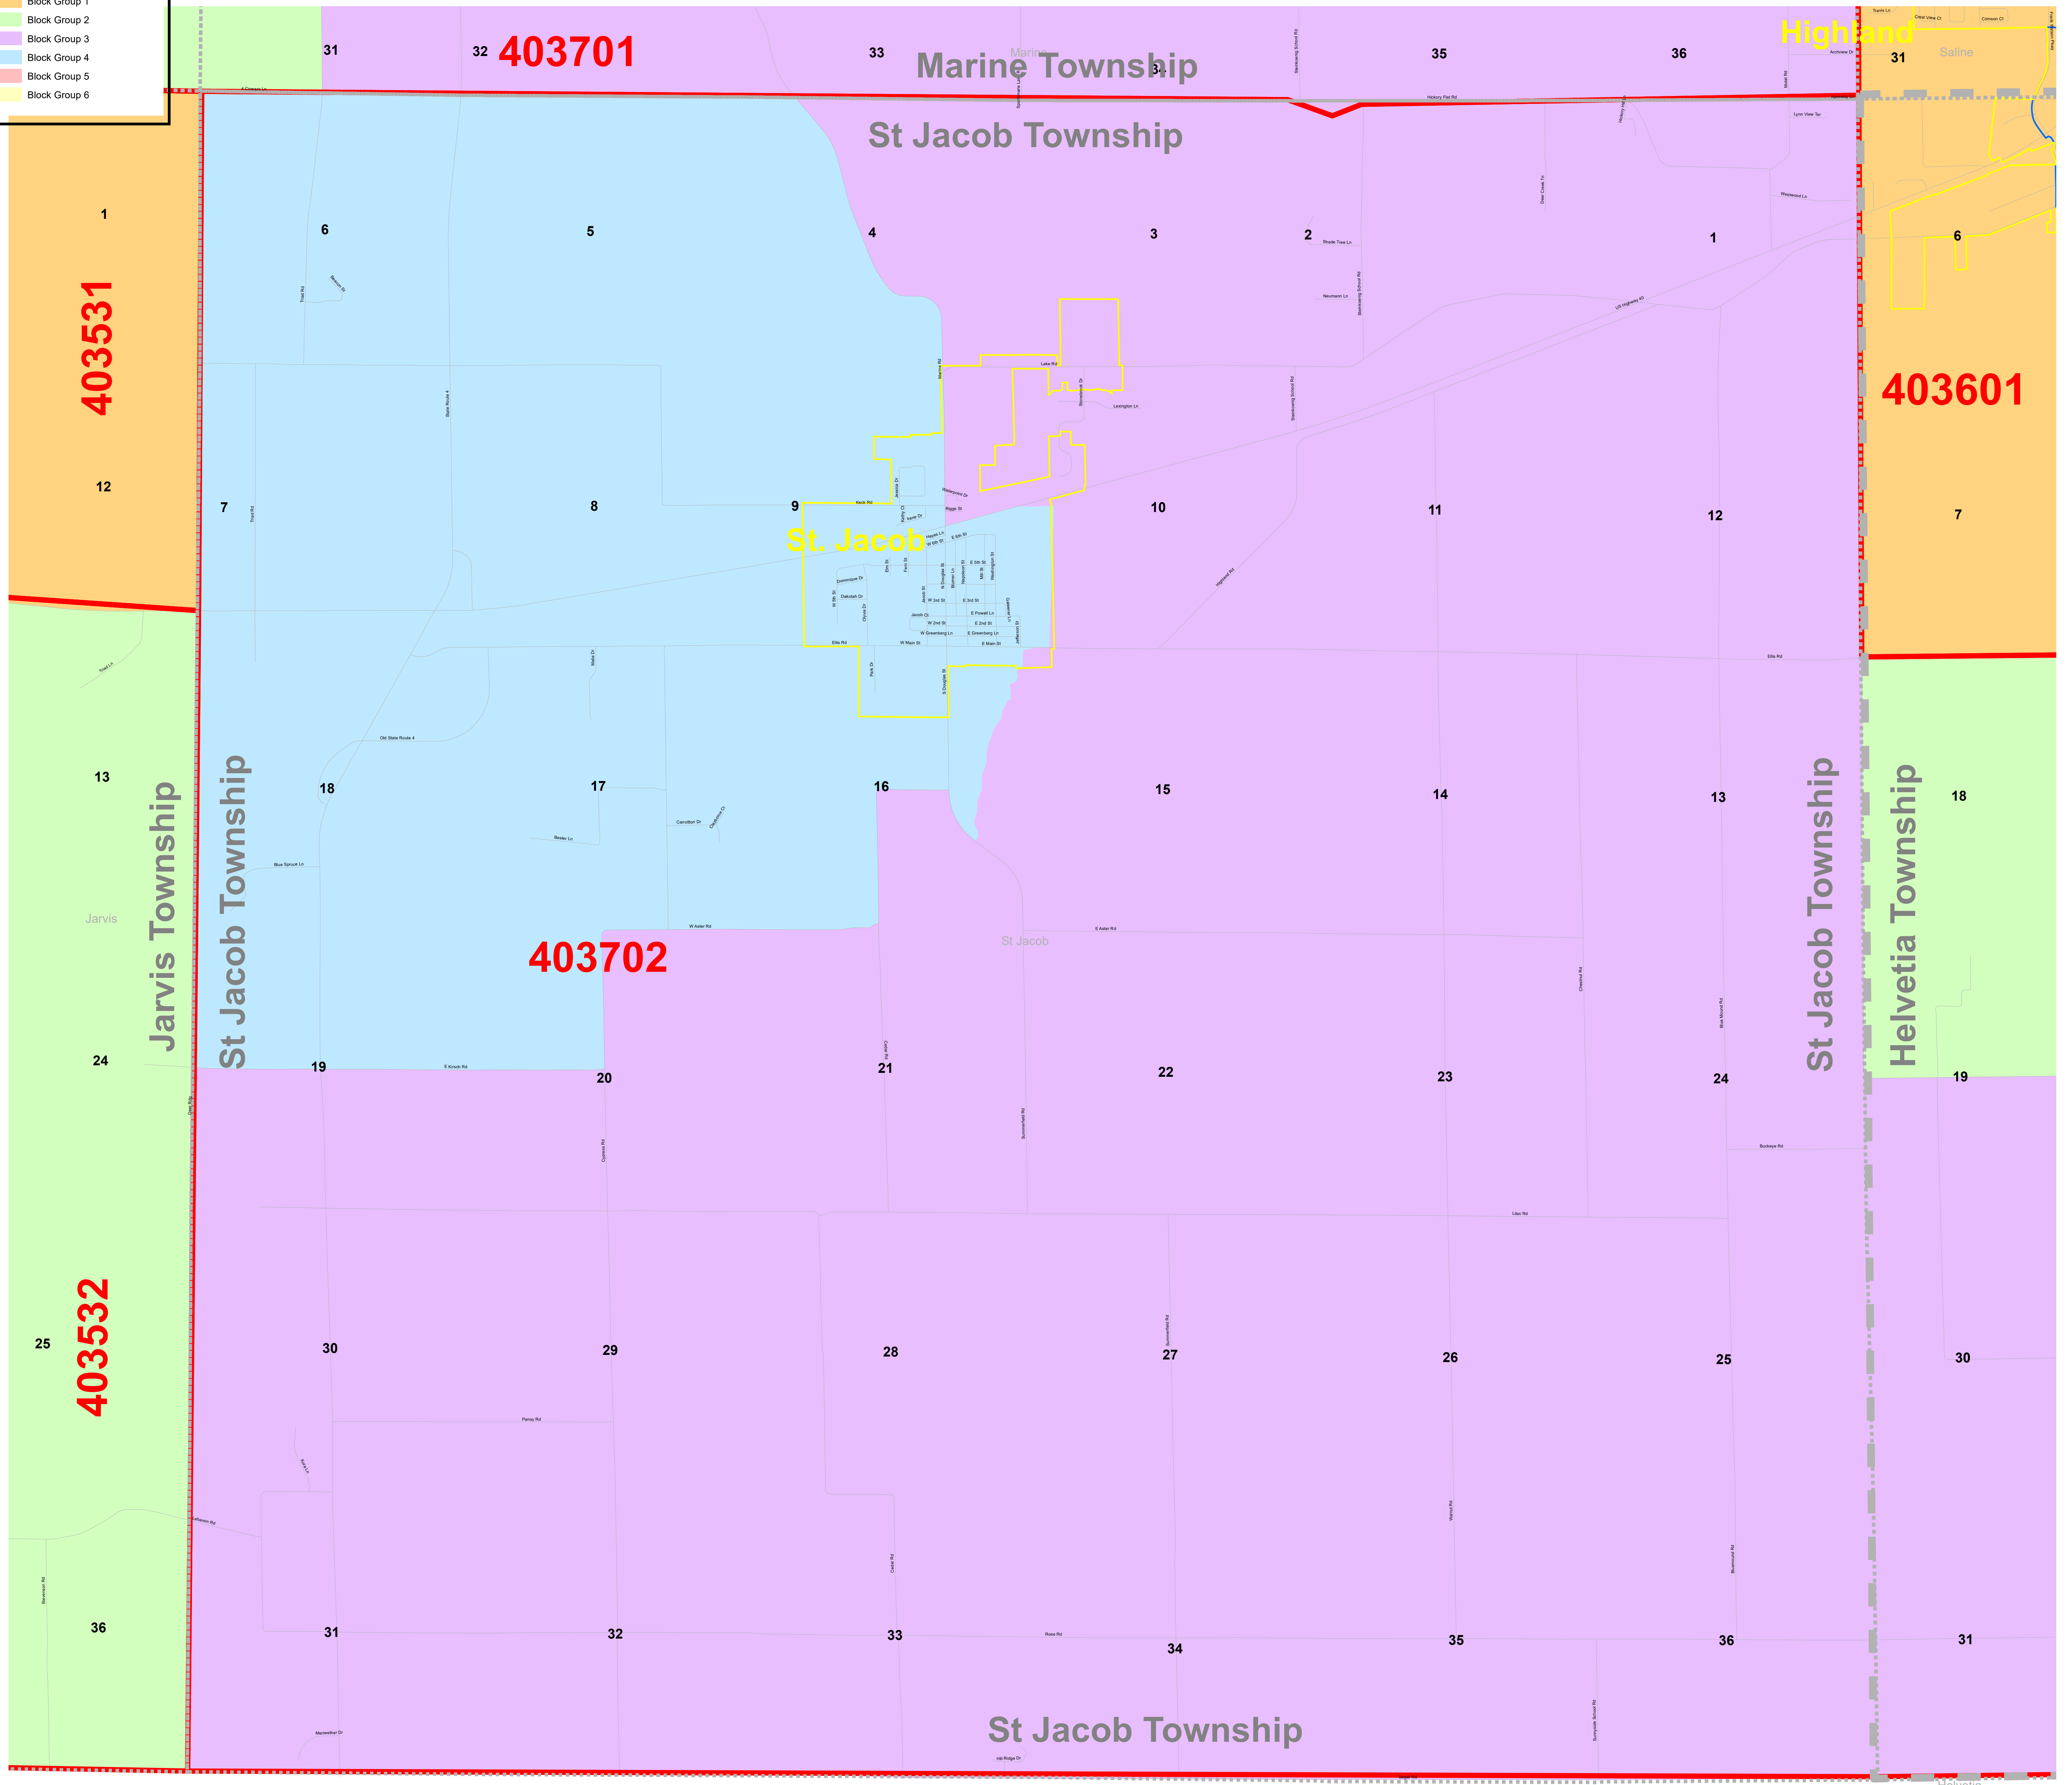

St Jacob Township

2019 Census Tracts & Block Groups

Key to Map

- Township Boundary
- Municipal Boundary
- Census Tract Boundary
- 51% Low/Moderate Income
- TIF Districts
- Streets

- Block Group 1
- Block Group 2
- Block Group 3
- Block Group 4
- Block Group 5
- Block Group 6

1 in = 1,189 feet