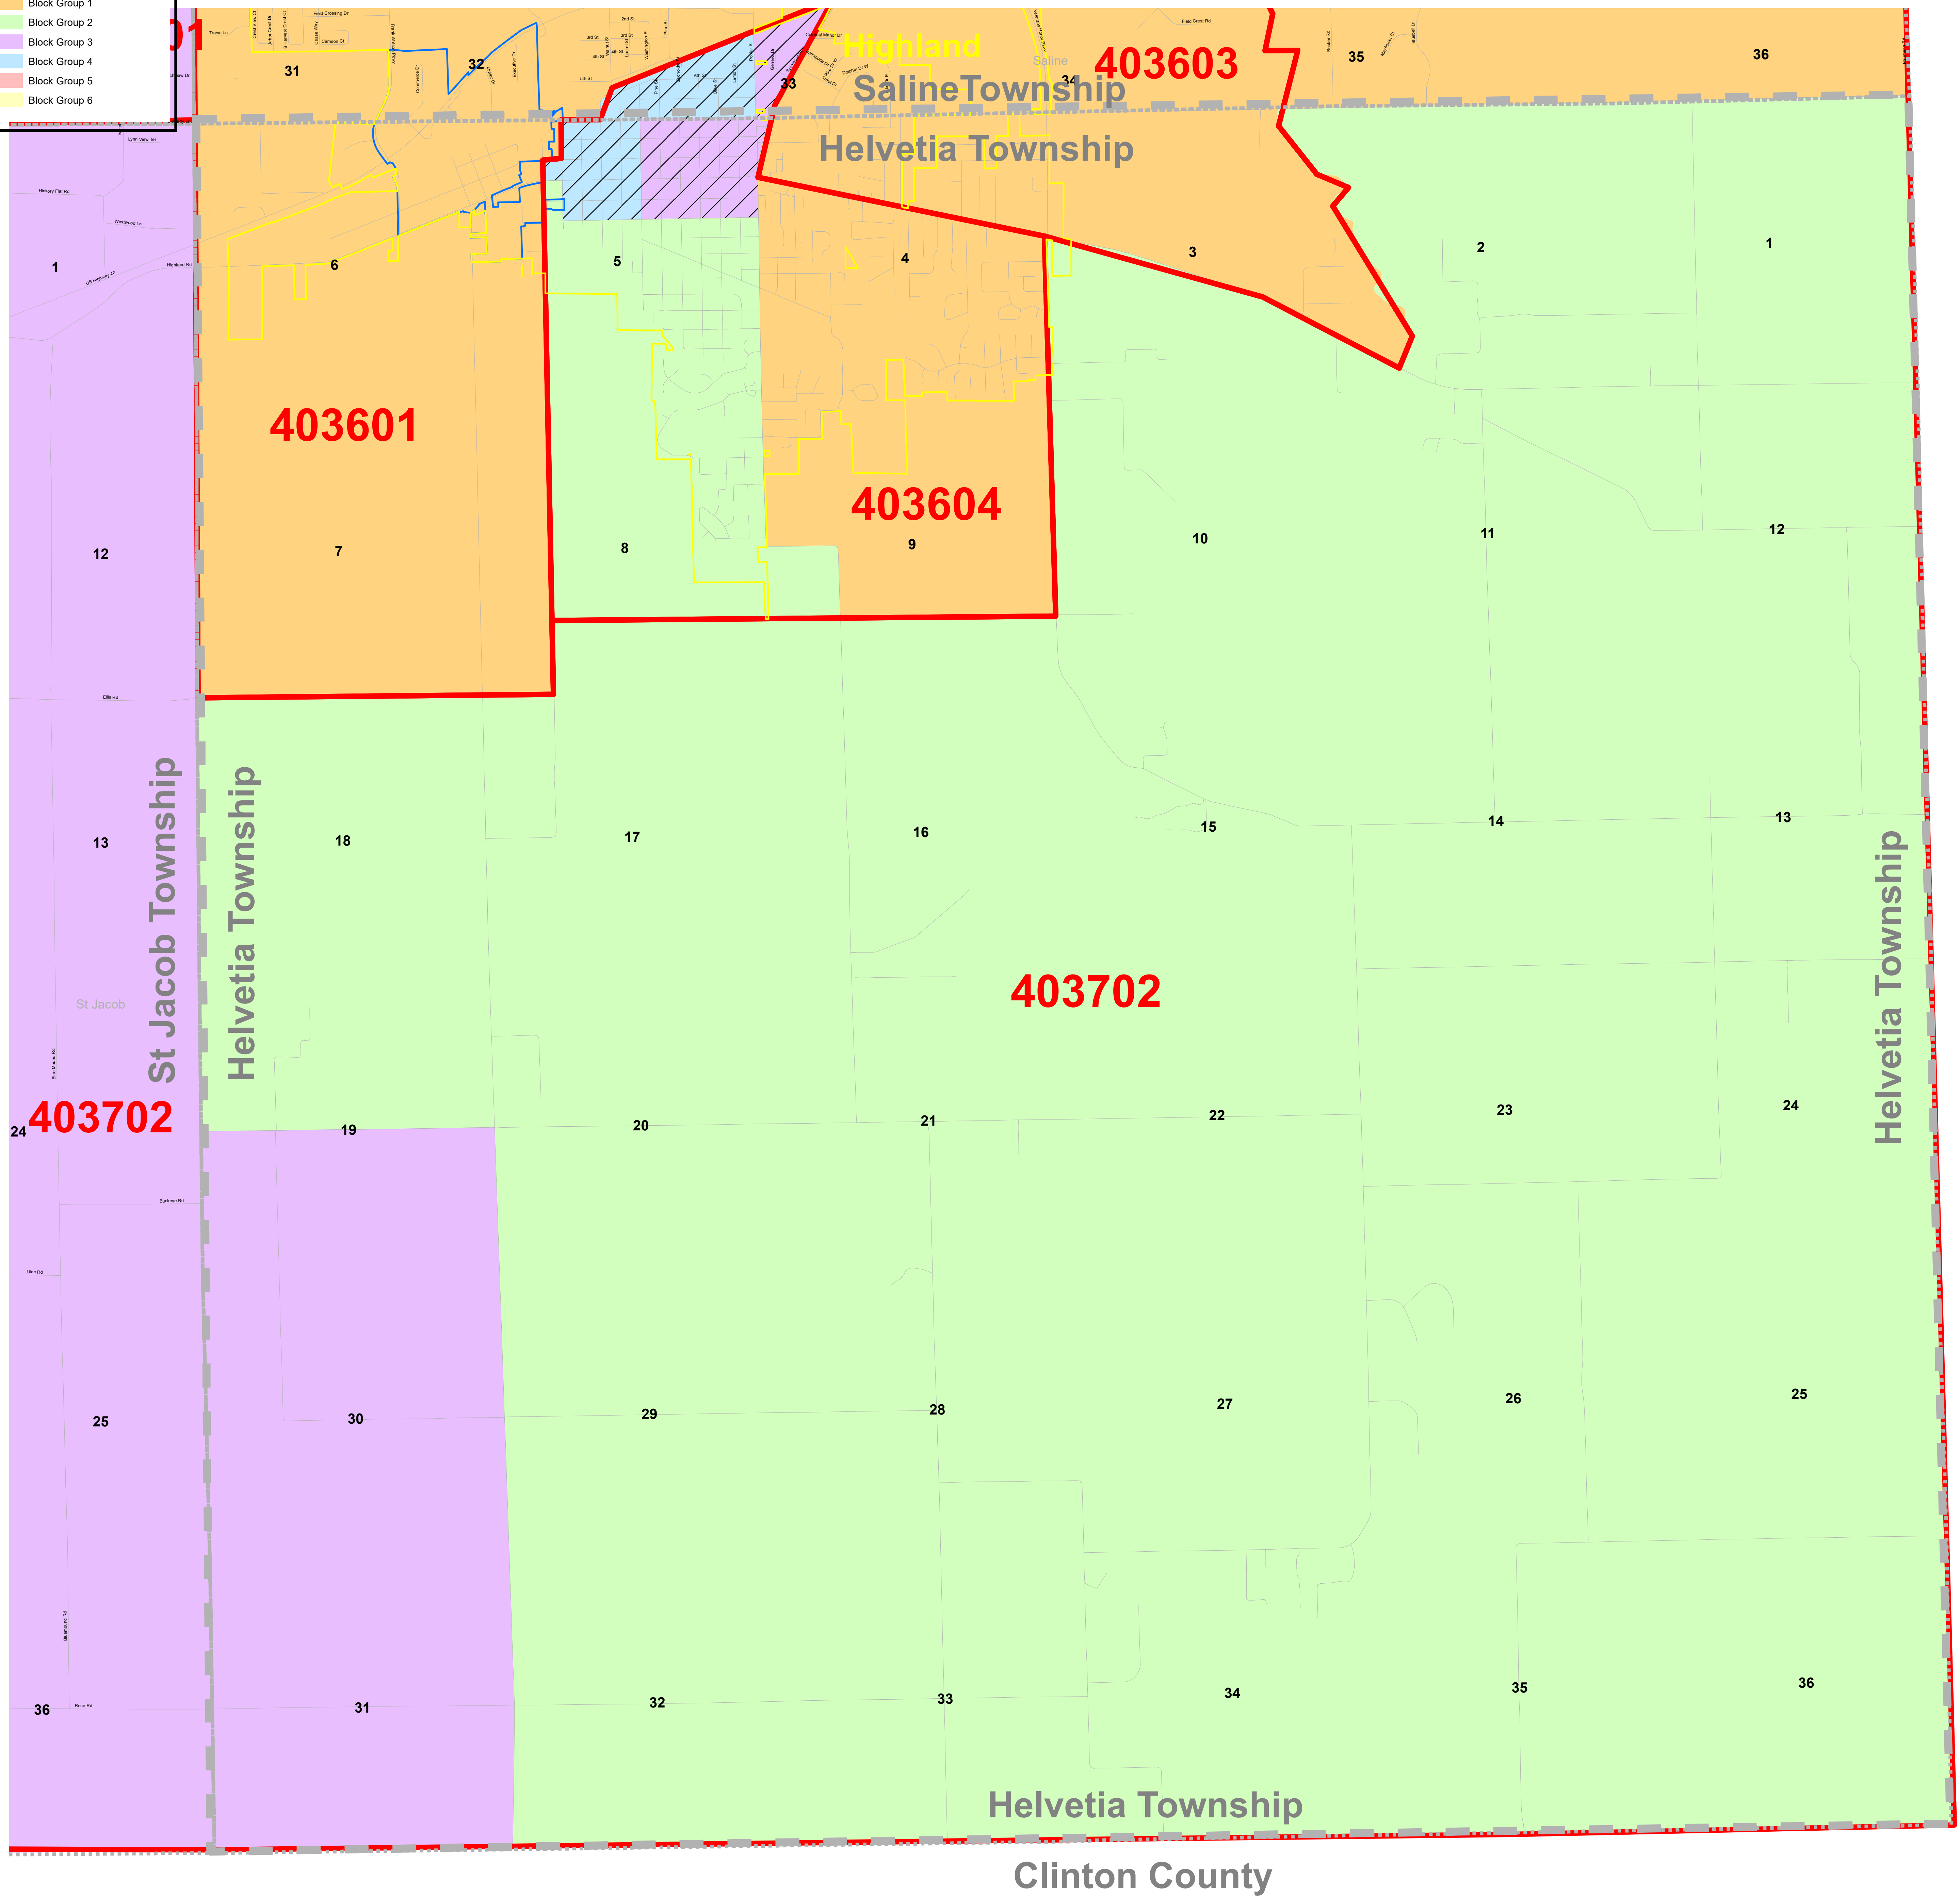

Helvetia Township 2019 Census Tracts & Block Groups

Key to Map

- Township Boundary
- Municipal Boundary
- Census Tract Boundary
- 51% Low/Moderate Income
- TIF Districts
- Streets

- Block Group 1
- Block Group 2
- Block Group 3
- Block Group 4
- Block Group 5
- Block Group 6

1 in = 1,201 feet