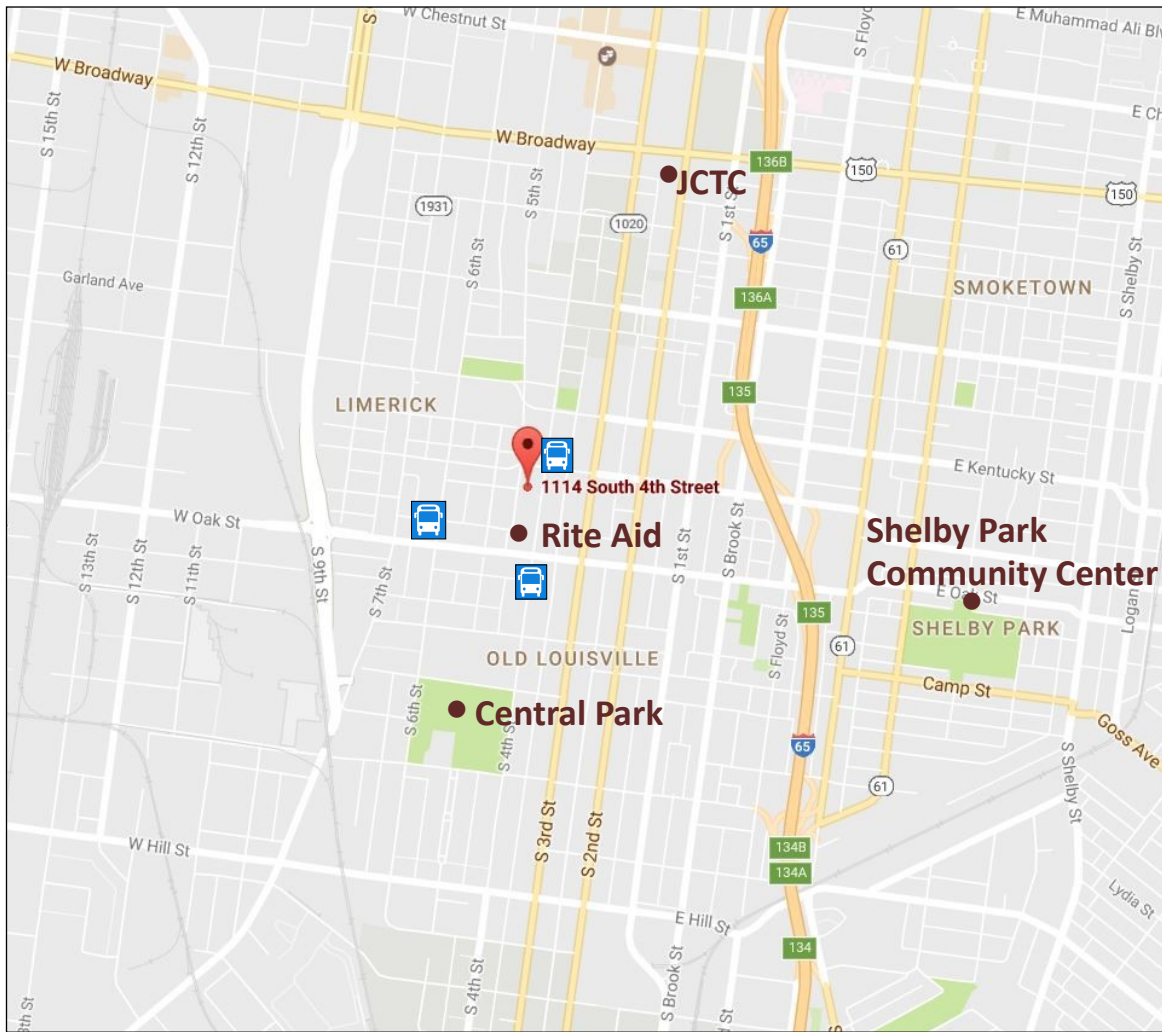

## Area Schools

Elementary Cluster:

| Engelhard Elementary |           |              |
|----------------------|-----------|--------------|
| Bloom                | Hawthorne | St. Matthews |
| Wheatley             | Maupin    |              |

Middle School: Highland

High School: Ballard

Management Office:

1114 S. 4th Street  
(502) 569-3759

St. Catherine Ct. includes 15 floors and is located just a block from a Family Dollar, Rite Aid and a variety of restaurants. Green space and outdoor seating is located just outside the building and TARC busline 4 has a stop at the corner of the property.

## Neighborhood Re- sources

- Jefferson Community & technical College, 200 W Broadway.
- Rite Aid, 409 W Oak St.
- Central Park, 1340 S 4th St.
- Shelby Park Community Center, 600 E Oak St.

04—Fourth Street.

06—Sixth Street.

25—Oak— Westport Crosstown.

63—Crums Lane.