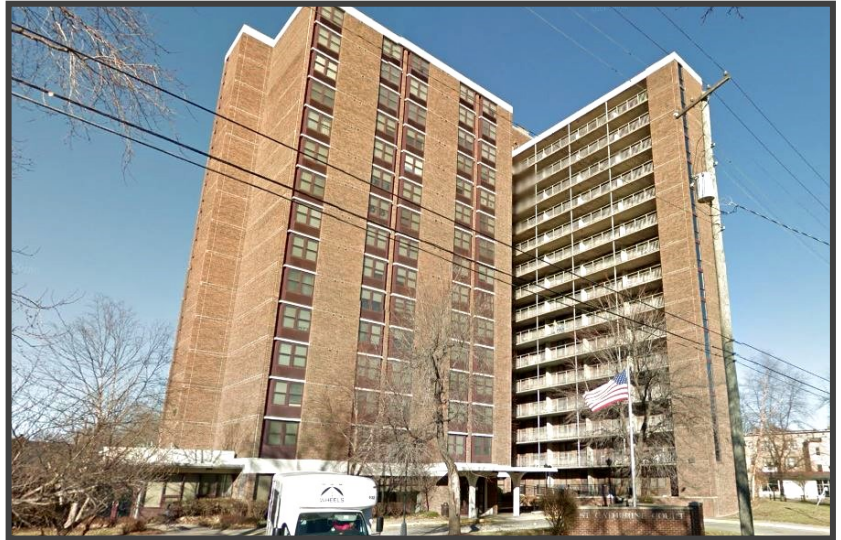

# St. Catherine Court

1114 South 4th Street, Louisville, KY 40203

Middle School: Highland

High School: Ballard

Management Office:

1114 S. 4th Street  
(502) 569-3759

St. Catherine Ct. includes 15 floors and is located just a block from a Family Dollar, Rite Aid and a variety of restaurants. Green space and outdoor seating is located just outside the building and TARC busline 4 has a stop at the corner of the property.