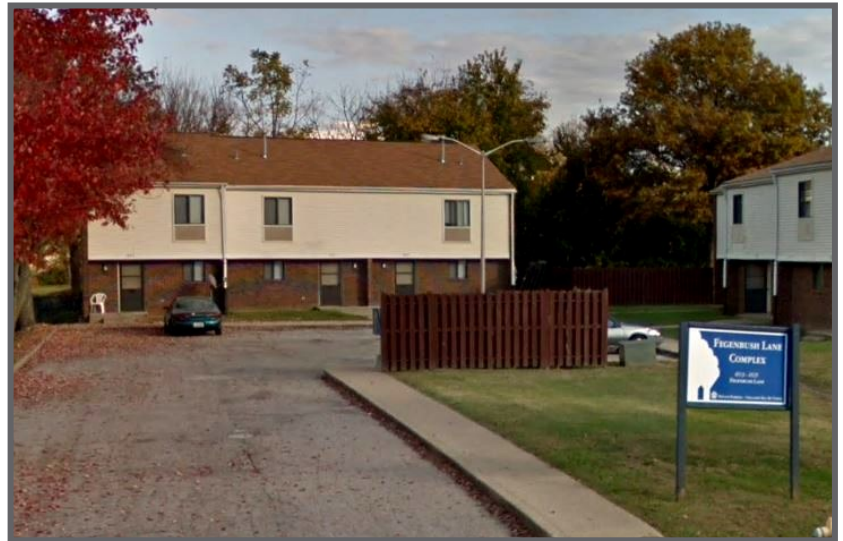

Fegenbush Lane

4513-4525 Fegenbush Lane, Louisville, KY 40228

Amenities

- Patios
- Washer & Dryer Hook-ups
- Private Entrances
- Picnic Area
- Central Air
- Appliances

Unit Mix

Unit Size	# of Units
2 Bedroom	3
3 Bedroom	4
Total Units	7

Area Schools

Elementary Cluster:

Resides School: Fern Creek

Alex R Kennedy	Bates	Farmer
Jeffersontown	Watterson	Wheeler

Middle School: Newburg

High School: Fern Creek

Management Office:

4513- 4525 Fegenbush Lane
(502) 569-6626

Fegenbush Lane Complex is located off Fegenbush Lane near Bardstown Road. The site is nearby a variety of restaurants, an Aldi's grocery store, Family Dollar, the Southeast YMCA, and a health care clinic. These townhouse size units are located directly next to Rest Haven Memorial Cemetery, offering paved, tree-lined trails for walking.