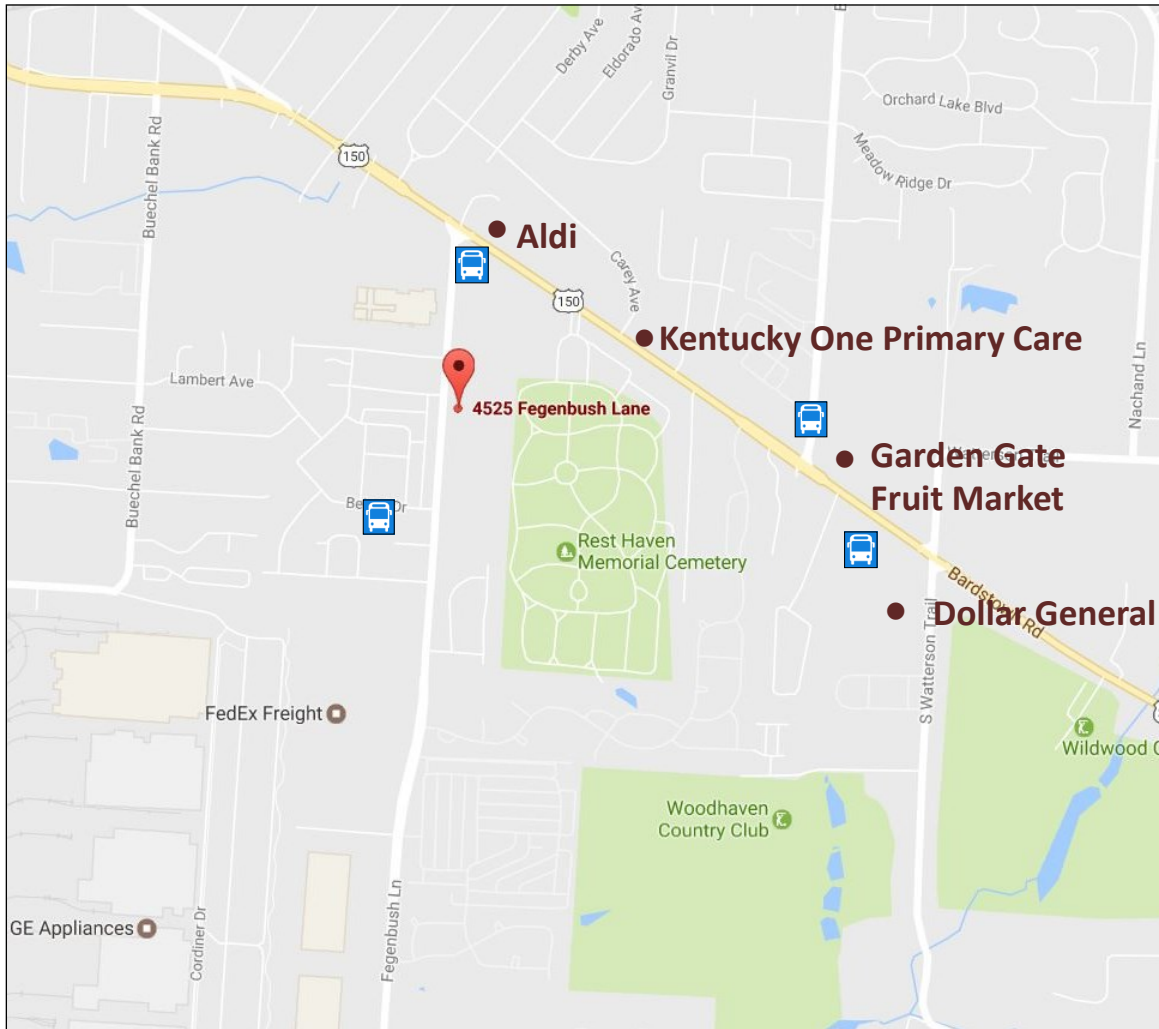

Area Schools

Elementary Cluster:

Resides School: Fern Creek

Alex R Kennedy	Bates	Farmer
Jeffersontown	Watterson	Wheeler

Middle School: Newburg

High School: Fern Creek

Management Office:

4513- 4525 Fegenbush Lane
(502) 569-6626

Fegenbush Lane Complex is located off Fegenbush Lane near Bardstown Road. The site is nearby a variety of restaurants, an Aldi's grocery store, Family Dollar, the Southeast YMCA, and a health care clinic. These townhouse size units are located directly next to Rest Haven Memorial Cemetery, offering paved, tree-lined trails for walking.

Neighborhood Resources

- **Aldi grocery store, 4301 Bardstown Rd.**
- **Kentucky One Primary Care, 4423 Bardstown Rd.**
- **Garden Gate Fruit Market, 4411 Breckenridge Ln.**
- **Dollar General, 4744 Bardstown Rd.**

TARC Services

- 17– Bardstown Road**
- 23– Broadway**
- 62– Breckenridge– Shepherdsville**