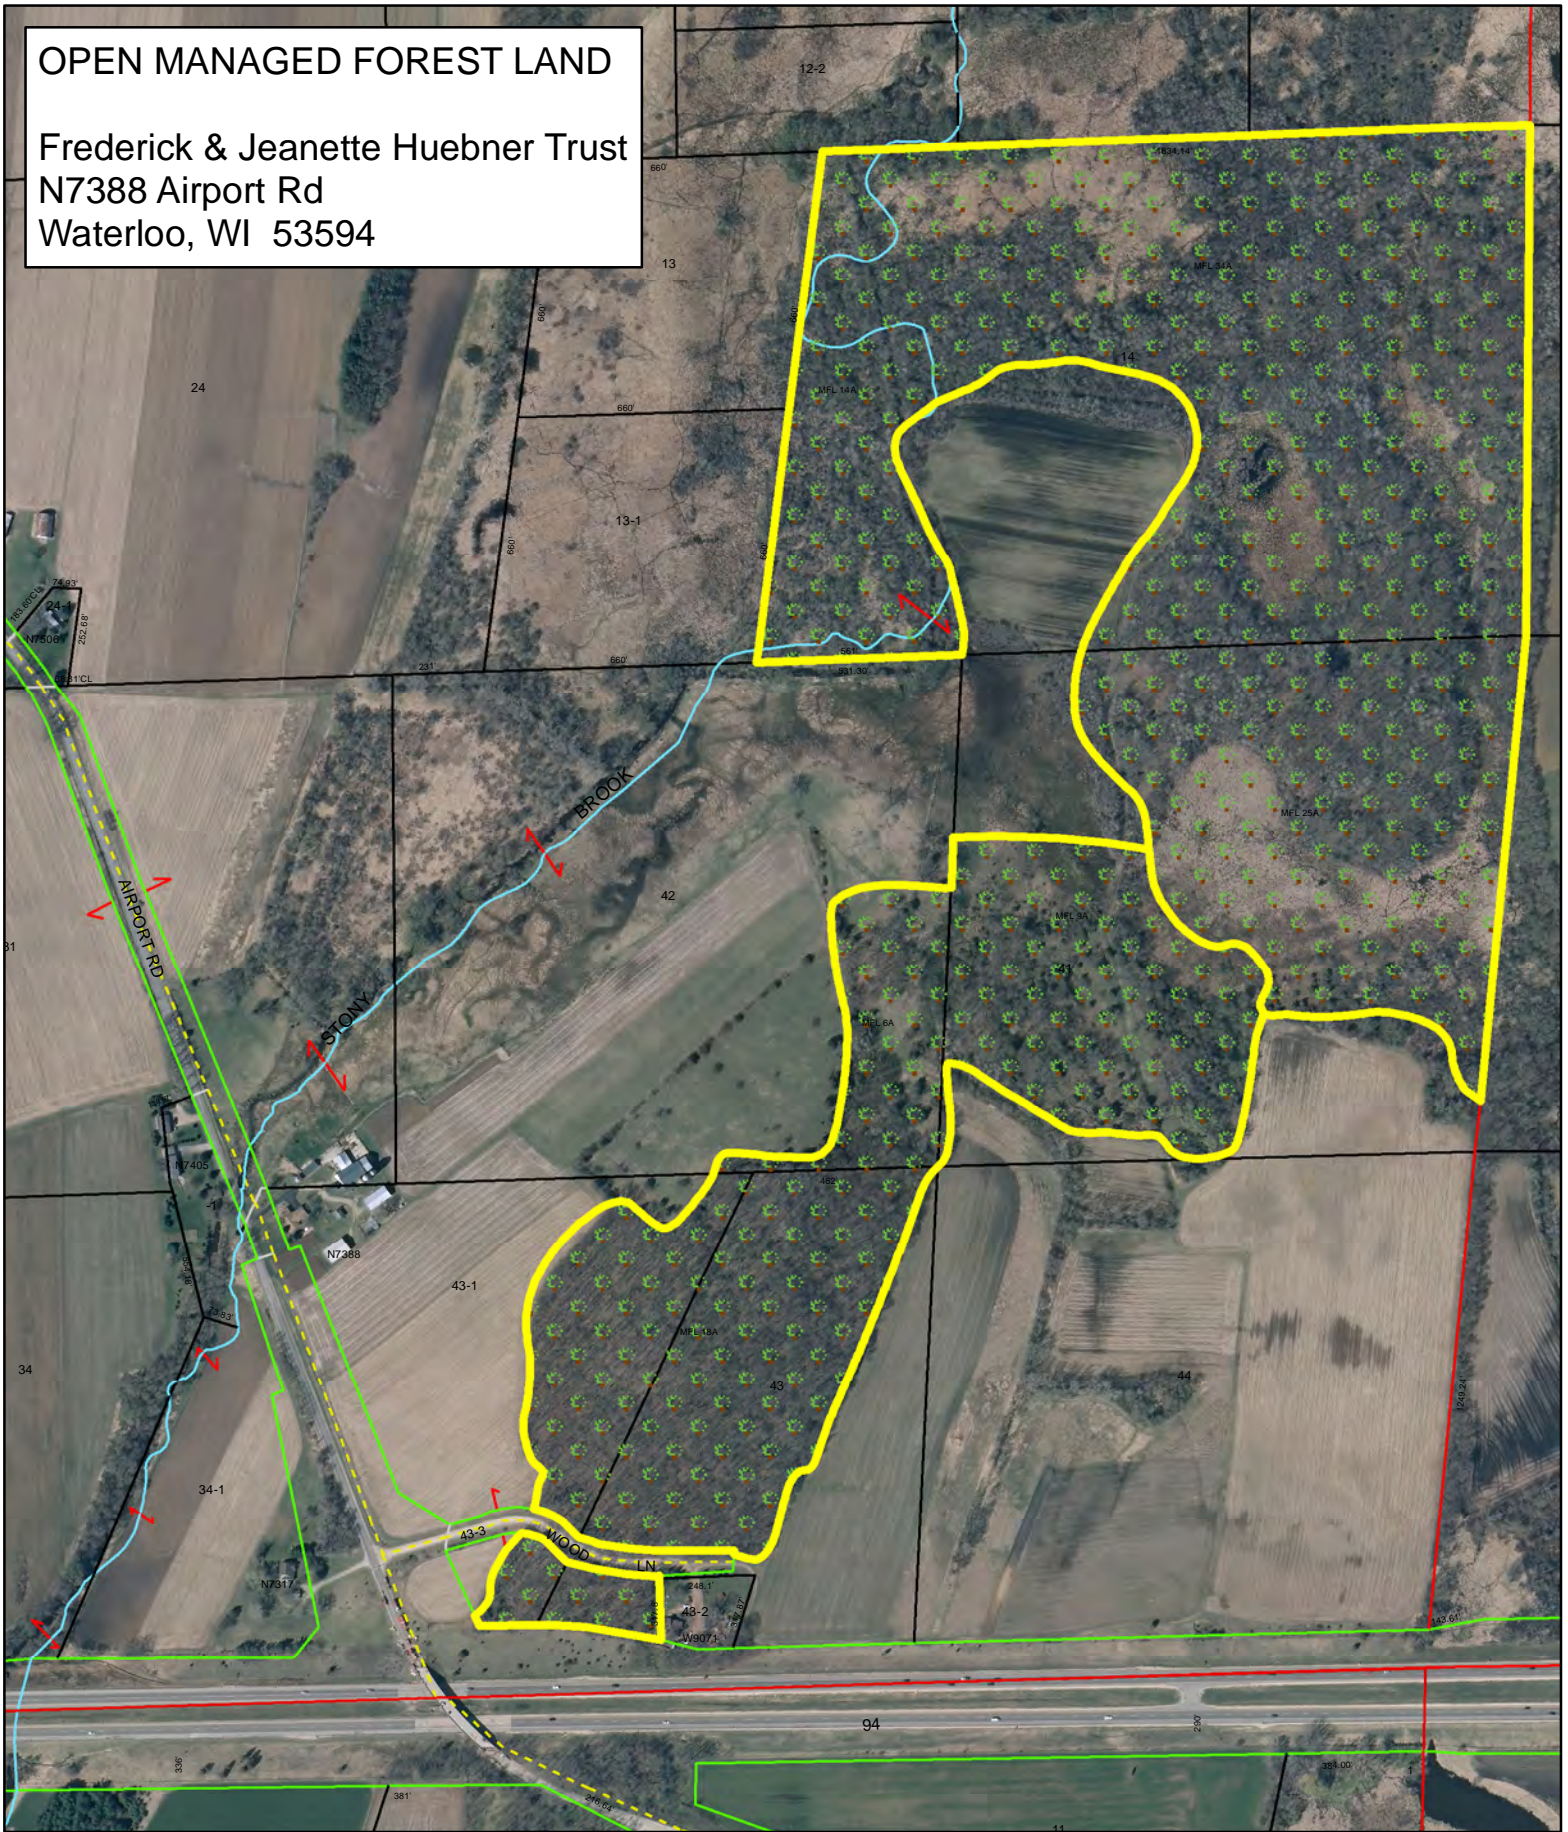

OPEN MANAGED FOREST LAND

Frederick & Jeanette Huebner Trust
N7388 Airport Rd
Waterloo, WI 53594

Key

Managed Forest Land

-  CLOSED
-  OPEN