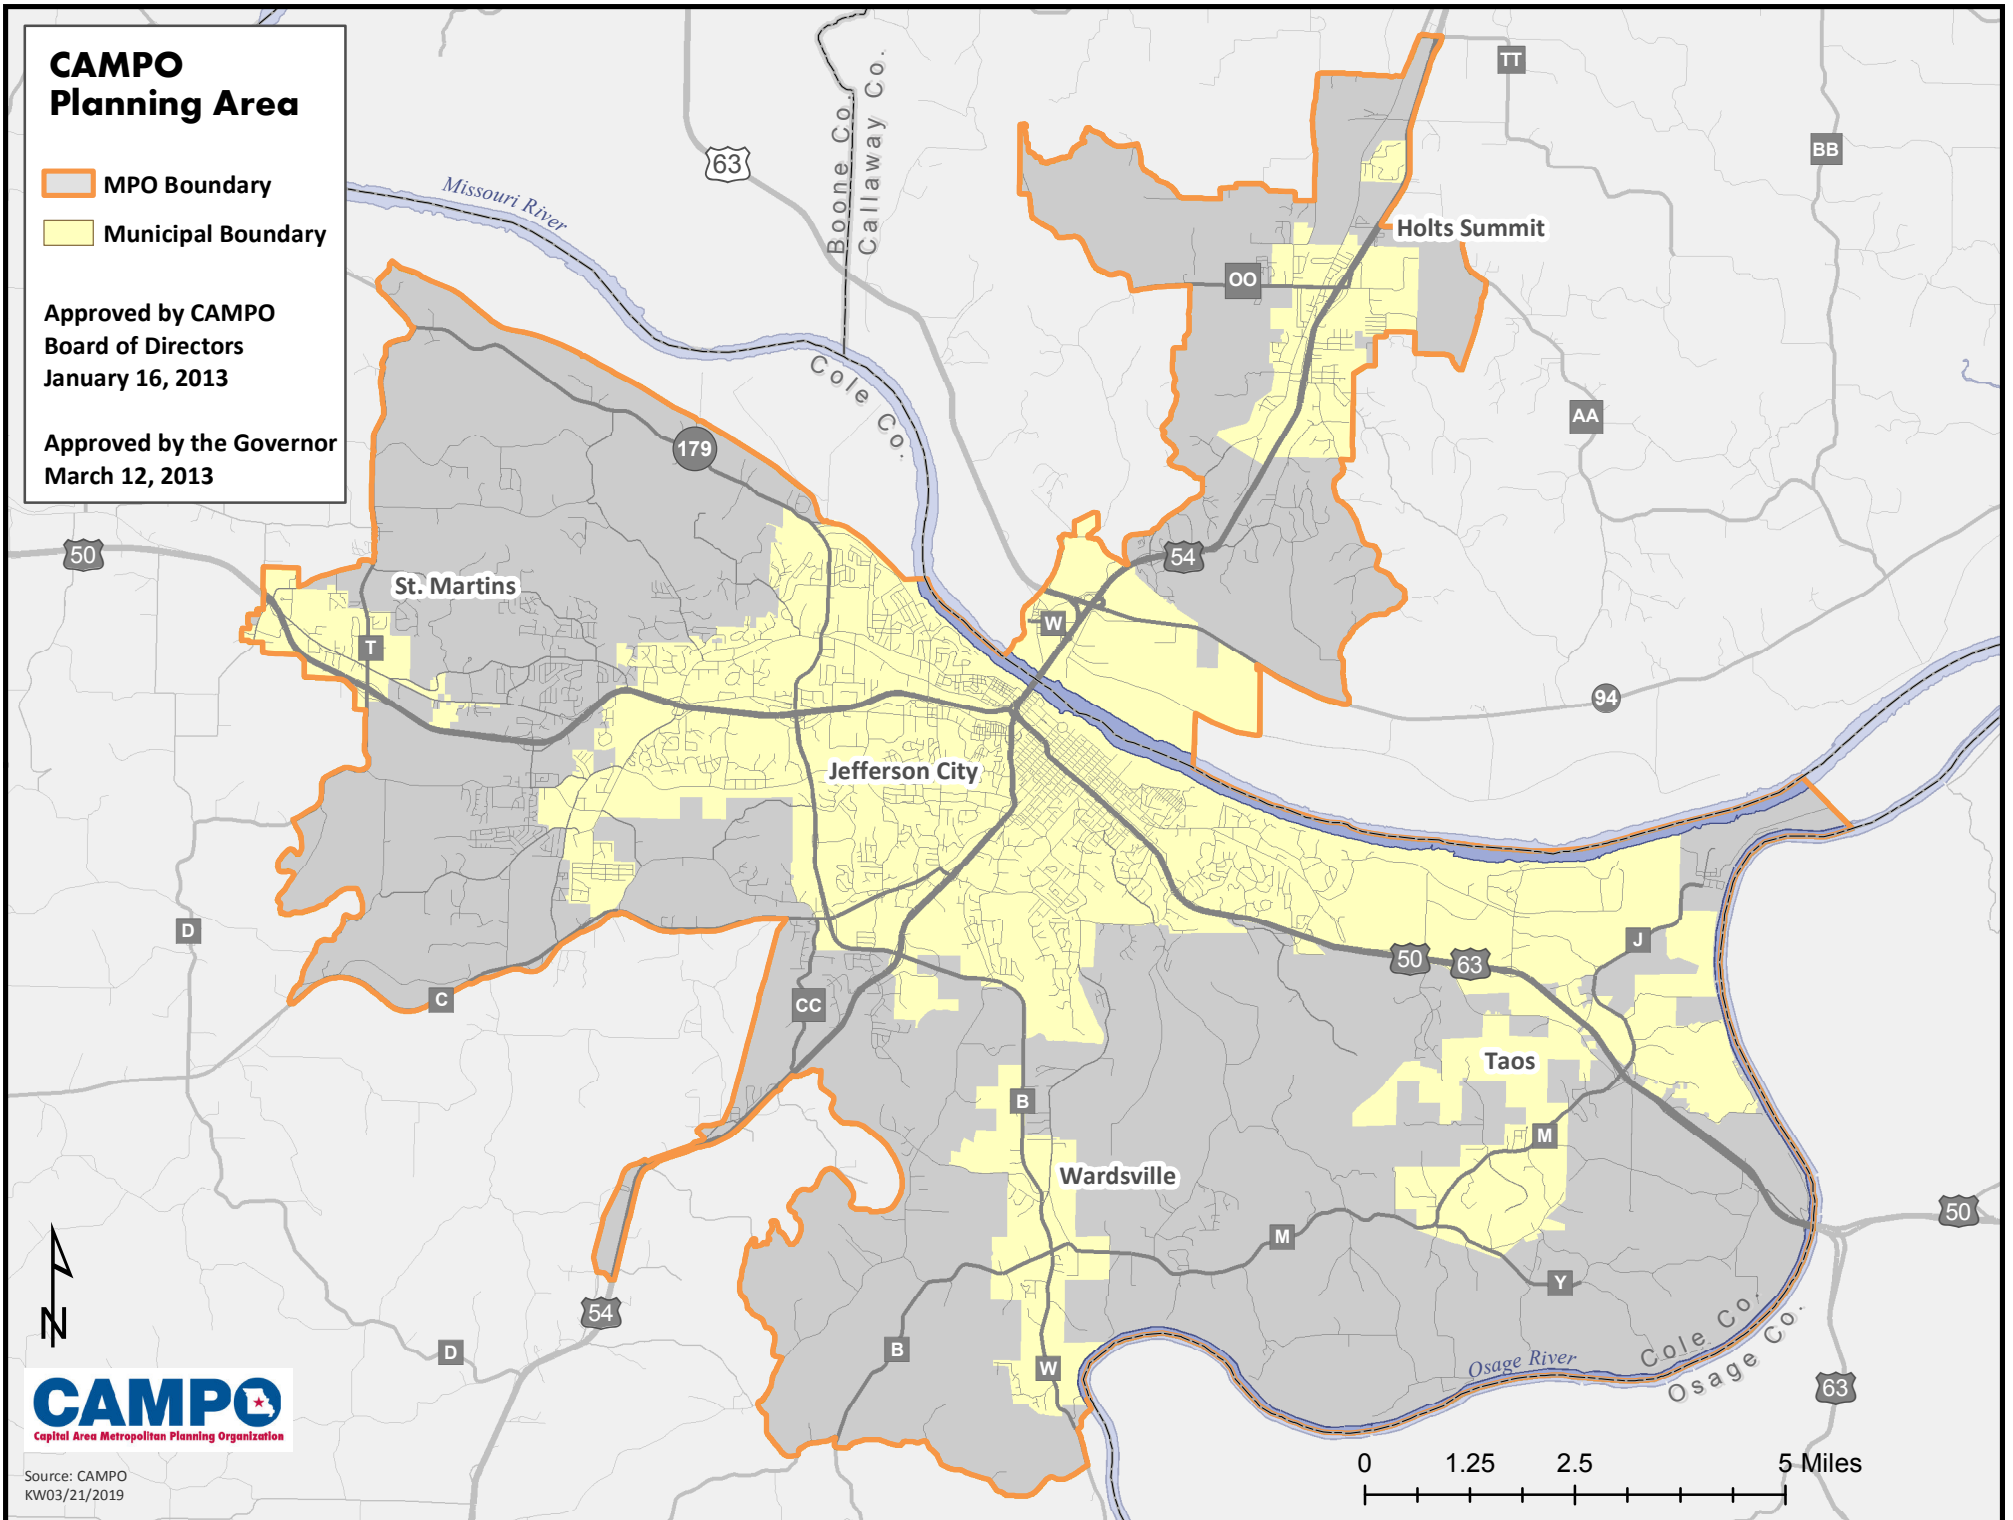

CAMPO Planning Area

-  MPO Boundary
-  Municipal Boundary

Approved by CAMPO
Board of Directors
January 16, 2013

Approved by the Governor
March 12, 2013

Source: CAMPO
KW03/21/2019