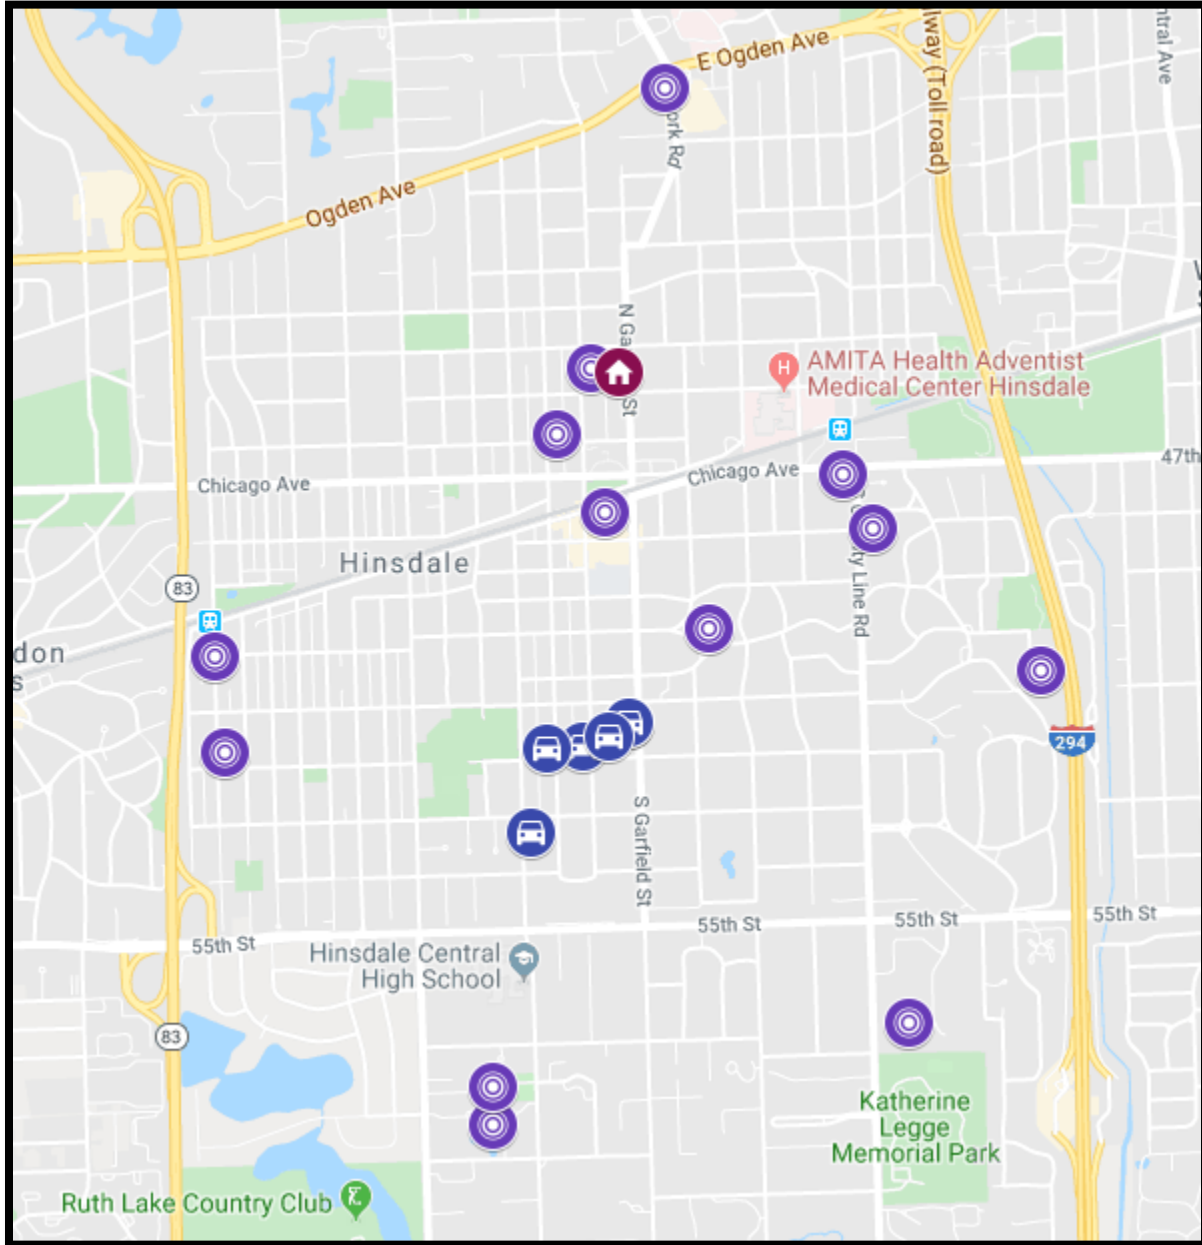

---

Attached please find the Activity Report for September.

Of note: the auto burglaries indicated on the Activity Report occurred on a single night in and around the 600 block of S Garfield. An officer located the offenders, who were in a vehicle stolen from another community, and pursued them out of the community. One residential burglary was reported in the 200 block of North Garfield. This case remains under investigation.

<b>ARREST ACTIVITIES*</b>	
Criminal Damage to Property	1
Domestic Battery	2
Driving Under the Influence	8
No Driver's License / Suspended or Revoked Driver's License	6
Ordinance Violation	2
Possession of Controlled Substance	1
Theft	2
Warrant	2
<b>TOTAL ARRESTS</b>	<b>24</b>

\* (Arrest actions include On-View Arrests, Taken Into Custody, and Summoned/Cited)

**CRIME MAP**

**MAP LEGEND**

-  RESIDENTIAL BURGLARY
-  BURGLARY TO MOTOR
-  THEFT