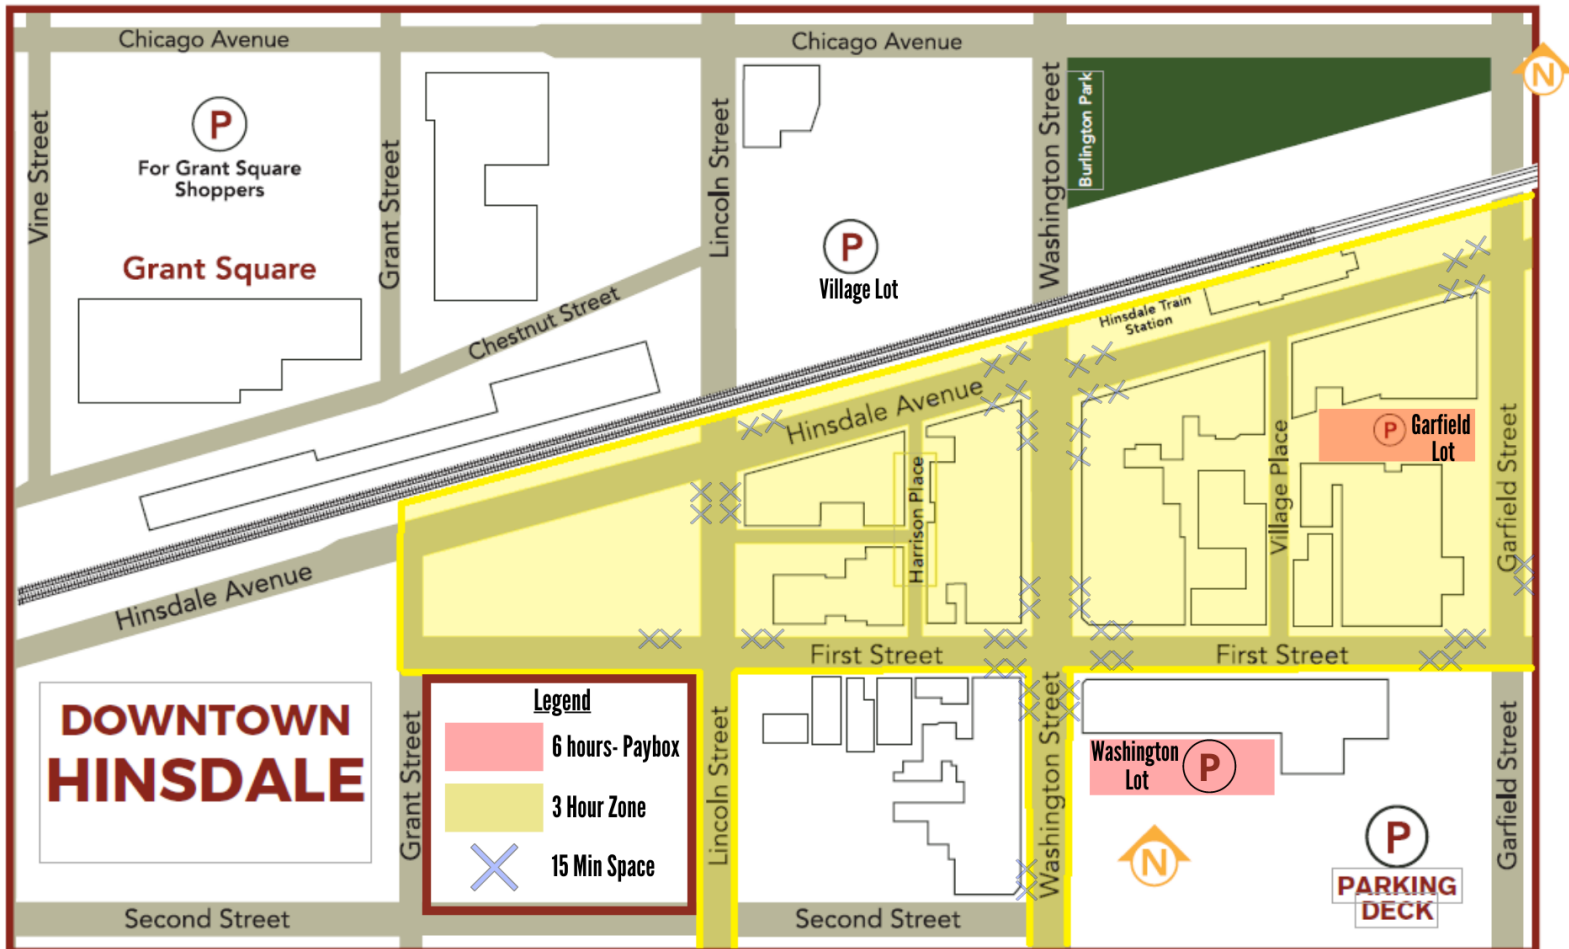

MAP OF THE CENTRAL BUSINESS DISTRICT PARKING ZONE

HAVE QUESTIONS?

Give us a call or visit our website at:

630-789-7070

WWW.VILLAGEOFHINSDALE.ORG/PARKING