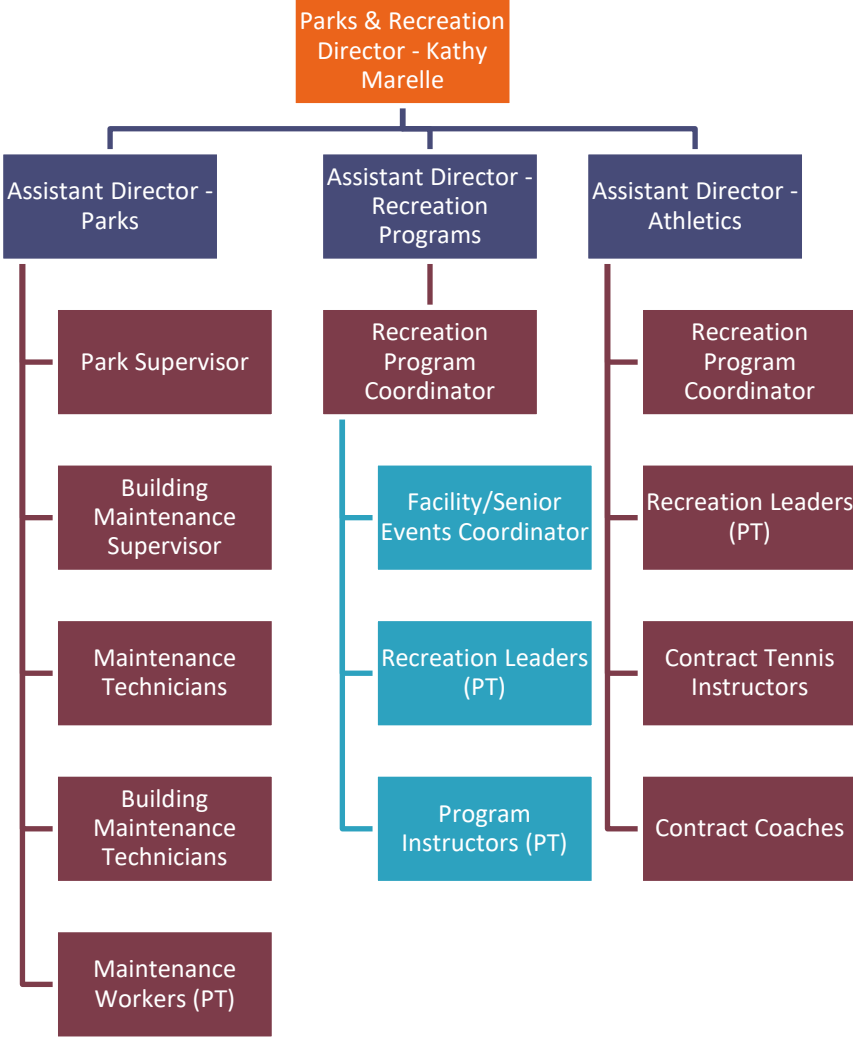

City of Duluth
Organizational Chart (6/15/2023)

TOP LEVEL LEADERSHIP & DEPARTMENTS

City of Duluth
Organizational Chart (6/15/2023)

MUNICIPAL COURT

City of Duluth
Organizational Chart (6/15/2023)

CITY CLERK/BUSINESS OFFICE

City of Duluth
Organizational Chart (6/15/2023)

FINANCE & REDEVELOPMENT

City of Duluth
Organizational Chart (6/15/2023)

PARKS & RECREATION

City of Duluth
Organizational Chart (6/15/2023)

COMMUNITY DEVELOPMENT & ENGINEERING