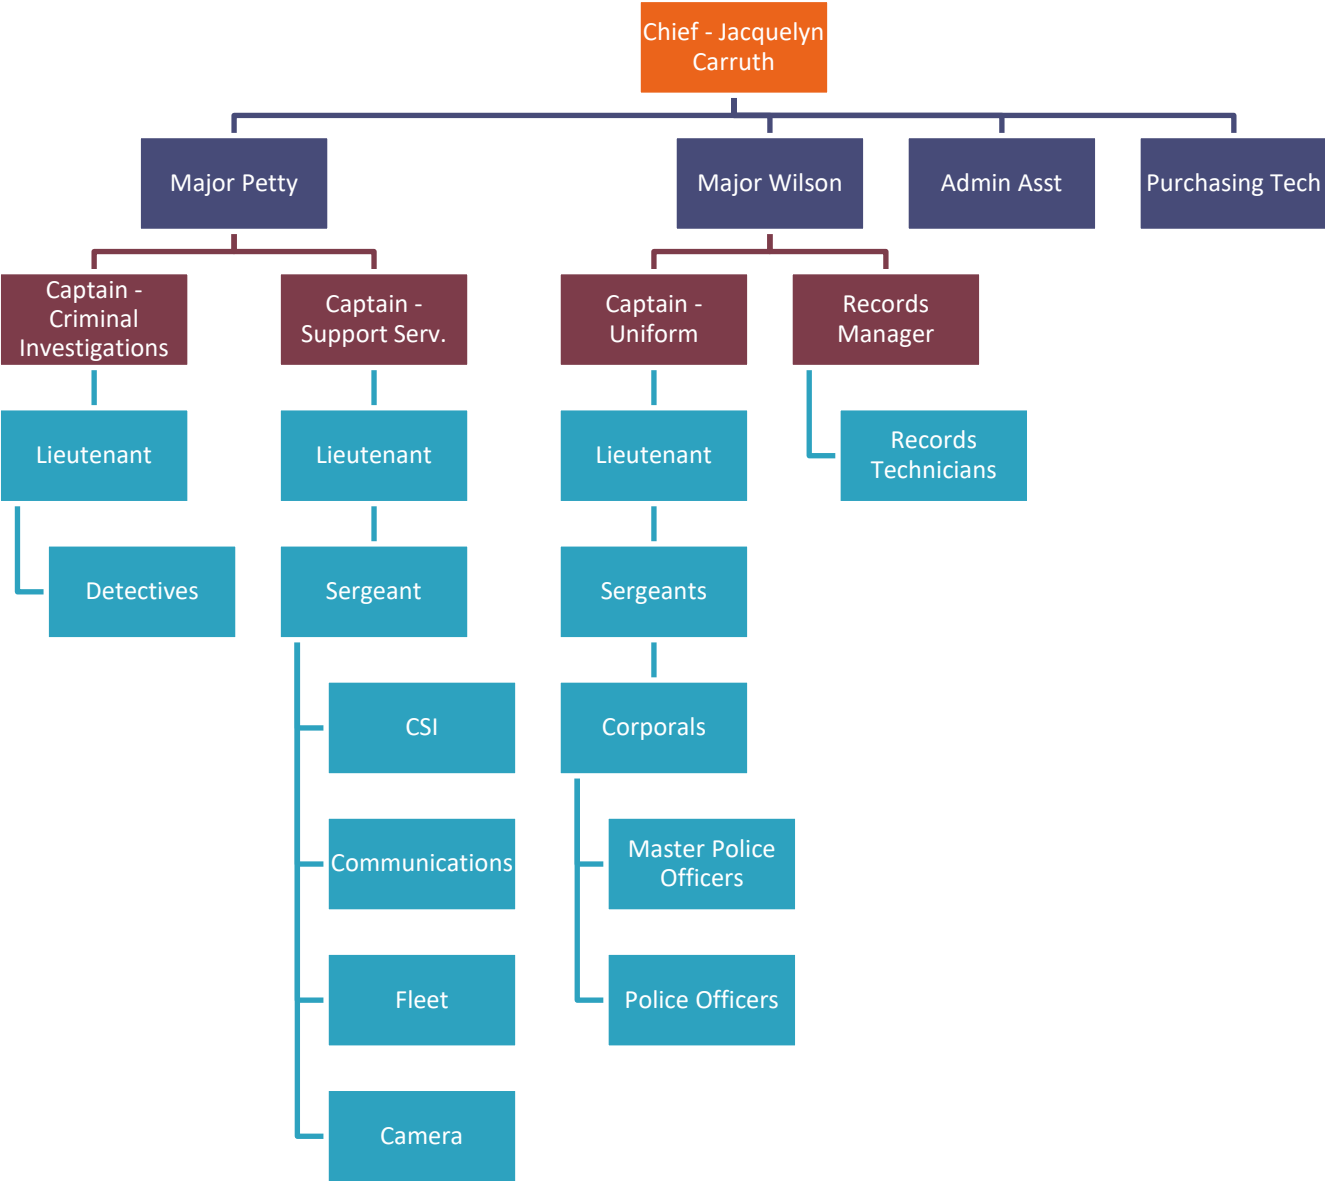

City of Duluth
Organizational Chart (6/15/2023)

TOP LEVEL LEADERSHIP & DEPARTMENTS

City of Duluth
Organizational Chart (6/15/2023)

MUNICIPAL COURT

City of Duluth
Organizational Chart (6/15/2023)

CITY CLERK/BUSINESS OFFICE

City of Duluth
Organizational Chart (6/15/2023)

FINANCE & REDEVELOPMENT

City of Duluth
Organizational Chart (6/15/2023)

PARKS & RECREATION

City of Duluth
Organizational Chart (6/15/2023)

COMMUNITY DEVELOPMENT & ENGINEERING

City of Duluth
Organizational Chart (6/15/2023)

ECONOMIC DEVELOPMENT & MARKETING

City of Duluth
Organizational Chart (6/15/2023)

POLICE

City of Duluth
Organizational Chart (6/15/2023)

PUBLIC WORKS