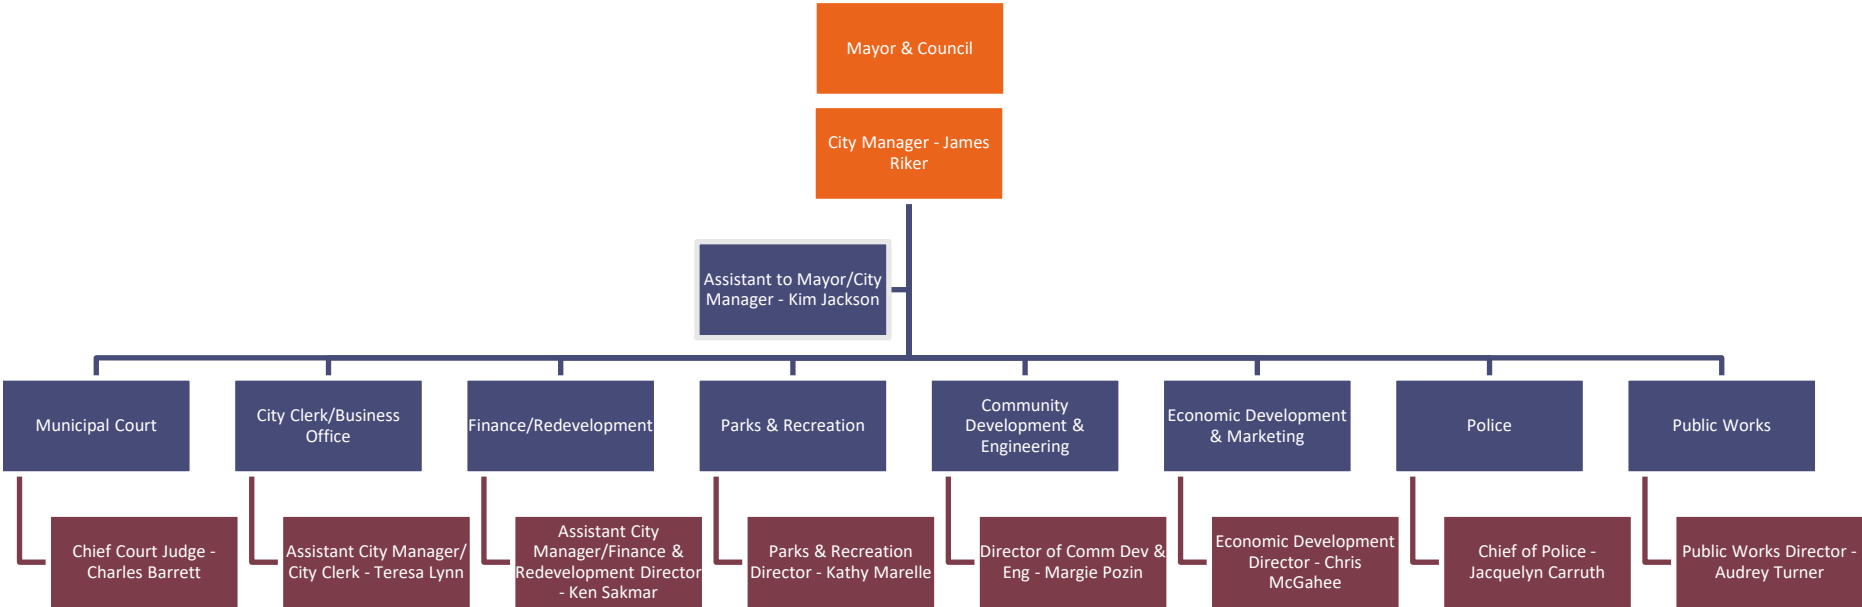

City of Duluth
Organizational Chart (6/15/2023)

TOP LEVEL LEADERSHIP & DEPARTMENTS

City of Duluth
Organizational Chart (6/15/2023)

MUNICIPAL COURT

City of Duluth
Organizational Chart (6/15/2023)

CITY CLERK/BUSINESS OFFICE

City of Duluth
Organizational Chart (6/15/2023)

FINANCE & REDEVELOPMENT

City of Duluth
Organizational Chart (6/15/2023)

PARKS & RECREATION

City of Duluth
Organizational Chart (6/15/2023)

COMMUNITY DEVELOPMENT & ENGINEERING