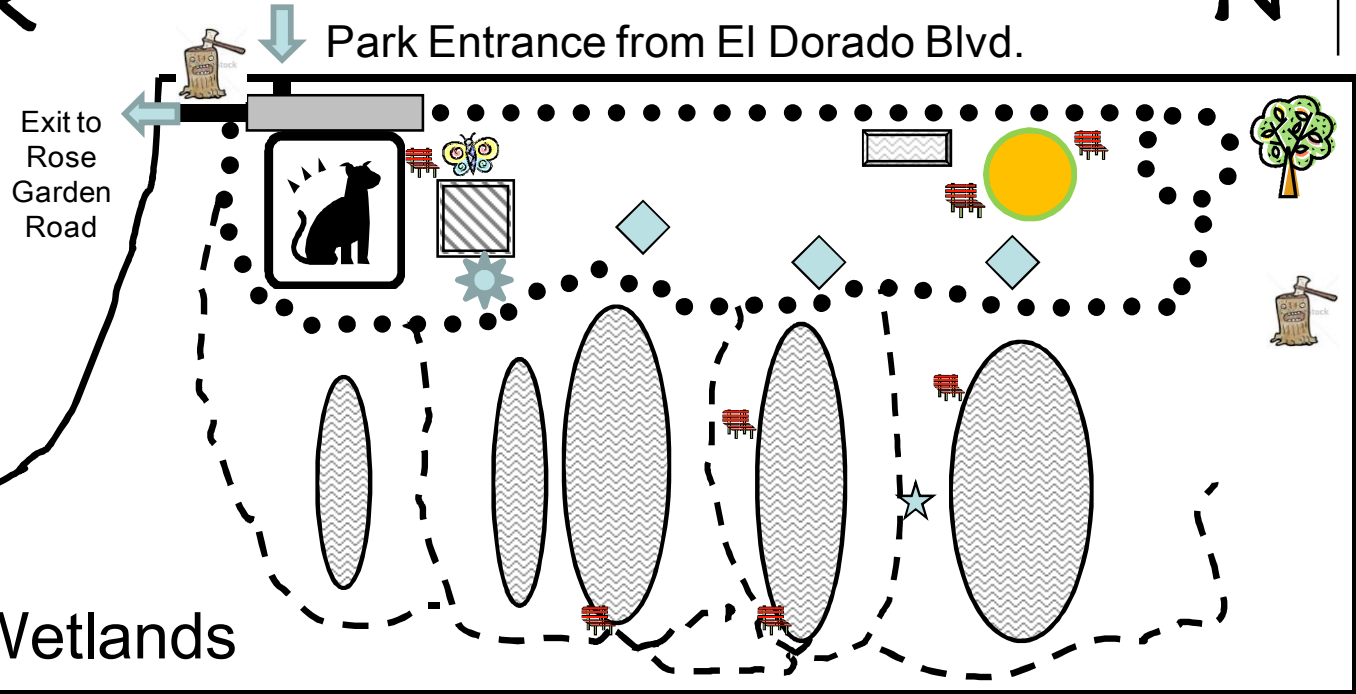

# Rotary Park

## Preserved Wetlands

Glover Bight

<b>KEY:</b>		Parking		Environmental Center
		Bike Path / Multi Use Path		Tom Allen Memorial Butterfly House
		Nature / Walking Path		Donna's Reflection Garden
		Boardwalk at Glover Bight		Liam J. Perk Playground
		Picnic Shelters		"Nature Playground"
		Observation Tower		Free Mulch
		Rest Stop / Birding		Wagging Tails Dog Park
		Restrooms		
		Ponds		

This map is not to scale