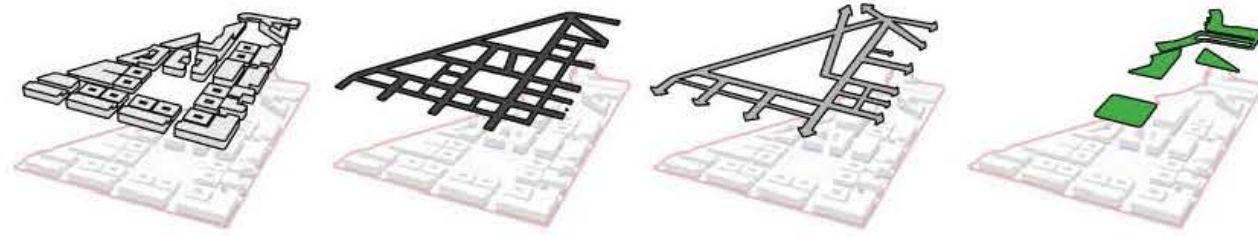

THE BASIN EAST

THE BASIN EAST WILL BE THE ULTIMATE COMBINATION OF A LIVE-WORK-PLAY LIFESTYLE. BASIN EAST WILL BE THE CENTER OF CAPE CORAL'S ENTERTAINMENT CORE: WITH RESTAURANTS, BARS, RETAIL, OFFICES, AND MUSEUMS. ALL OF THESE SERVICES WILL BE STITCHED TOGETHER WITH MIXED-USE BUILDINGS AND CONNECTED THROUGH PARKS, SHARED STREETS, MULTI-MODAL GREENWAYS, AND PEDESTRIAN ALLEYWAYS. BASIN EAST WILL BE KNOWN AS THE HIP CULTURAL CENTER OF CAPE CORAL THAT WILL ATTRACT VISITORS FROM AROUND THE REGION.

- 1 BOUTIQUE HOTEL/CRAFT BREWERY
- 2 OBSERVATION TOWER
- 3 BOARDWALK
- 4 ART MUSEUM
- 5 CHILDREN'S MUSEUM
- 6 PUBLIC PARKING GARAGE
- 7 ORGANIC GROCERY STORE
- 8 MIXED USE RESIDENTIAL
- 9 OFFICE SPACE
- 10 FOUNTAIN SQUARE
- 11 KAYAK RENTAL
- 12 SOUTH MARINA