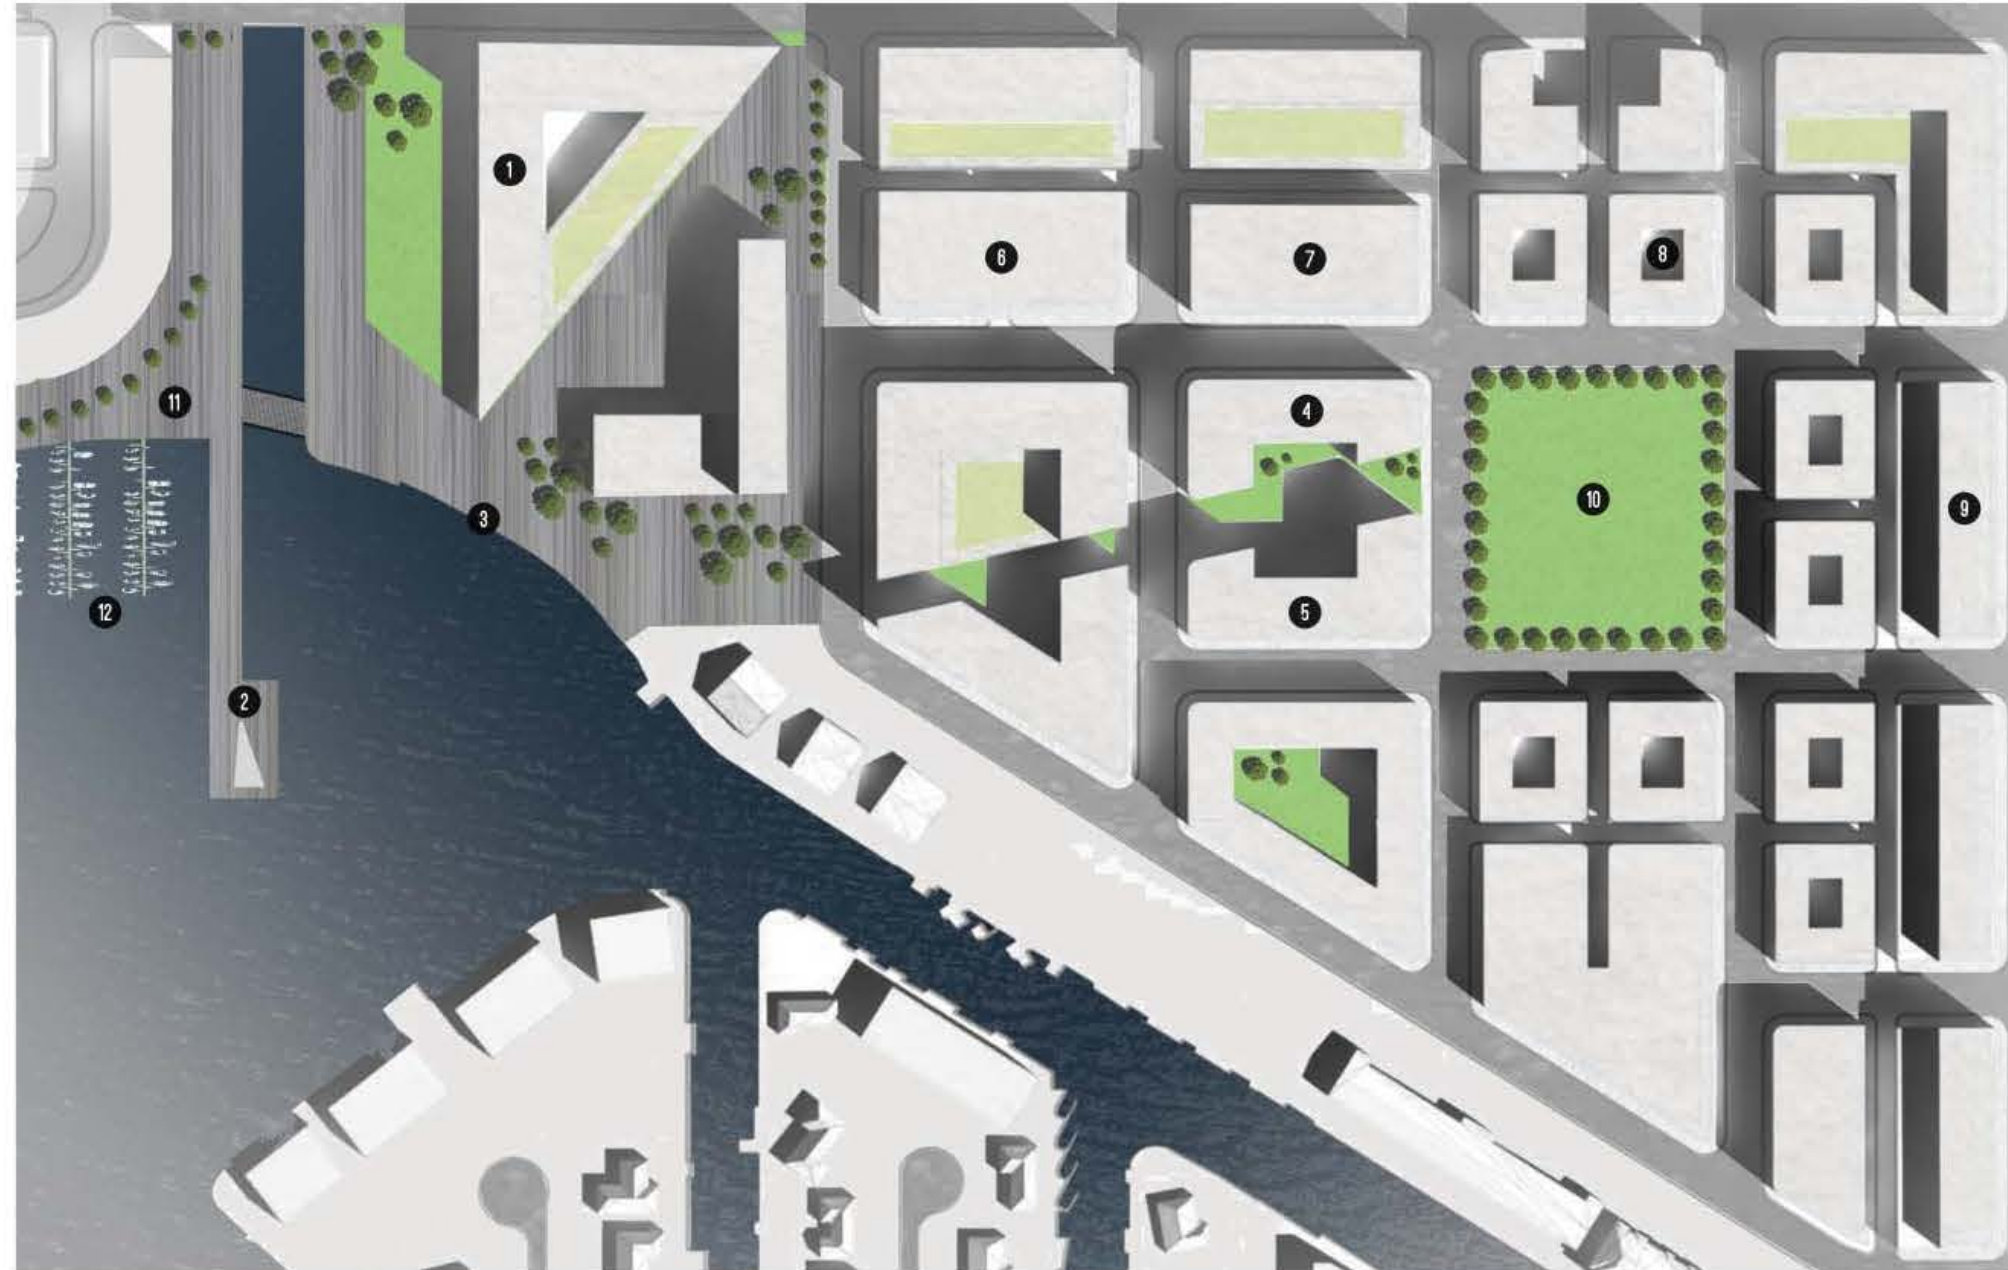

THE BASIN EAST

THE BASIN EAST WILL BE THE ULTIMATE COMBINATION OF A LIVE-WORK-PLAY LIFESTYLE. BASIN EAST WILL BE THE CENTER OF CAPE CORAL'S ENTERTAINMENT CORE: WITH RESTAURANTS, BARS, RETAIL, OFFICES, AND MUSEUMS. ALL OF THESE SERVICES WILL BE STITCHED TOGETHER WITH MIXED-USE BUILDINGS AND CONNECTED THROUGH PARKS, SHARED STREETS, MULTI-MODAL GREENWAYS, AND PEDESTRIAN ALLEYWAYS. BASIN EAST WILL BE KNOWN AS THE HIP CULTURAL CENTER OF CAPE CORAL THAT WILL ATTRACT VISITORS FROM AROUND THE REGION.

- 1 BOUTIQUE HOTEL/CRAFT BREWERY
- 2 OBSERVATION TOWER
- 3 BOARDWALK
- 4 ART MUSEUM
- 5 CHILDREN'S MUSEUM
- 6 PUBLIC PARKING GARAGE
- 7 ORGANIC GROCERY STORE
- 8 MIXED USE RESIDENTIAL
- 9 OFFICE SPACE
- 10 FOUNTAIN SQUARE
- 11 KAYAK RENTAL
- 12 SOUTH MARINA