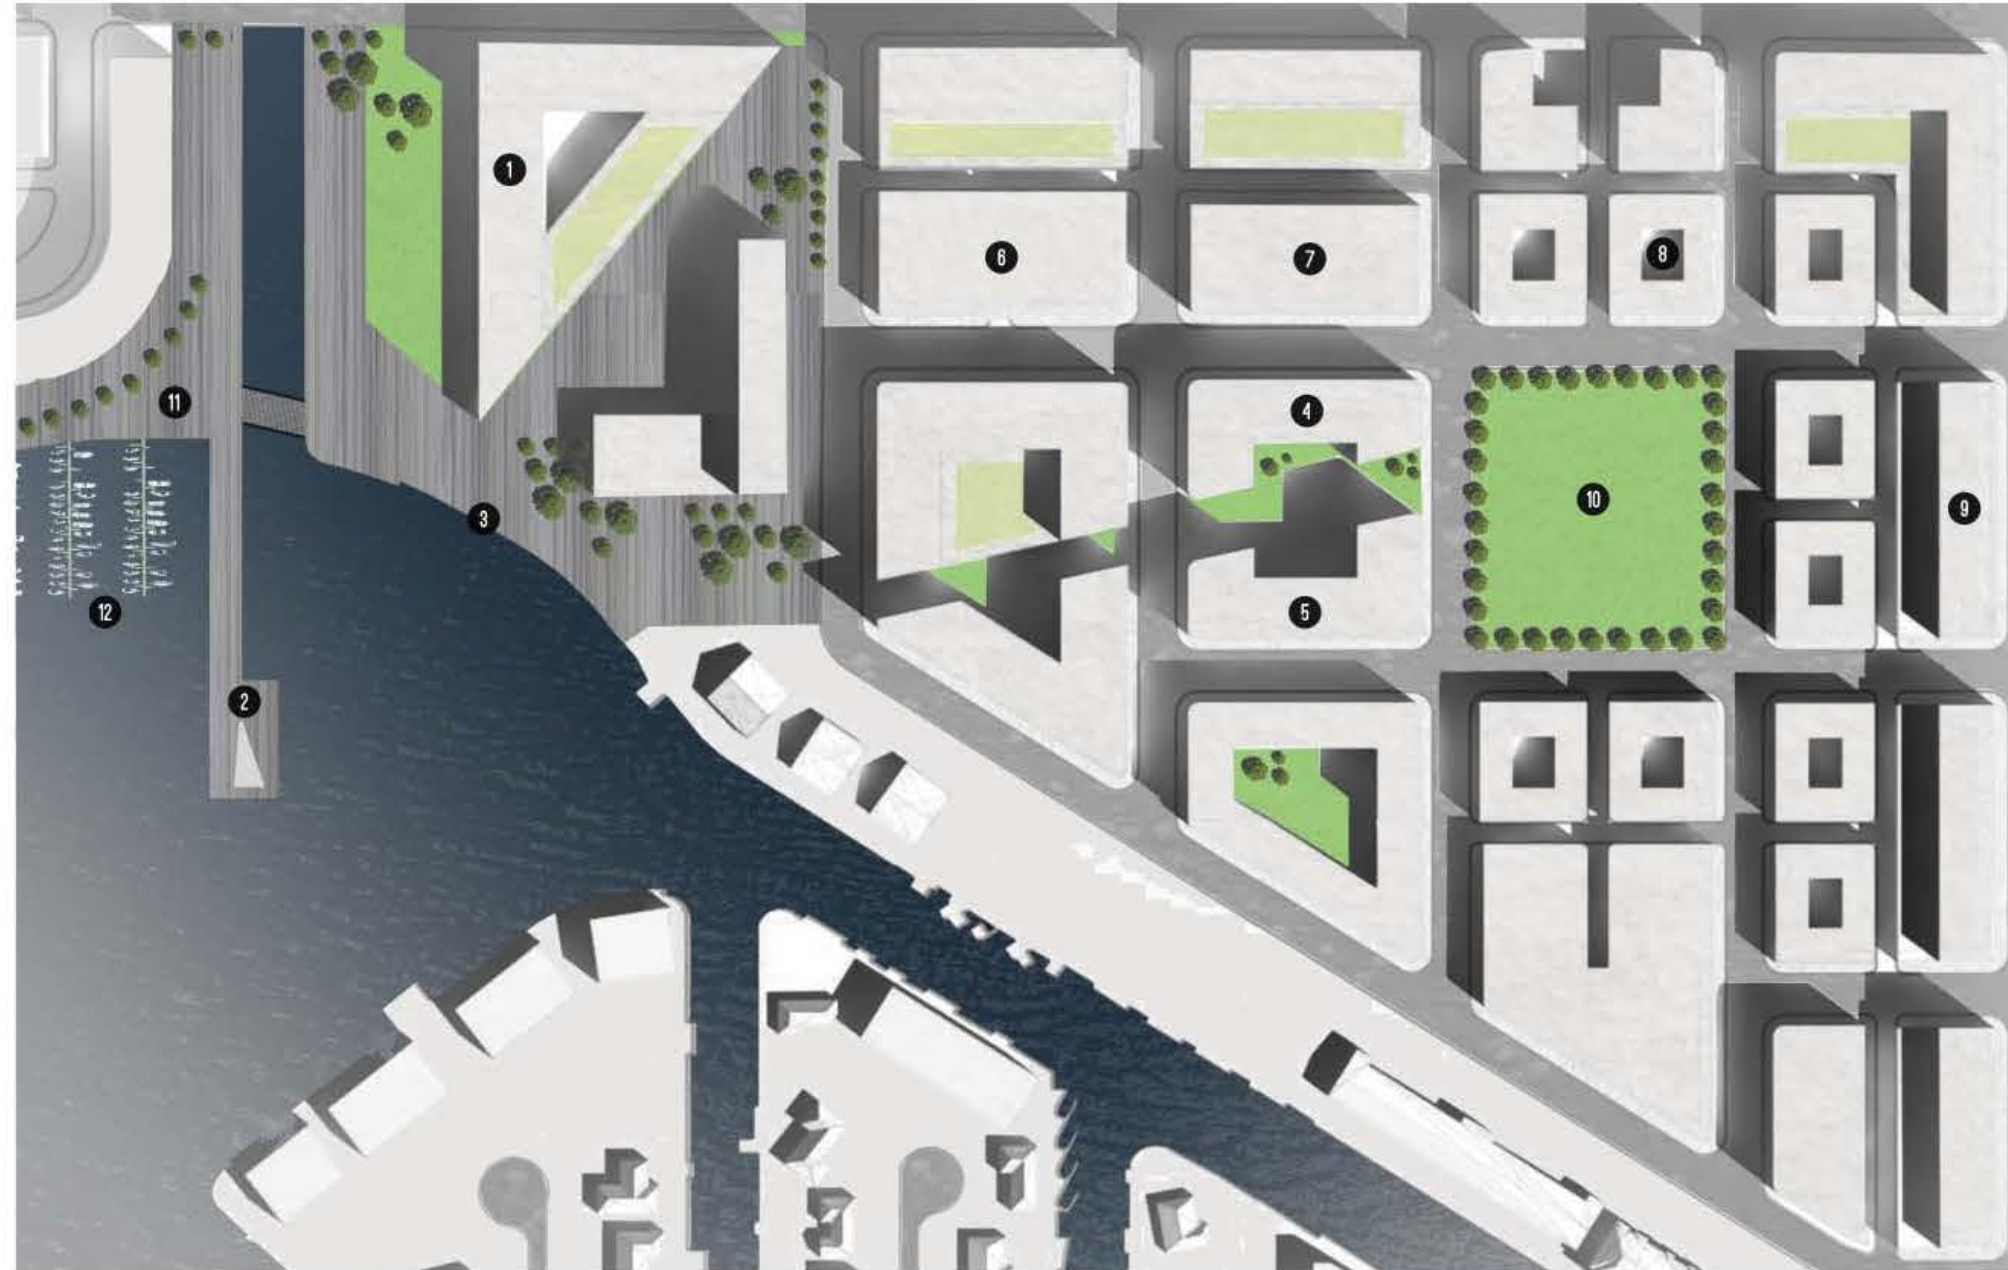

# THE BASIN EAST

THE BASIN EAST WILL BE THE ULTIMATE COMBINATION OF A LIVE-WORK-PLAY LIFESTYLE. BASIN EAST WILL BE THE CENTER OF CAPE CORAL'S ENTERTAINMENT CORE: WITH RESTAURANTS, BARS, RETAIL, OFFICES, AND MUSEUMS. ALL OF THESE SERVICES WILL BE STITCHED TOGETHER WITH MIXED-USE BUILDINGS AND CONNECTED THROUGH PARKS, SHARED STREETS, MULTI-MODAL GREENWAYS, AND PEDESTRIAN ALLEYWAYS. BASIN EAST WILL BE KNOWN AS THE HIP CULTURAL CENTER OF CAPE CORAL THAT WILL ATTRACT VISITORS FROM AROUND THE REGION.

- 1 BOUTIQUE HOTEL/CRAFT BREWERY
- 2 OBSERVATION TOWER
- 3 BOARDWALK
- 4 ART MUSEUM
- 5 CHILDREN'S MUSEUM
- 6 PUBLIC PARKING GARAGE
- 7 ORGANIC GROCERY STORE
- 8 MIXED USE RESIDENTIAL
- 9 OFFICE SPACE
- 10 FOUNTAIN SQUARE
- 11 KAYAK RENTAL
- 12 SOUTH MARINA