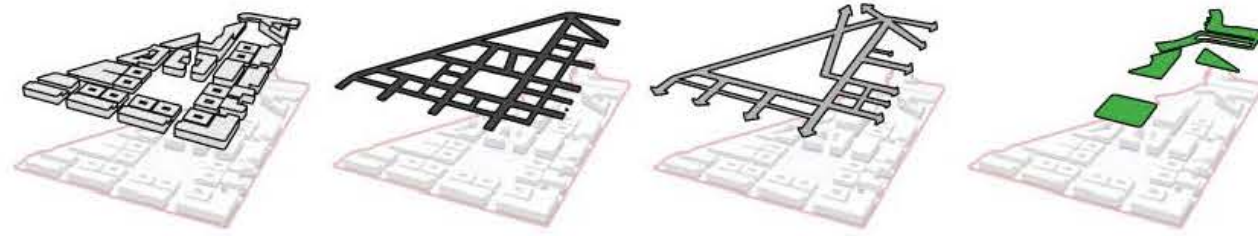

# THE BASIN EAST

THE BASIN EAST WILL BE THE ULTIMATE COMBINATION OF A LIVE-WORK-PLAY LIFESTYLE. BASIN EAST WILL BE THE CENTER OF CAPE CORAL'S ENTERTAINMENT CORE: WITH RESTAURANTS, BARS, RETAIL, OFFICES, AND MUSEUMS. ALL OF THESE SERVICES WILL BE STITCHED TOGETHER WITH MIXED-USE BUILDINGS AND CONNECTED THROUGH PARKS, SHARED STREETS, MULTI-MODAL GREENWAYS, AND PEDESTRIAN ALLEYWAYS. BASIN EAST WILL BE KNOWN AS THE HIP CULTURAL CENTER OF CAPE CORAL THAT WILL ATTRACT VISITORS FROM AROUND THE REGION.

- 1 BOUTIQUE HOTEL/CRAFT BREWERY
- 2 OBSERVATION TOWER
- 3 BOARDWALK
- 4 ART MUSEUM
- 5 CHILDREN'S MUSEUM
- 6 PUBLIC PARKING GARAGE
- 7 ORGANIC GROCERY STORE
- 8 MIXED USE RESIDENTIAL
- 9 OFFICE SPACE
- 10 FOUNTAIN SQUARE
- 11 KAYAK RENTAL
- 12 SOUTH MARINA