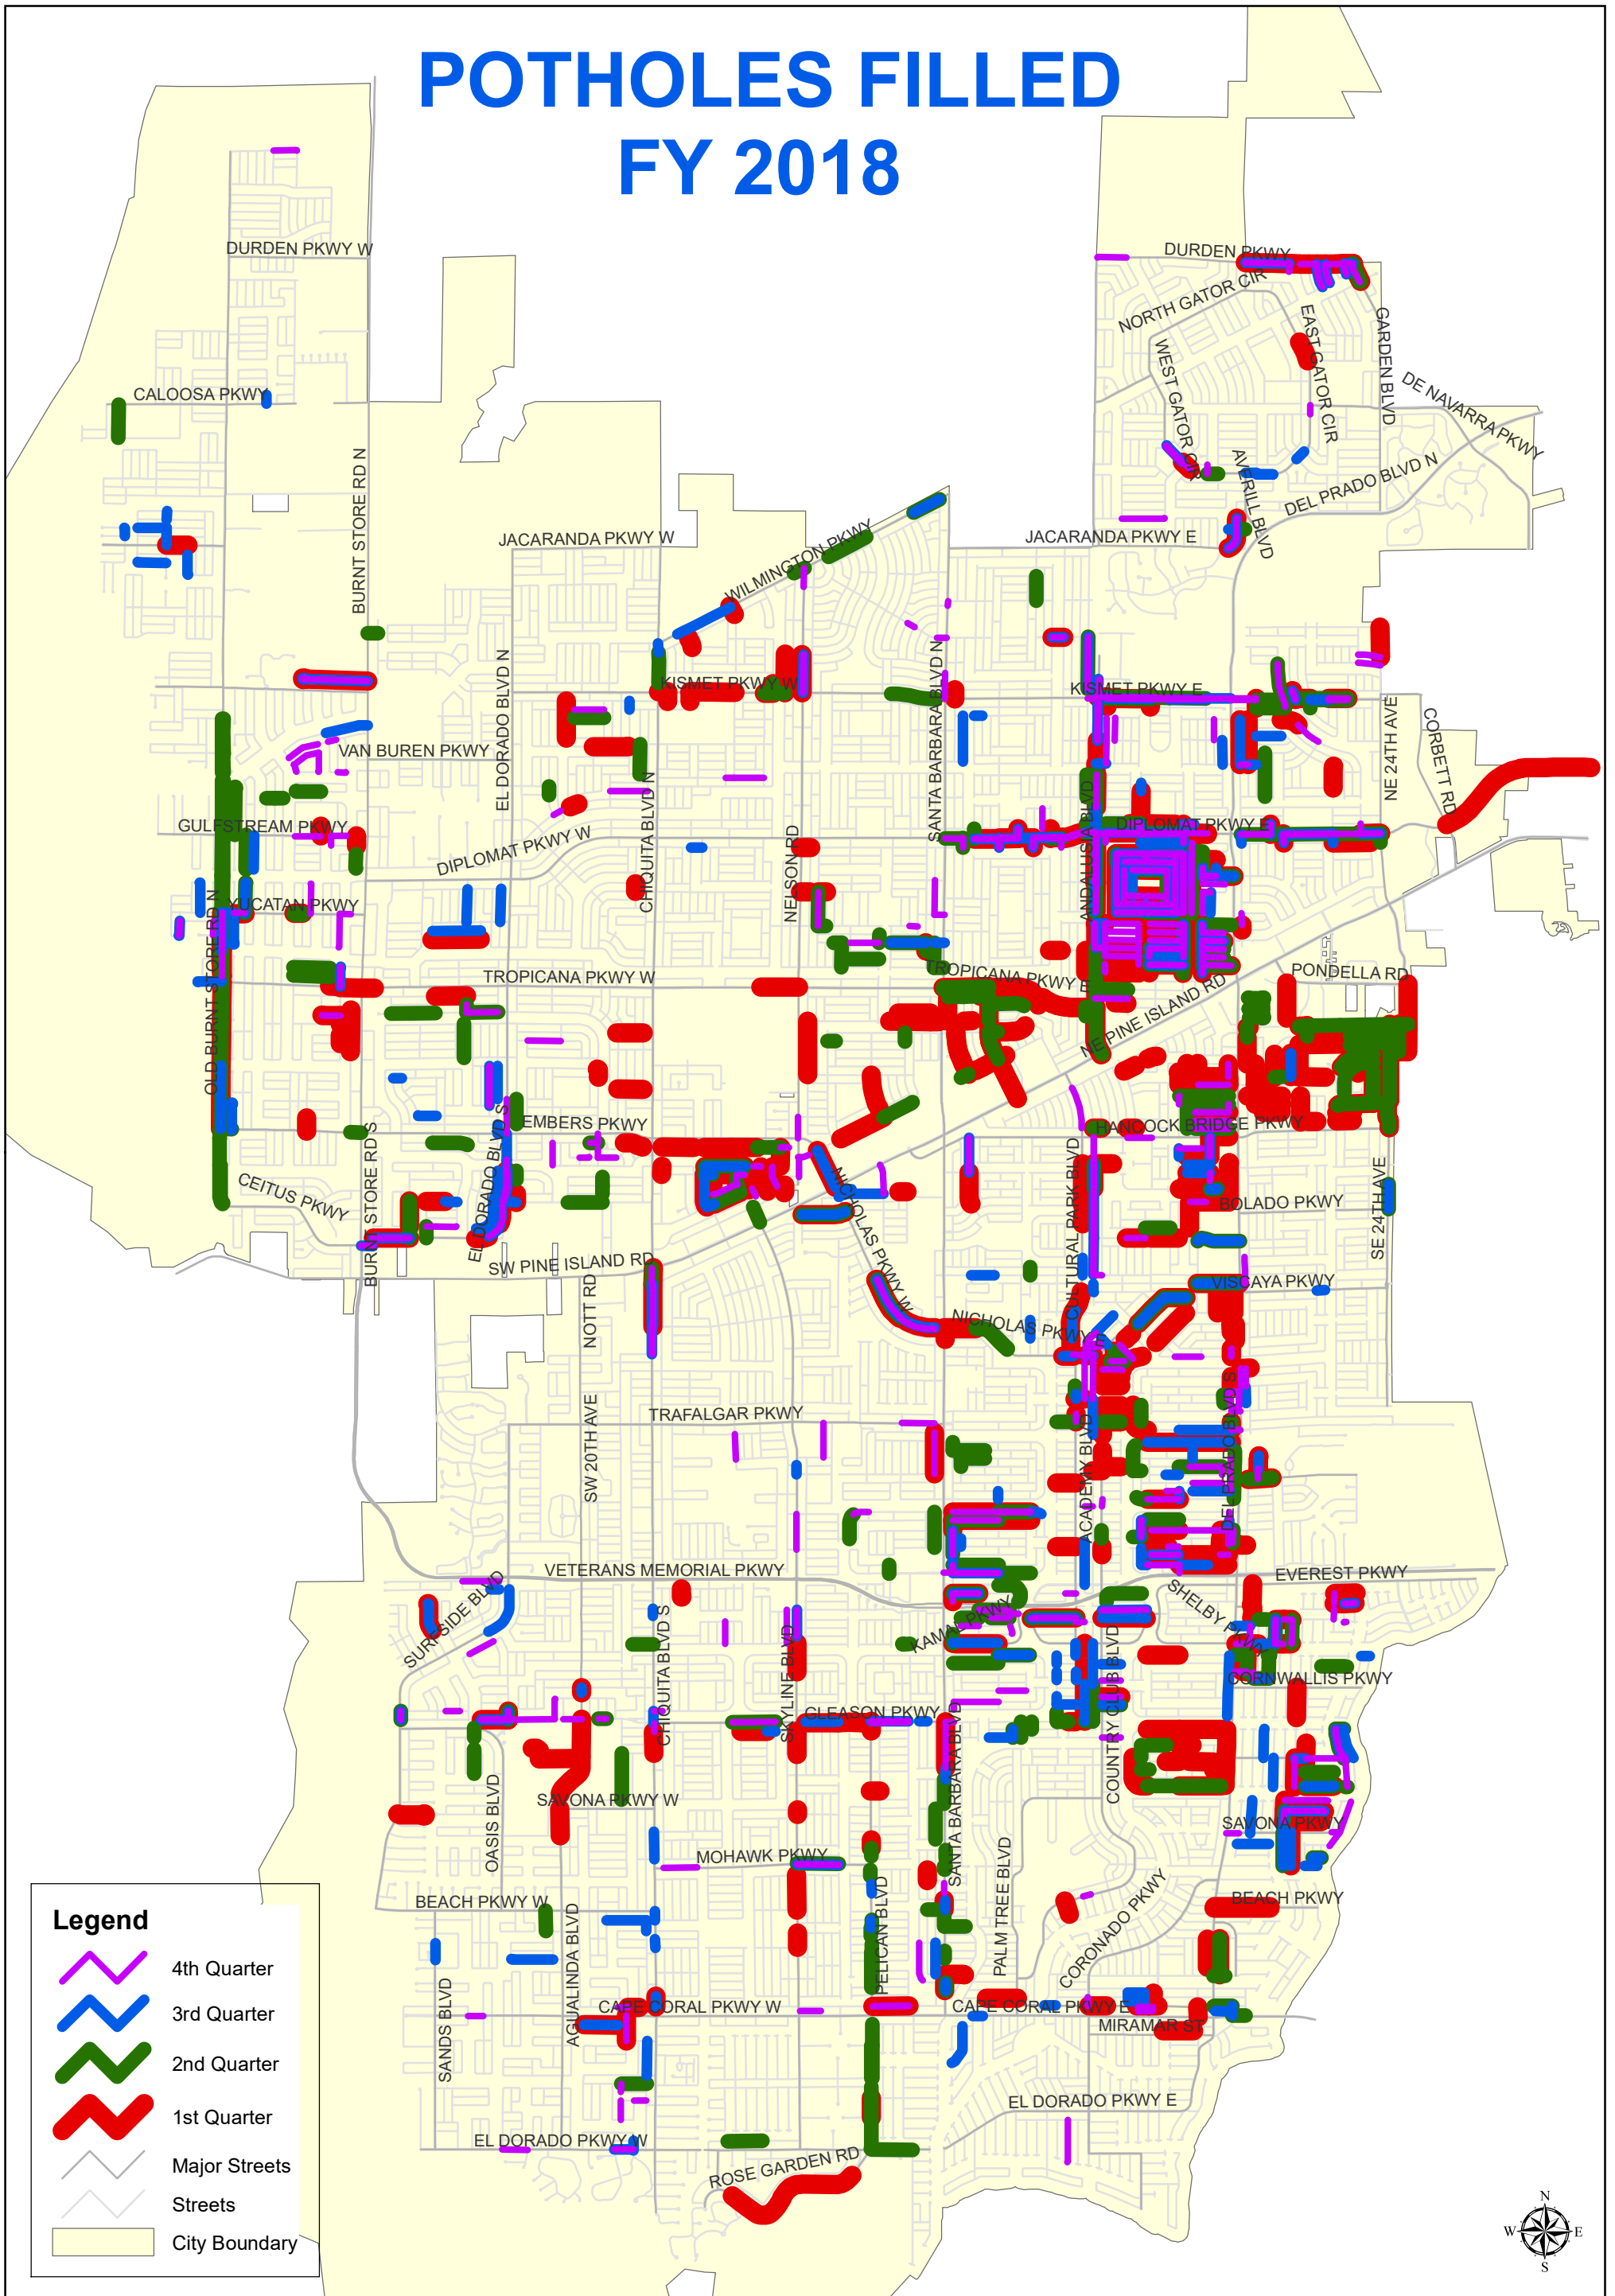

POTHOLES FILLED FY 2018

Legend

- 4th Quarter
- 3rd Quarter
- 2nd Quarter
- 1st Quarter
- Major Streets
- Streets
- City Boundary