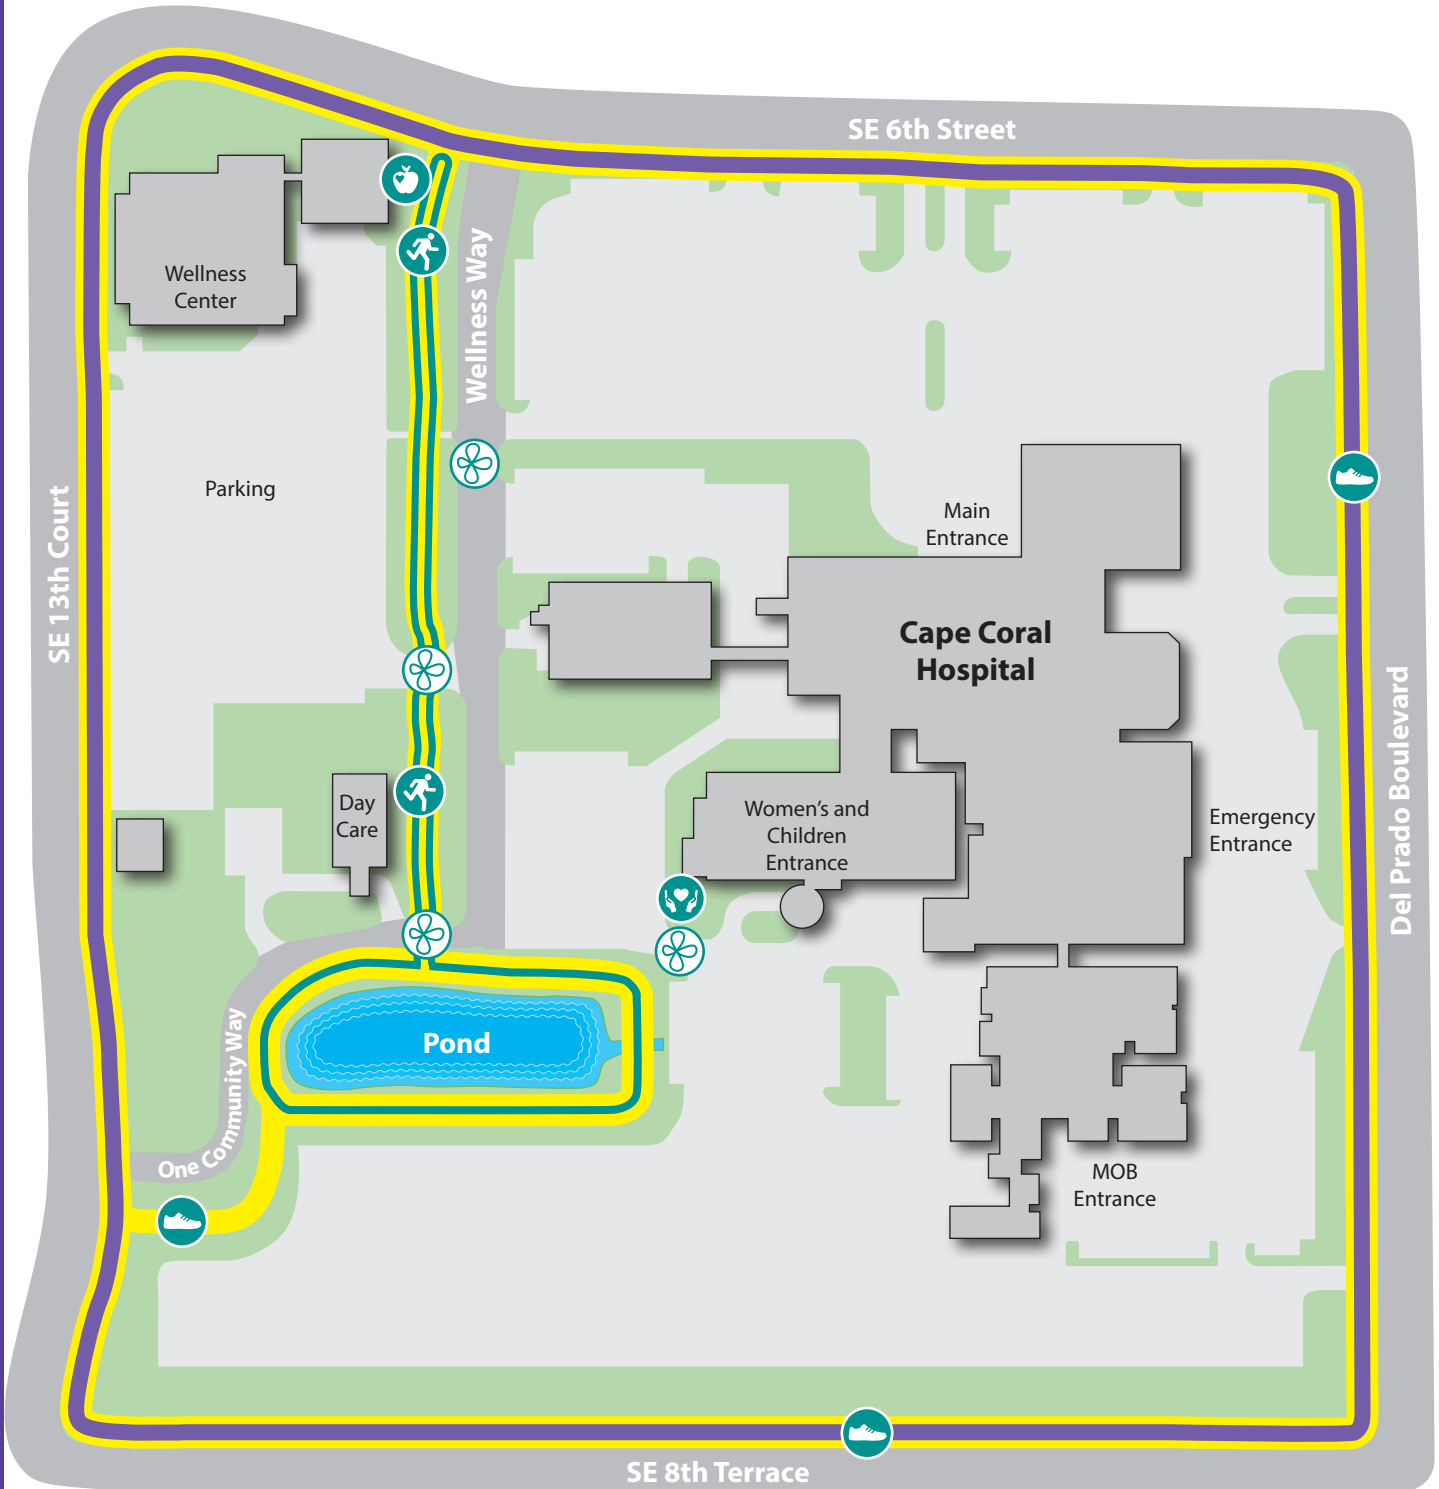

Pathway to Discovery

Connecting with nature; creating an Optimal Healing Environment (OHE)

Cape Coral Hospital
636 Del Prado Boulevard, Cape Coral, Florida 33990

-  .45 Miles: Discovery Path
-  1.1 Miles: Campus Loop
-  Teaching Garden
-  Walking Path
-  Healing Garden
-  Exercise Station
-  Crosswalks

**LEE MEMORIAL
HEALTH SYSTEM**