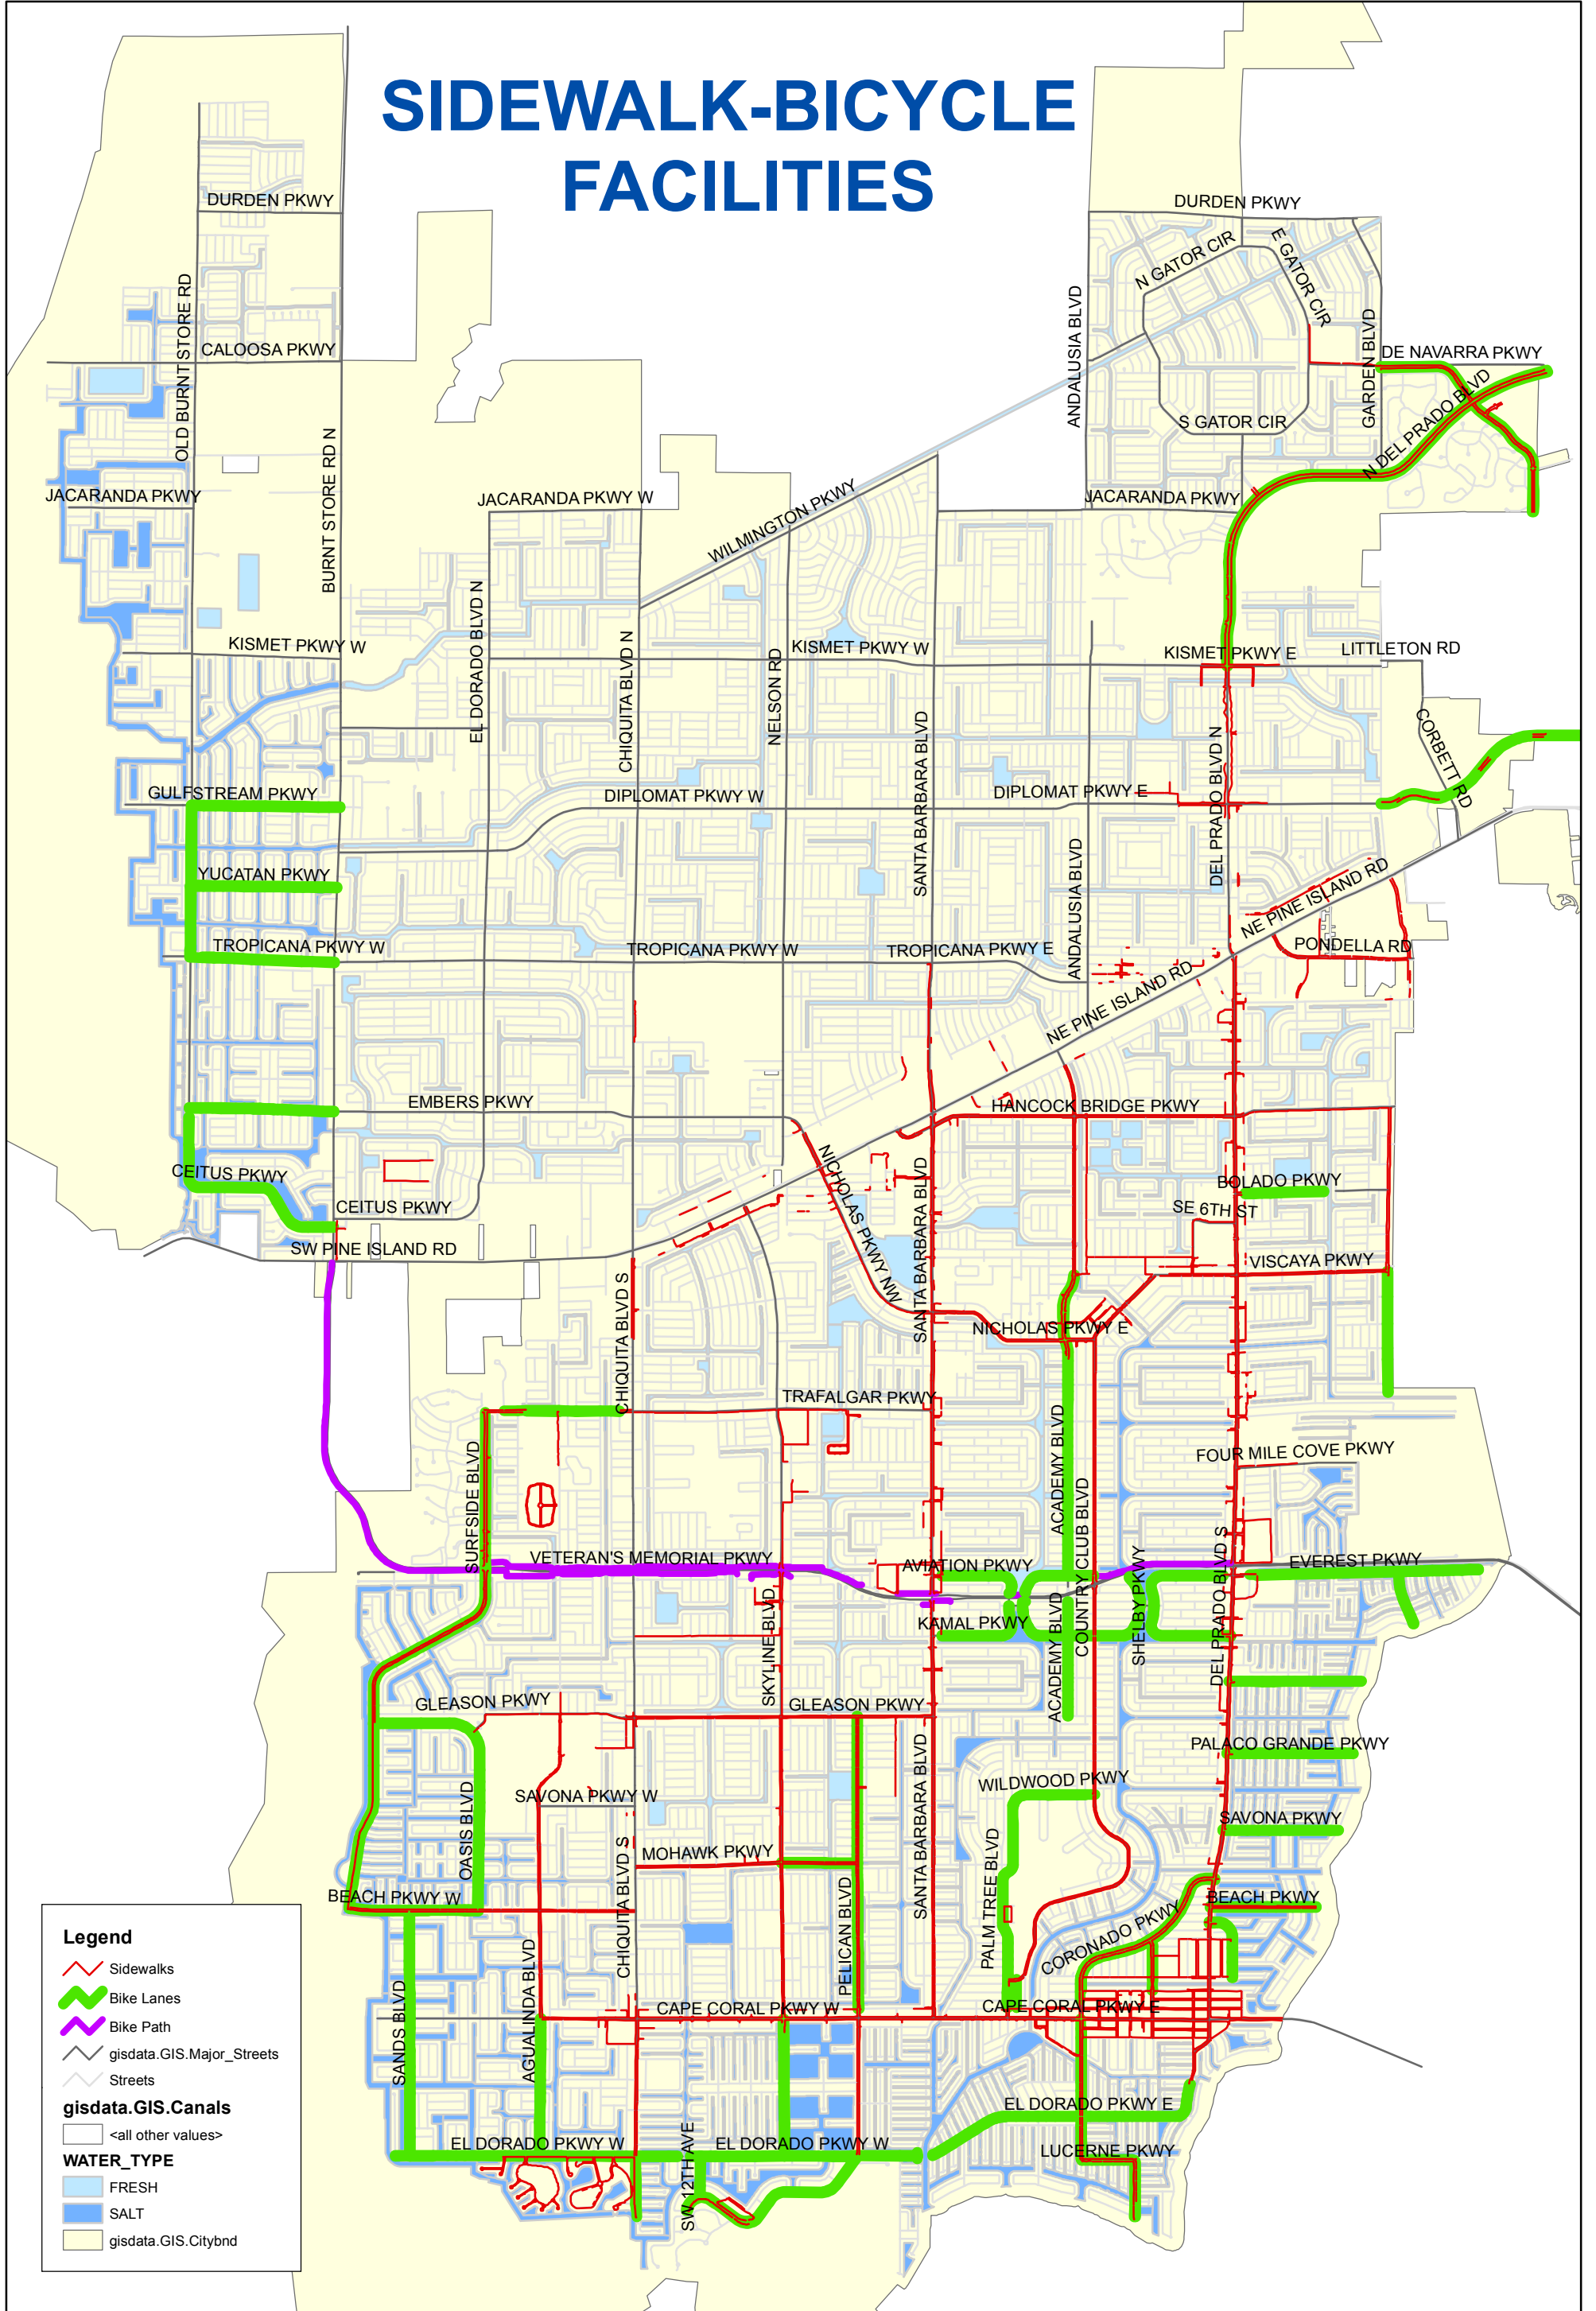

SIDEWALK-BICYCLE FACILITIES

This map is not a survey and should not be used in place of a survey. While every effort is made to accurately depict the mapped area, errors and omissions may occur. Therefore, the City of Cape Coral cannot be held liable for incidents that may result due to the improper use of the information presented on this map. This map is not intended for construction, navigation or engineering calculations. Please contact the Department of Public Works, Transportation Division with any questions regarding this map product.