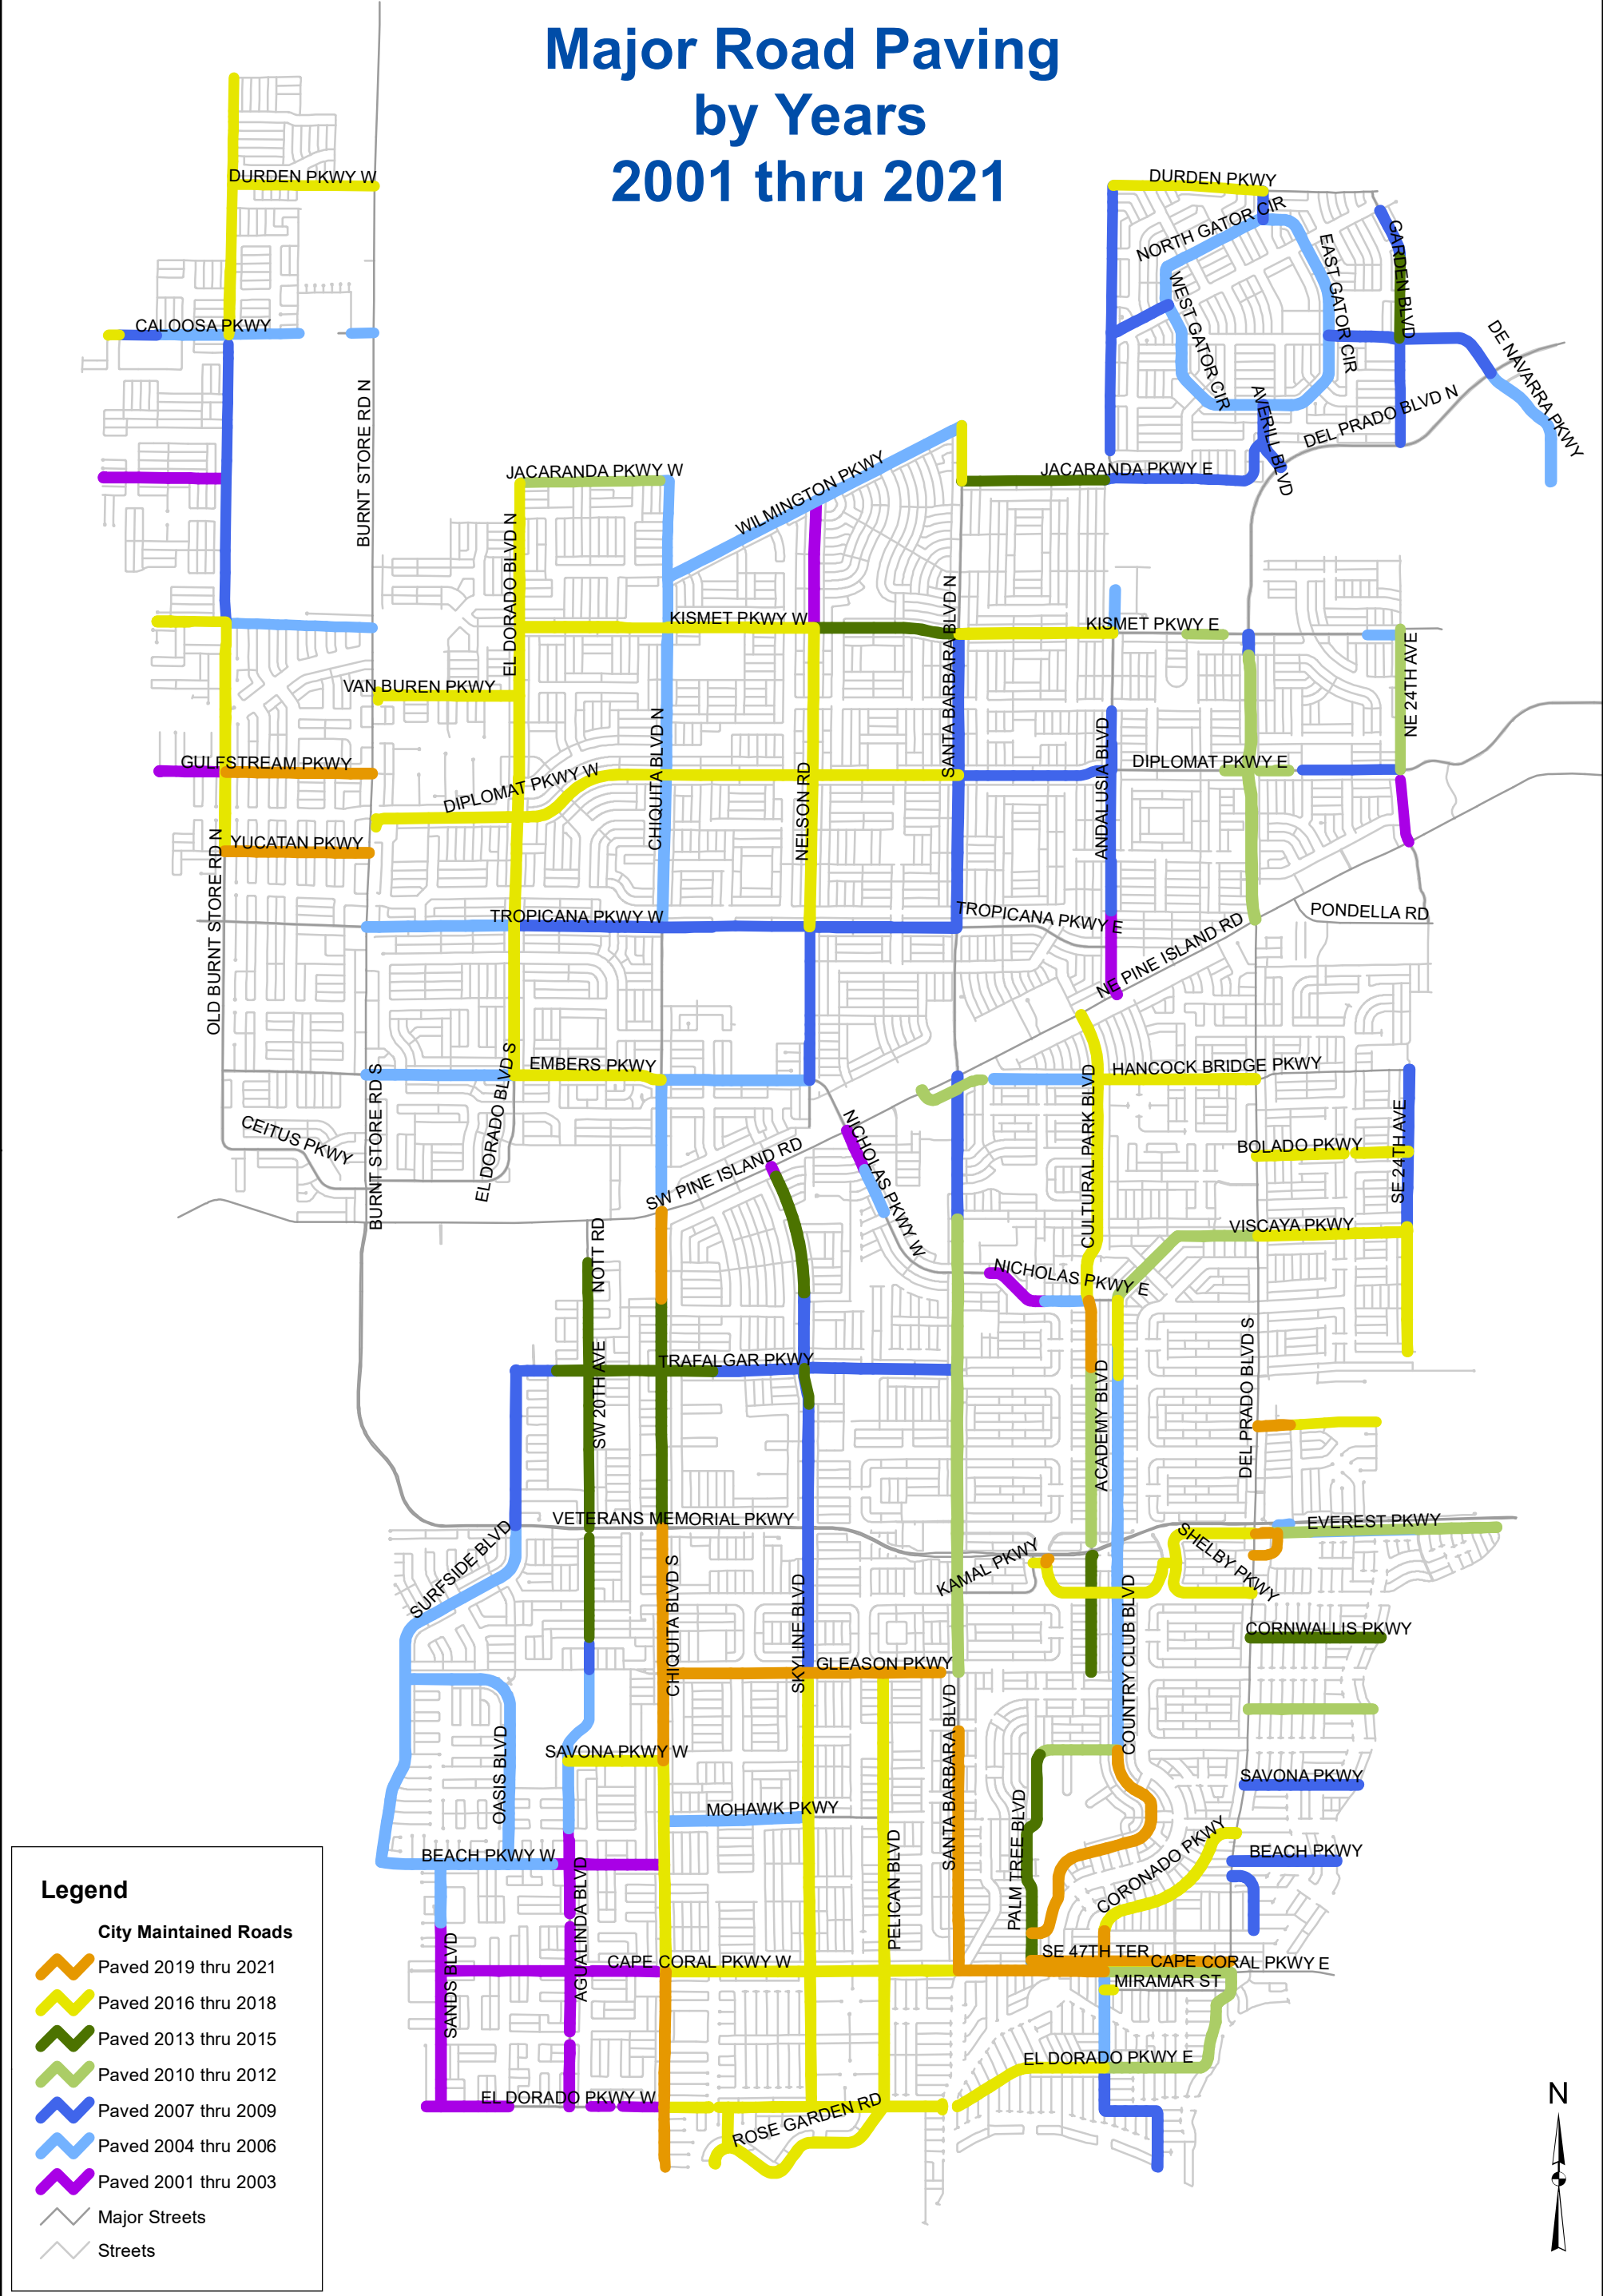

Major Road Paving by Years 2001 thru 2021

This map is not a survey and should not be used in place of a survey. While every effort is made to accurately depict the mapped area, errors and omissions may occur. Therefore, the City of Cape Coral cannot be held liable for incidents that may result due to the improper use of the information presented on this map. This map is not intended for construction, navigation or engineering calculations. Please contact the Department of Public Works with any questions regarding this map.