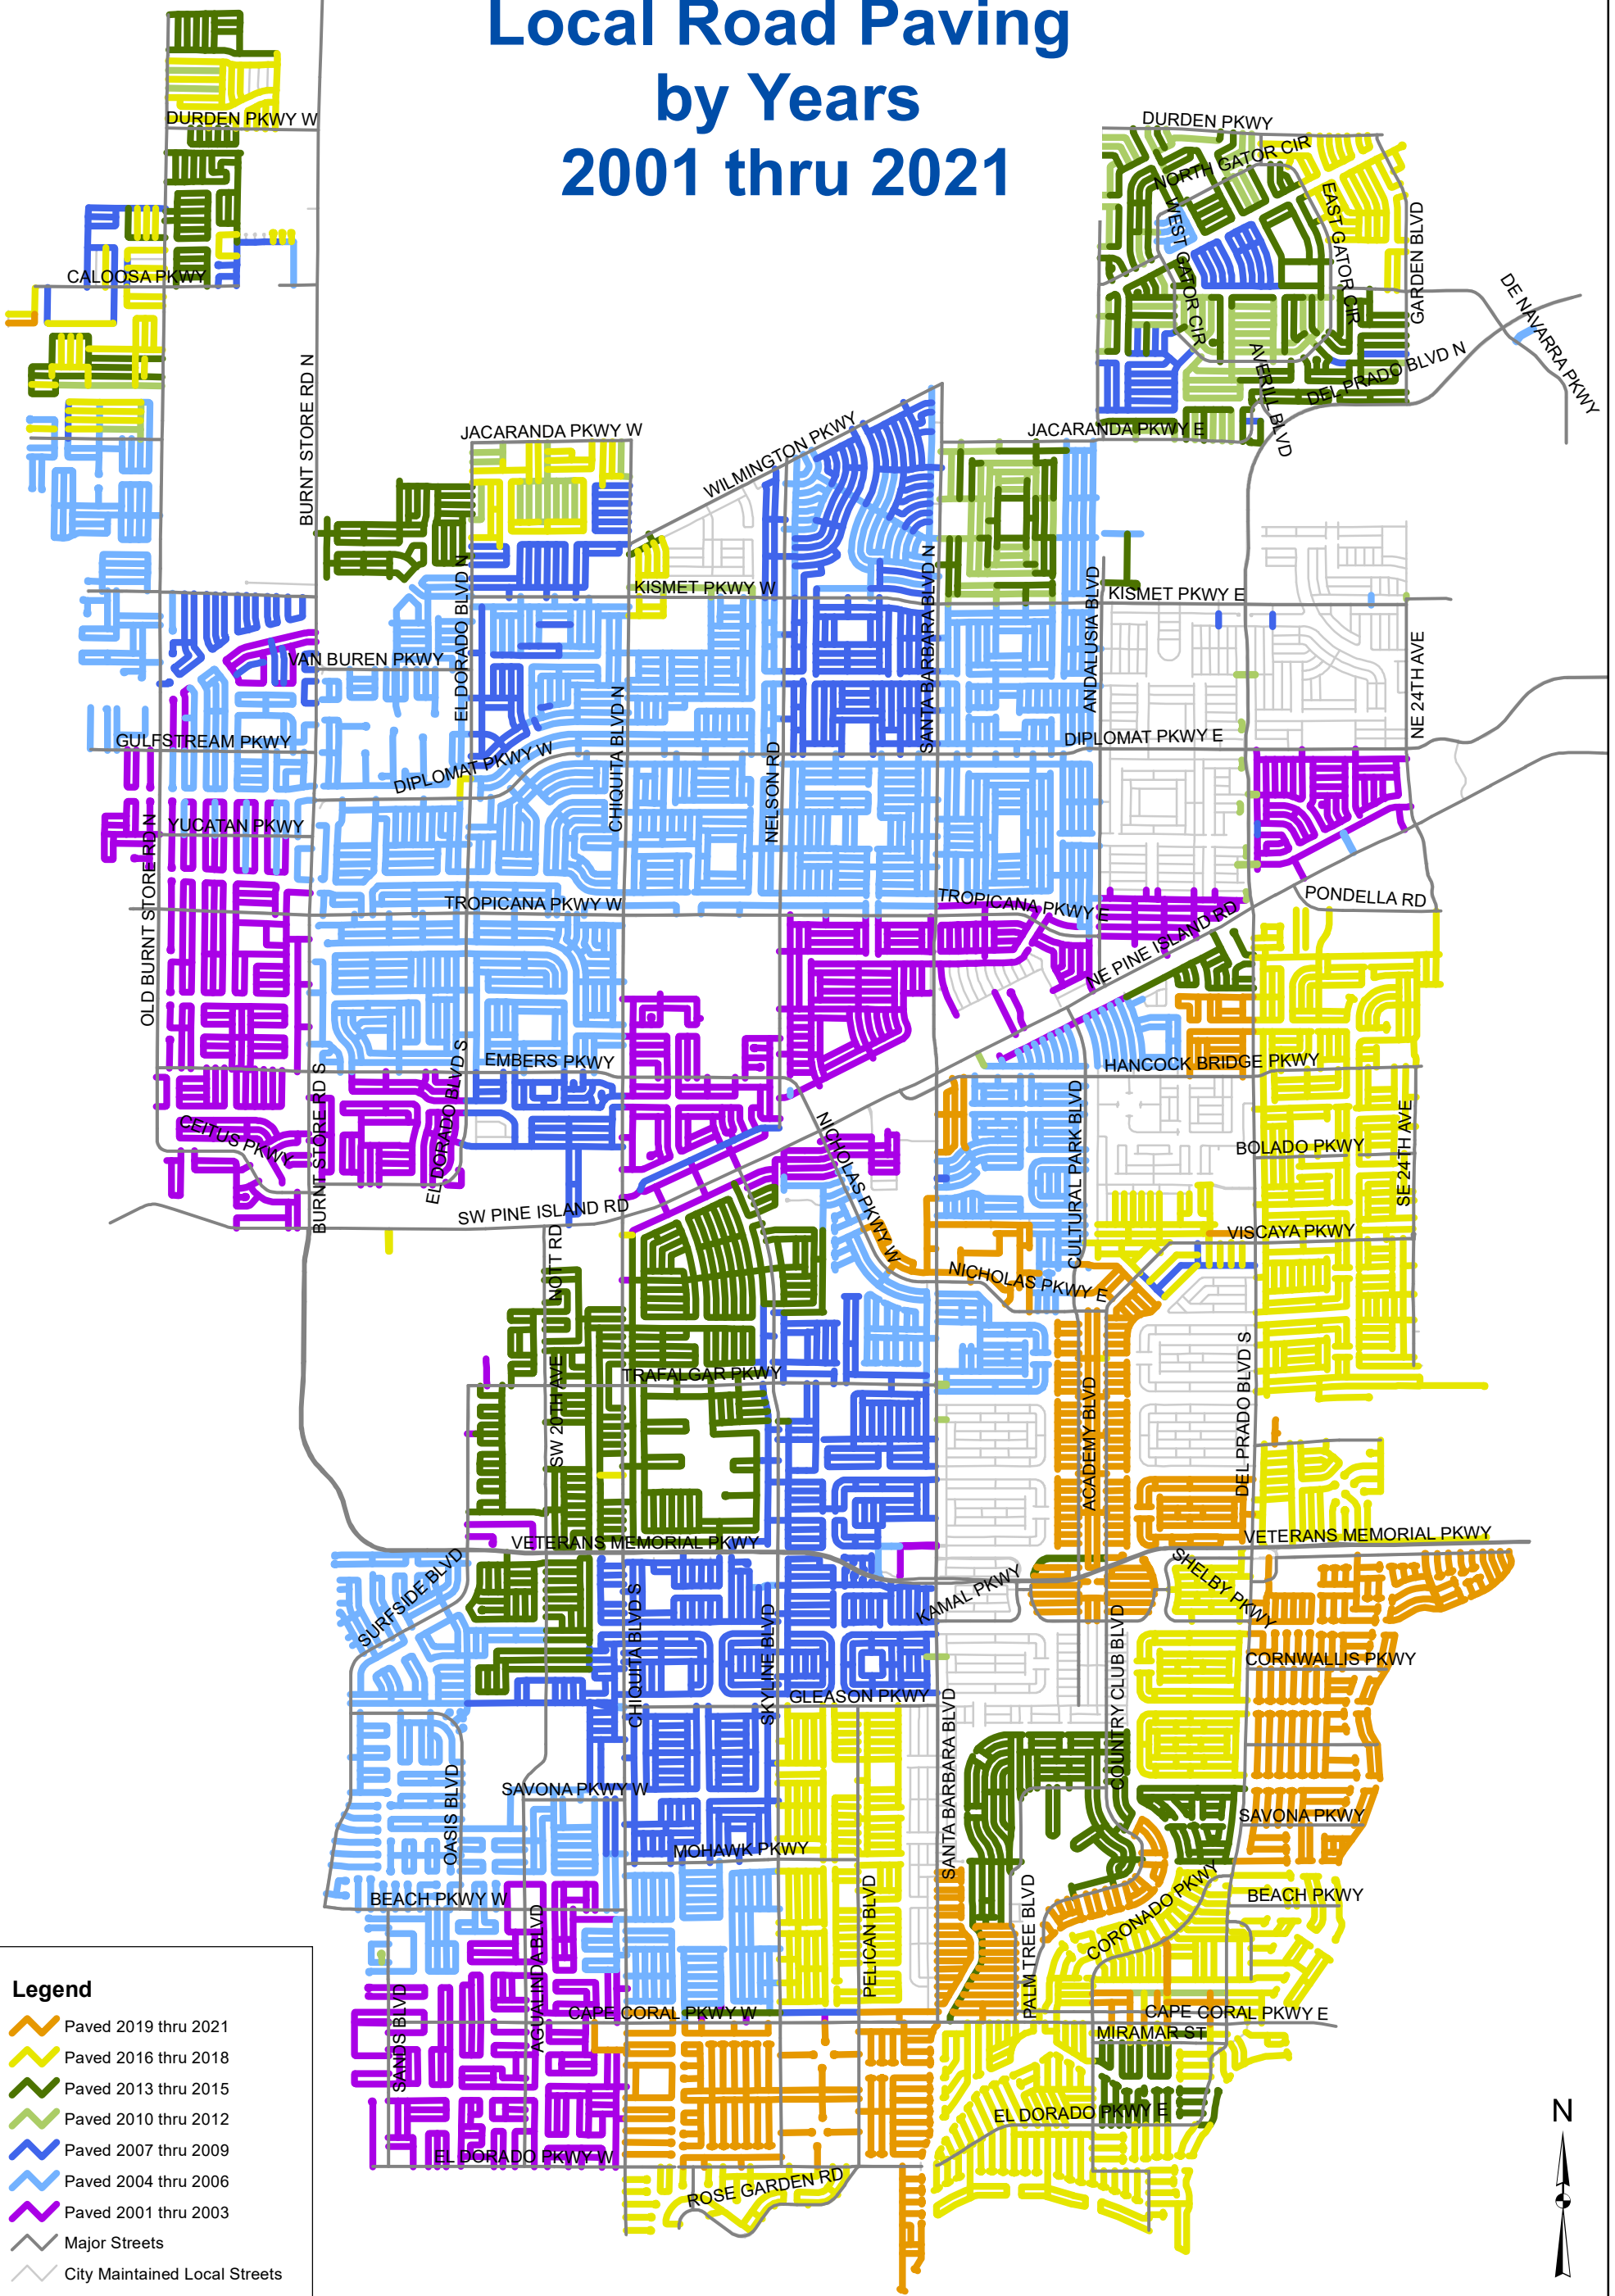

Local Road Paving by Years 2001 thru 2021

Legend

- Paved 2019 thru 2021
- Paved 2016 thru 2018
- Paved 2013 thru 2015
- Paved 2010 thru 2012
- Paved 2007 thru 2009
- Paved 2004 thru 2006
- Paved 2001 thru 2003
- Major Streets
- City Maintained Local Streets

This map is not a survey and should not be used in place of a survey. While every effort is made to accurately depict the mapped area, errors and omissions may occur. Therefore, the City of Cape Coral cannot be held liable for incidents that may result due to the improper use of the information presented on this map. This map is not intended for construction, navigation or engineering calculations. Please contact the Department of Public Works with any questions regarding this map.

7/20/2021 S. Feldman for S. Smith