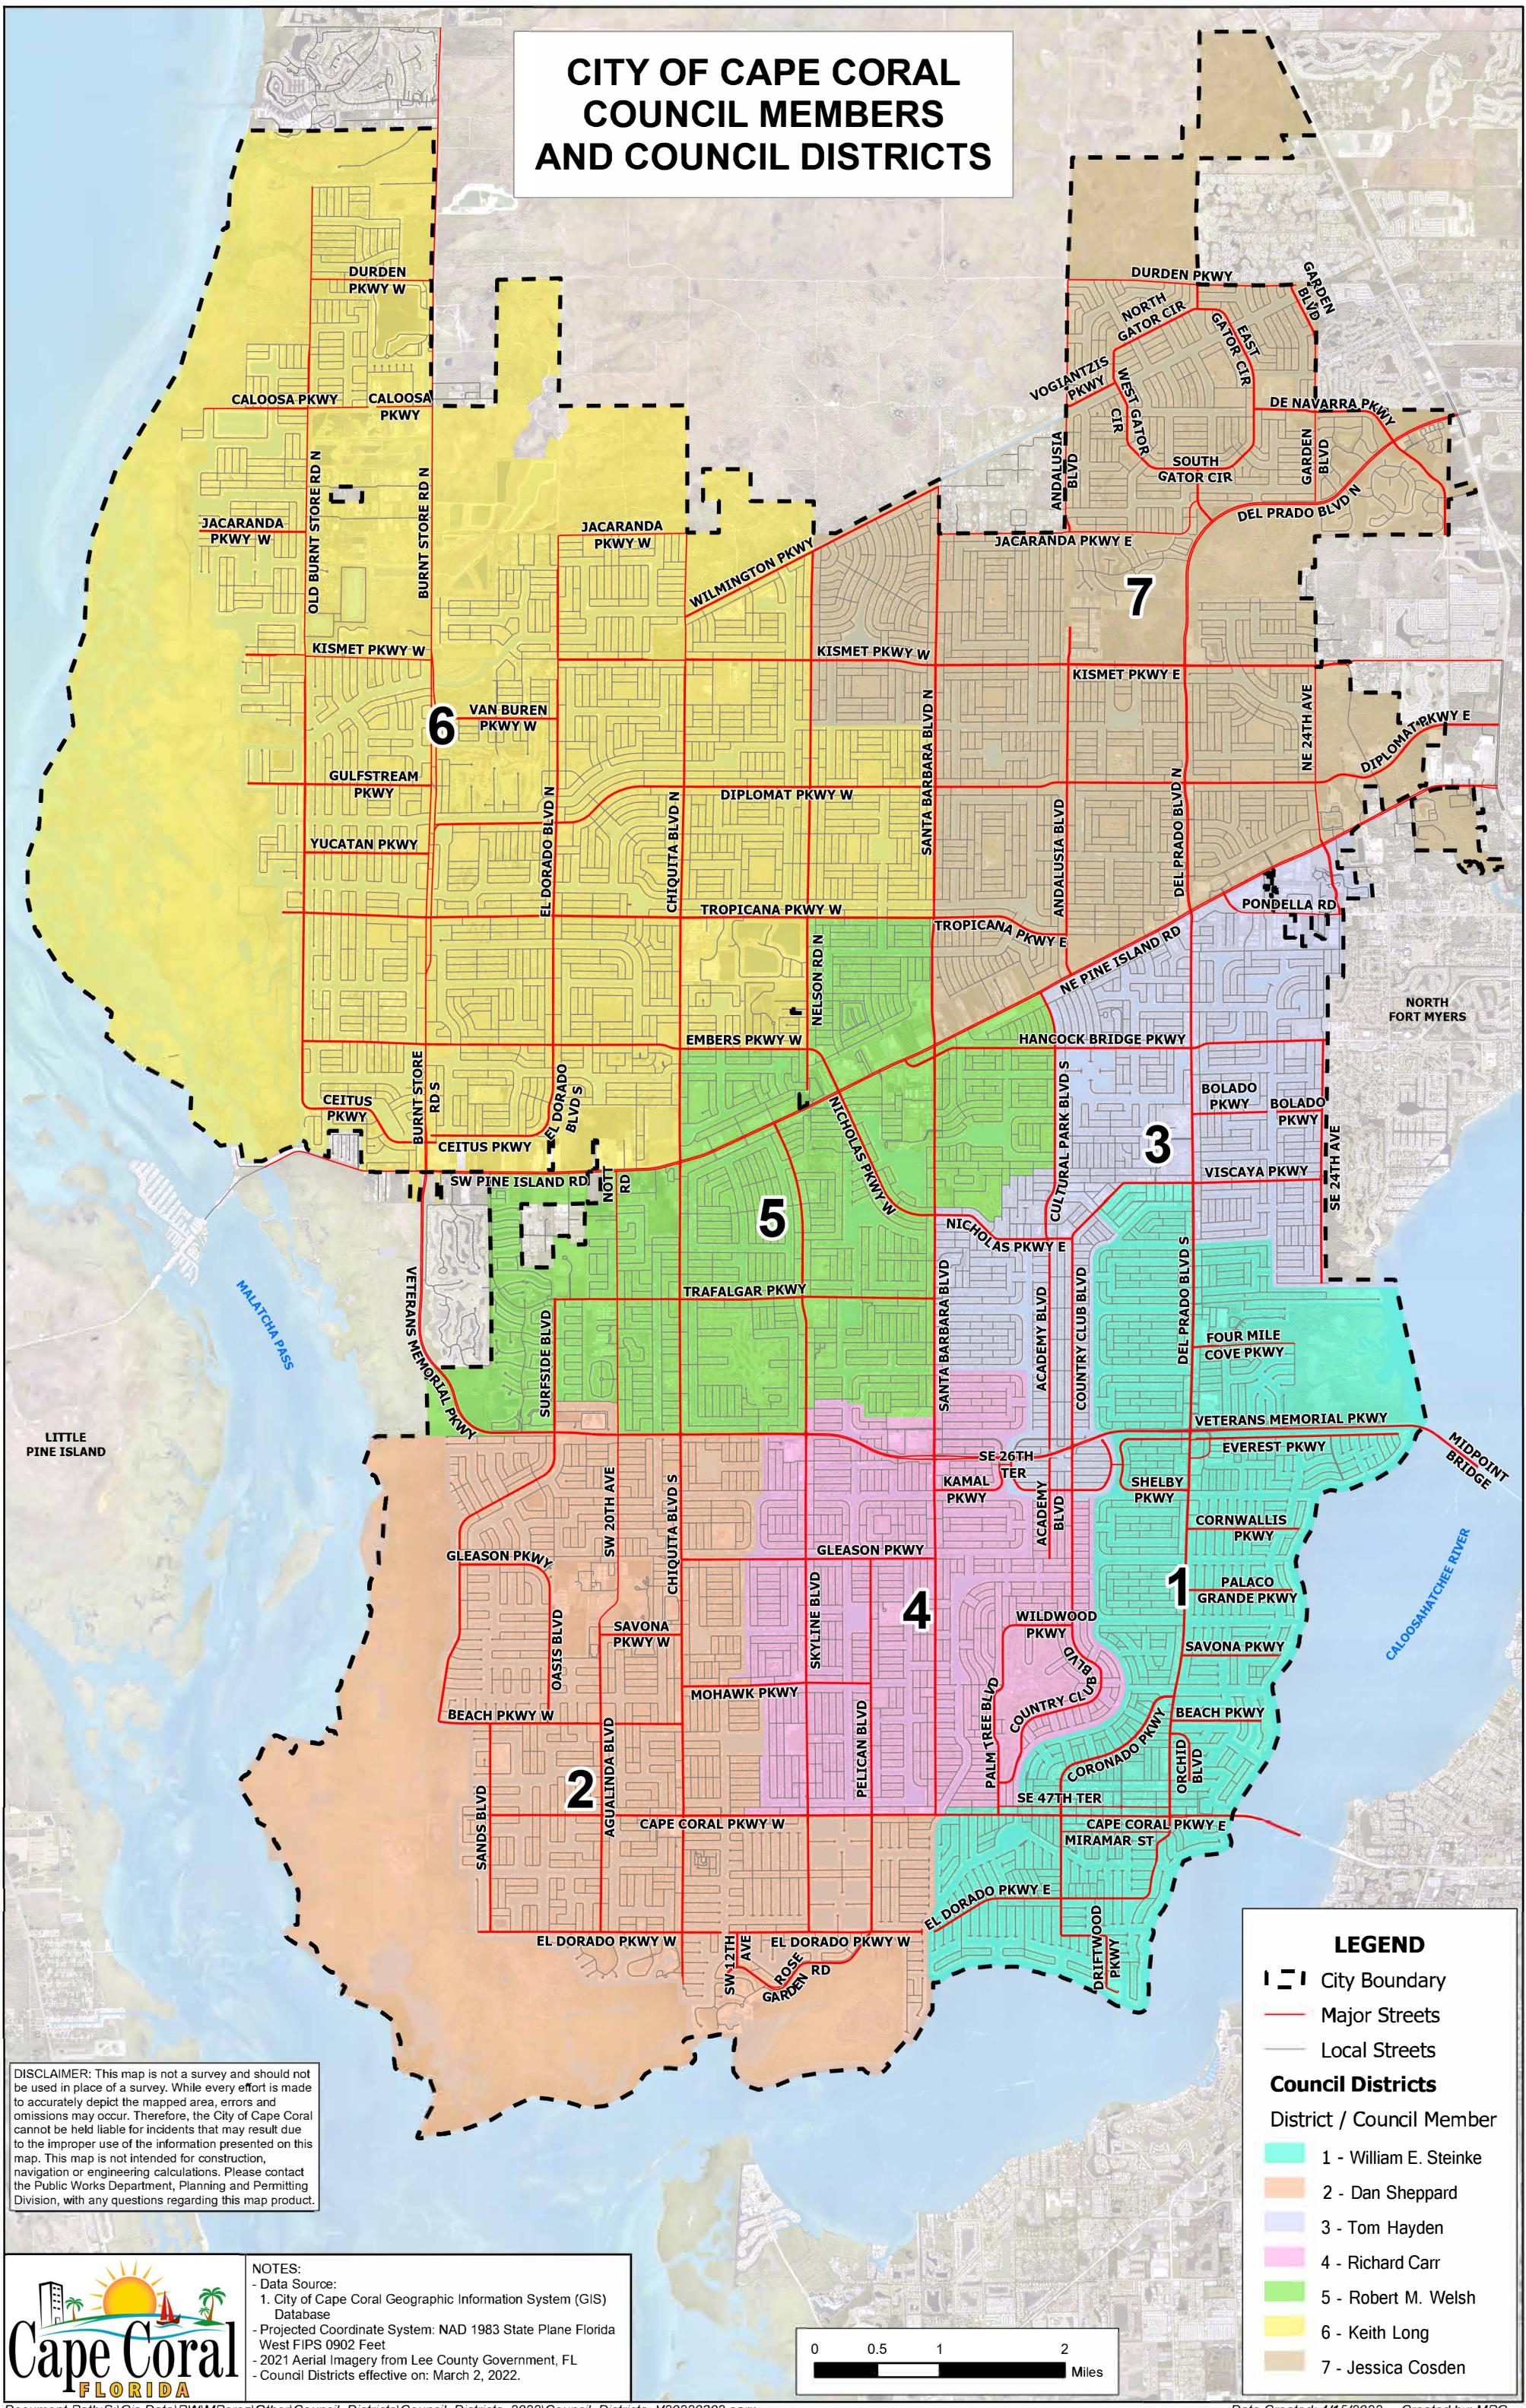

# CITY OF CAPE CORAL COUNCIL MEMBERS AND COUNCIL DISTRICTS

**DISCLAIMER:** This map is not a survey and should not be used in place of a survey. While every effort is made to accurately depict the mapped area, errors and omissions may occur. Therefore, the City of Cape Coral cannot be held liable for incidents that may result due to the improper use of the information presented on this map. This map is not intended for construction, navigation or engineering calculations. Please contact the Public Works Department, Planning and Permitting Division, with any questions regarding this map product.

LEGEND	
	City Boundary
	Major Streets
	Local Streets
Council Districts	
District / Council Member	
	1 - William E. Steinke
	2 - Dan Sheppard
	3 - Tom Hayden
	4 - Richard Carr
	5 - Robert M. Welsh
	6 - Keith Long
	7 - Jessica Cosden

**NOTES:**  
 - Data Source:  
 1. City of Cape Coral Geographic Information System (GIS) Database  
 - Projected Coordinate System: NAD 1983 State Plane Florida West FIPS 0902 Feet  
 - 2021 Aerial Imagery from Lee County Government, FL  
 - Council Districts effective on: March 2, 2022.