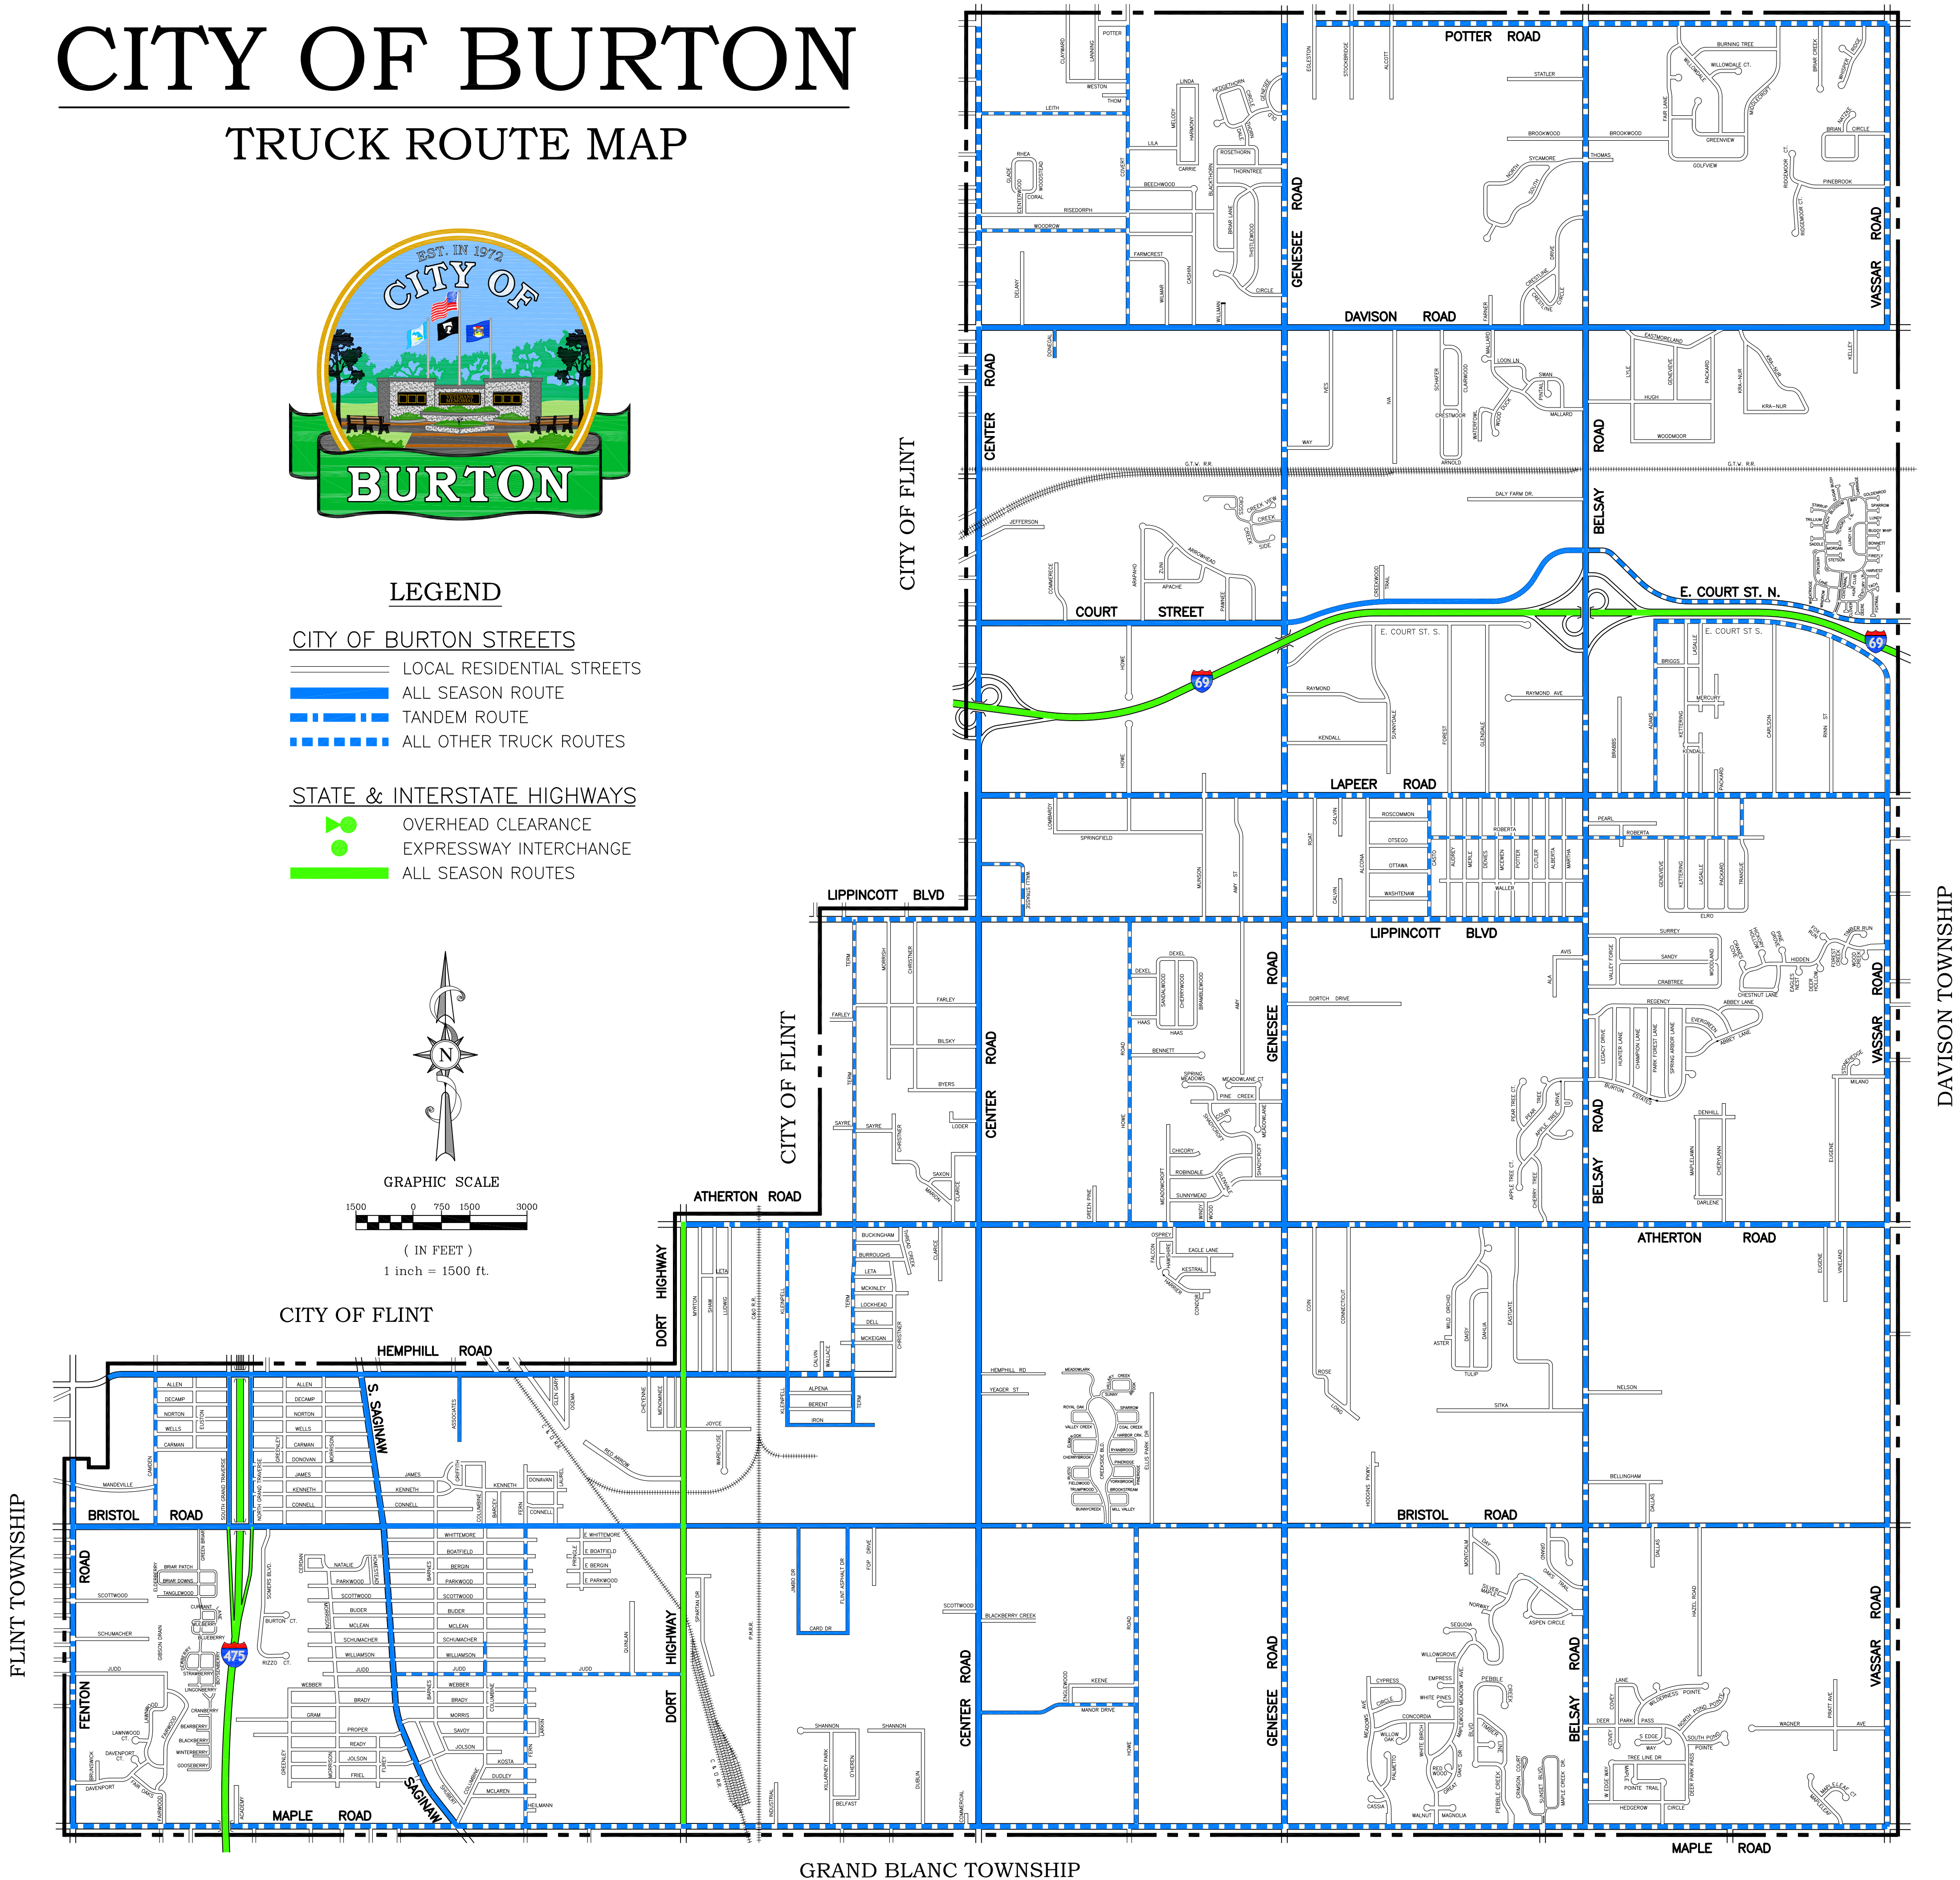

CITY OF BURTON

TRUCK ROUTE MAP

LEGEND

- CITY OF BURTON STREETS**
- LOCAL RESIDENTIAL STREETS
 - ALL SEASON ROUTE
 - TANDEM ROUTE
 - ALL OTHER TRUCK ROUTES
- STATE & INTERSTATE HIGHWAYS**
- OVERHEAD CLEARANCE
 - EXPRESSWAY INTERCHANGE
 - ALL SEASON ROUTES

DATA FROM CITY OF BURTON RECORDS OBTAINED FOR USE OF THIS MAP ARE BELIEVED CURRENT AND ACCURATE AT TIME OF PRINTING, AND ARE INTENDED FOR REFERENCE USE ONLY.

CITY OF BURTON
DEPARTMENT OF PUBLIC WORKS
UPDATED: FEBRUARY 2005 - J.M.R.