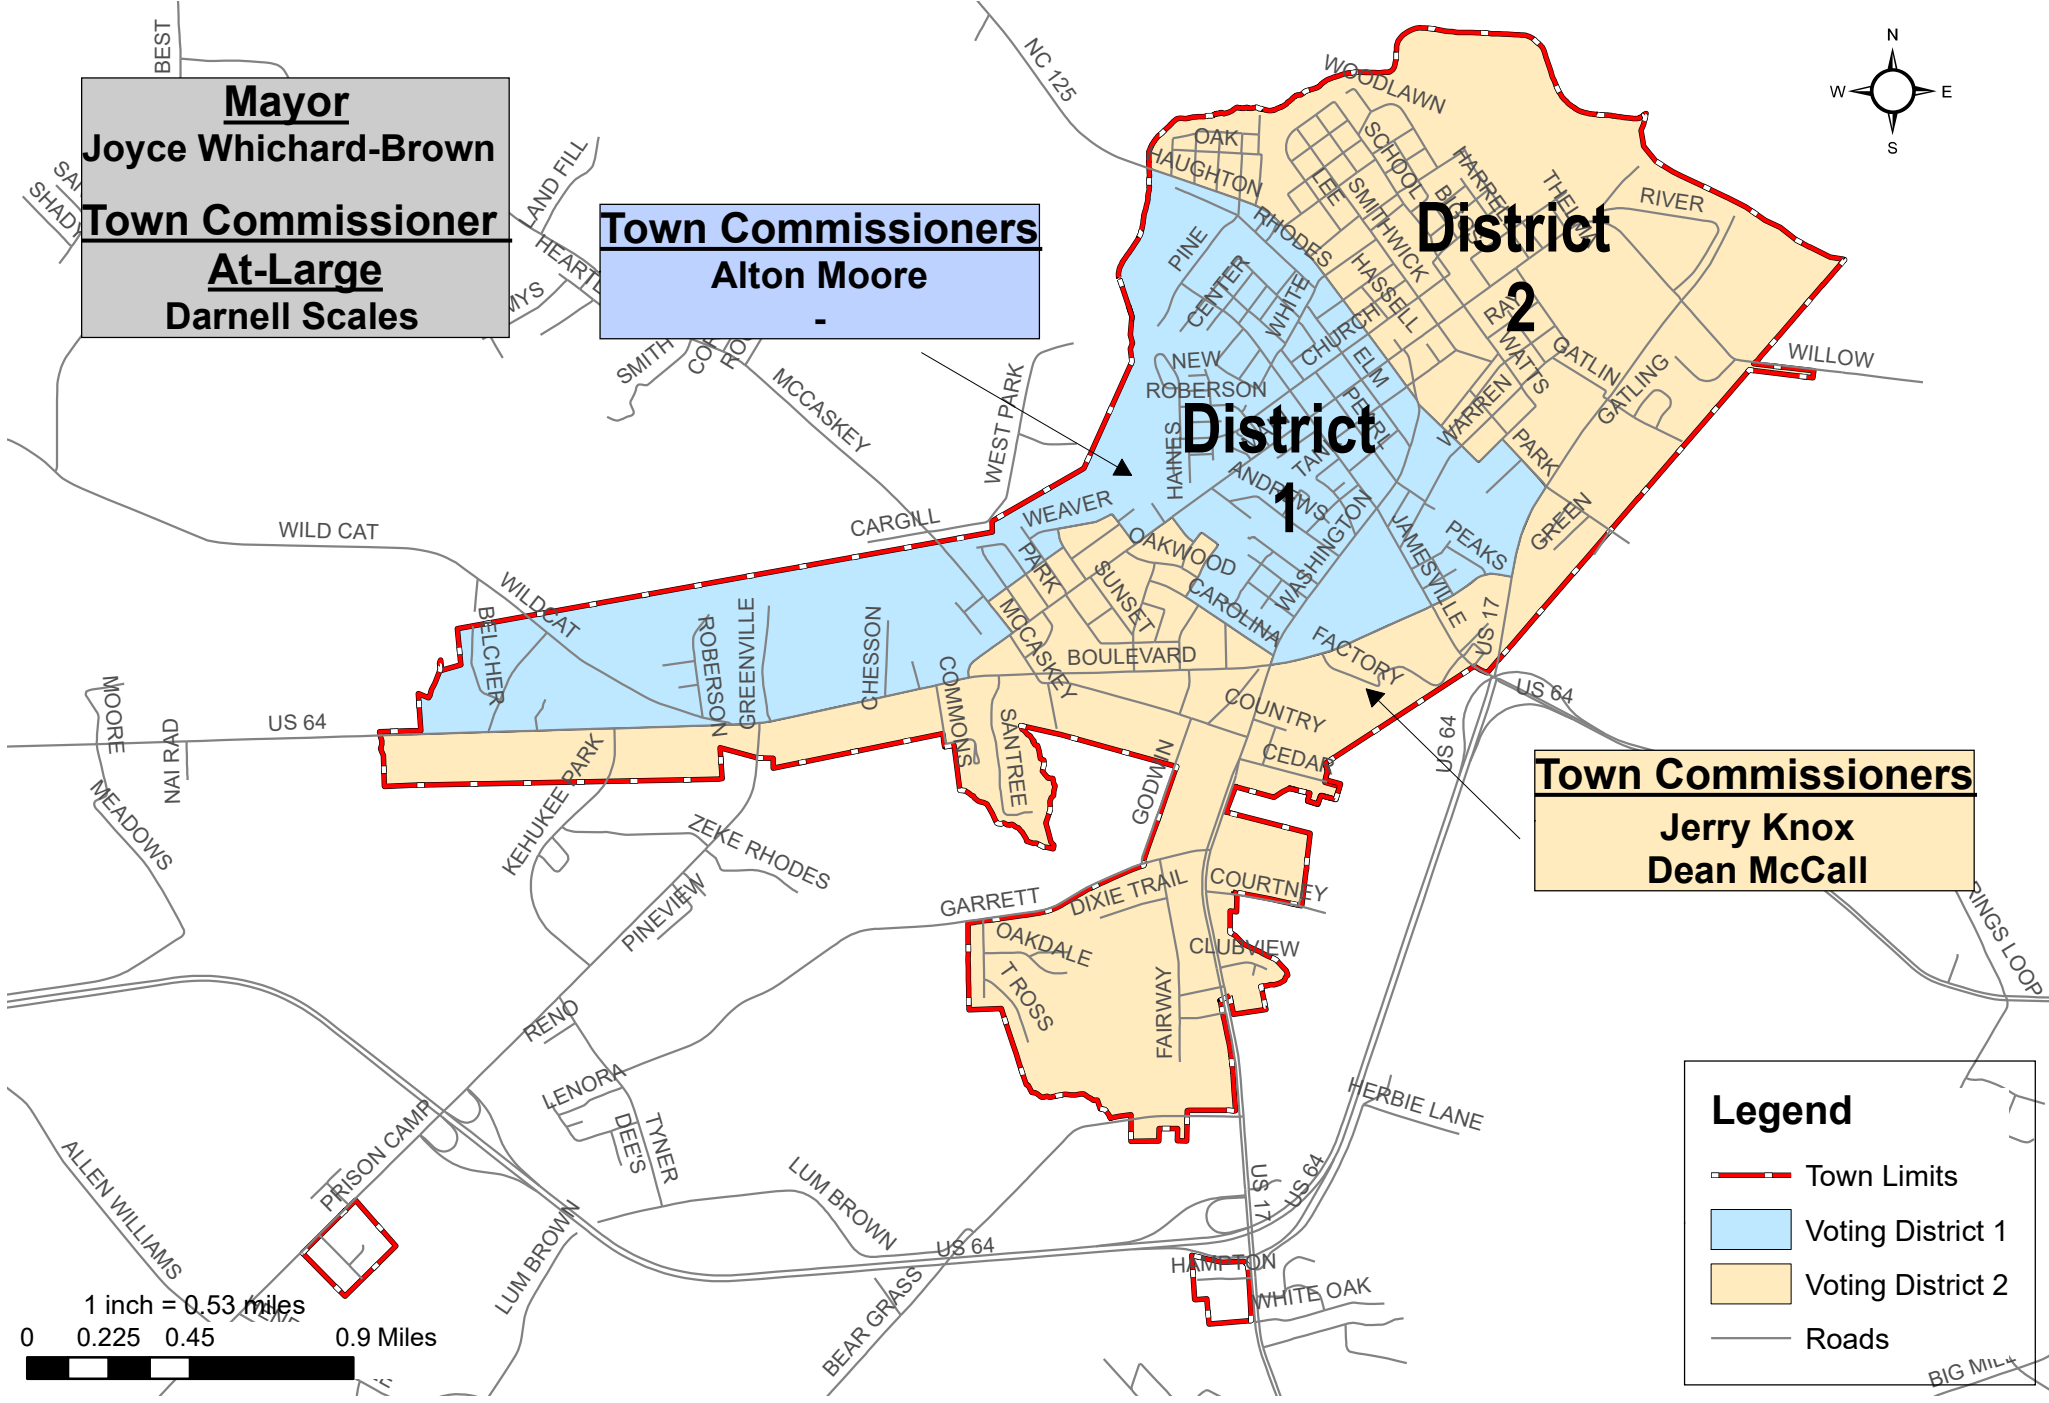

Town of Williamston Voting Districts

Mayor
Joyce Whichard-Brown
Town Commissioner
At-Large
Darnell Scales

Town Commissioners
Alton Moore
-

District 2
District 1

Town Commissioners
Jerry Knox
Dean McCall

Legend

-  Town Limits
-  Voting District 1
-  Voting District 2
-  Roads

1 inch = 0.53 miles
 0 0.225 0.45 0.9 Miles